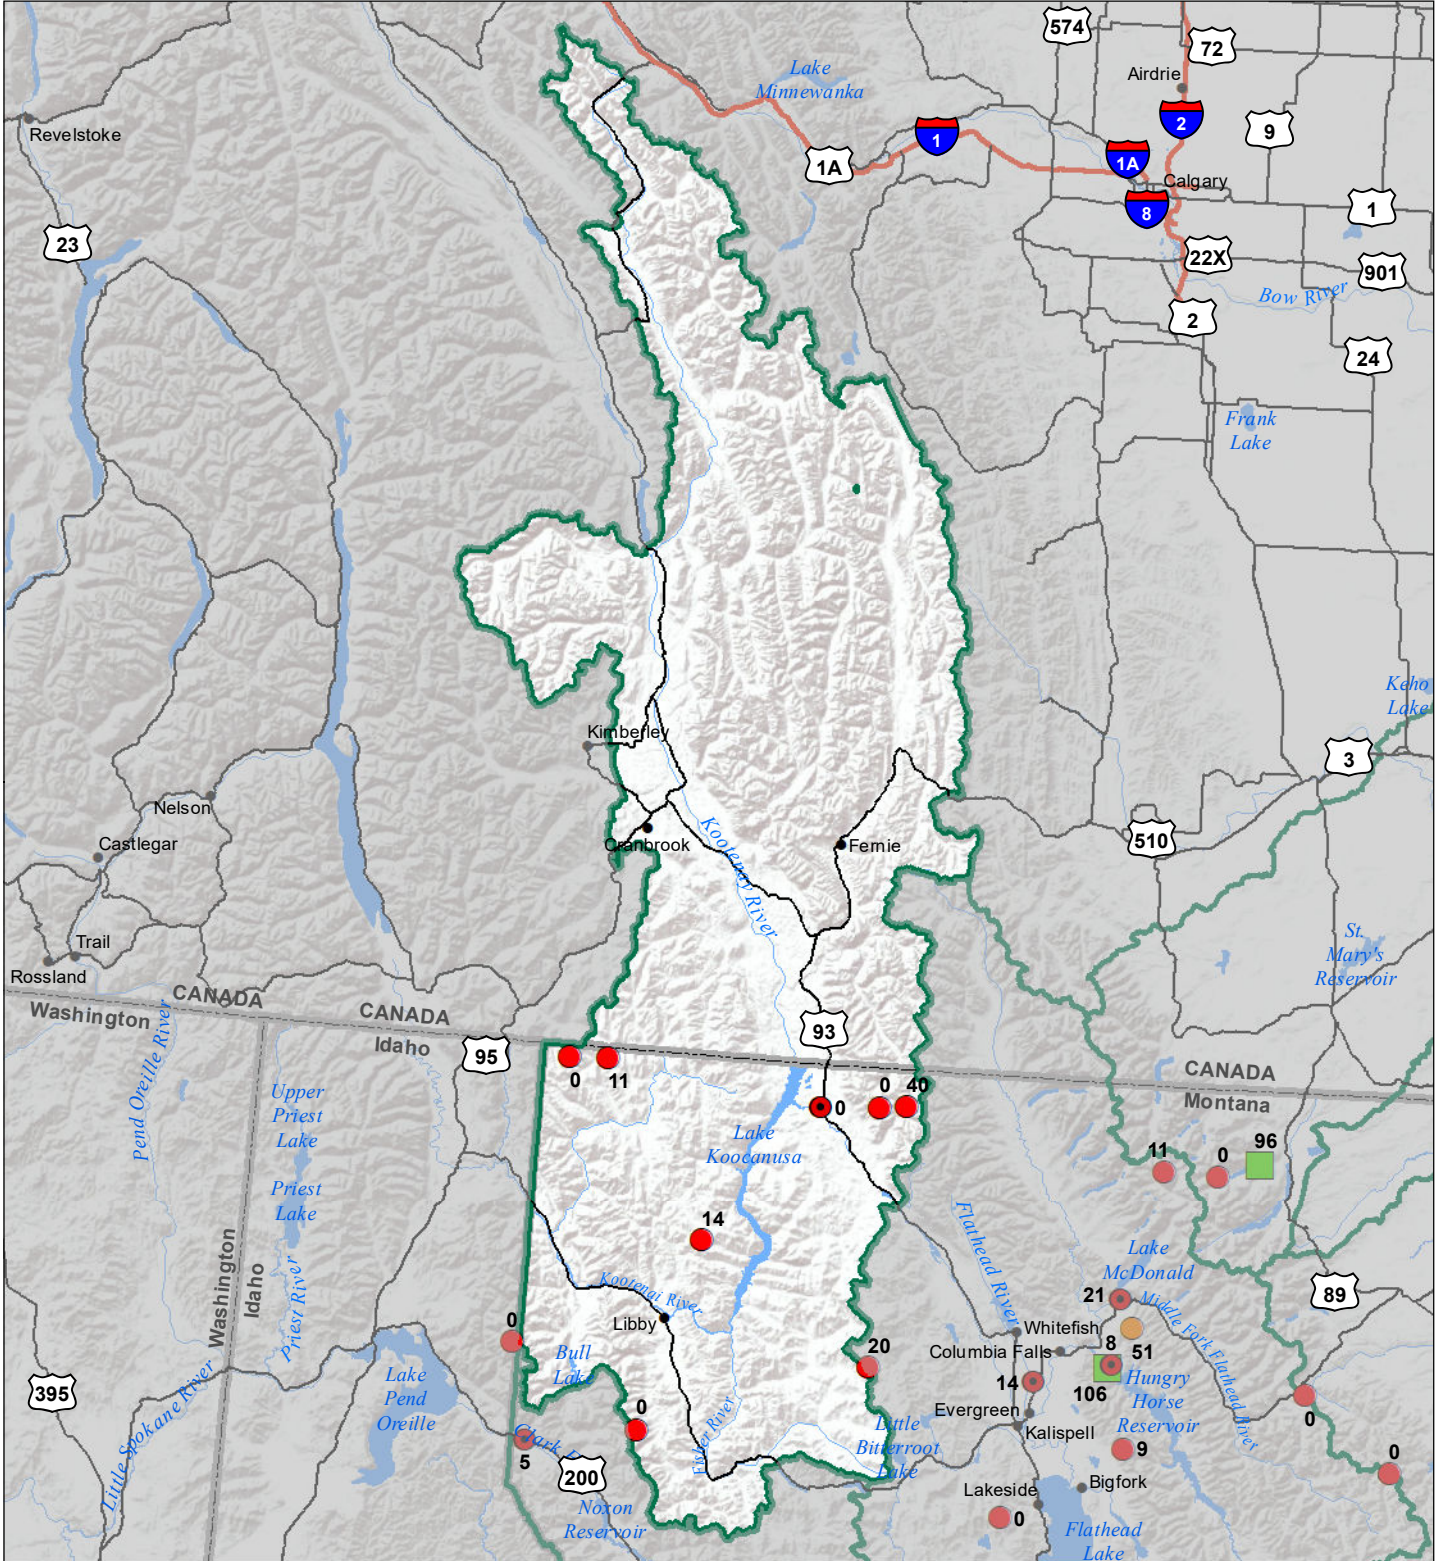

# Kootenai River Basin

## Monthly Precipitation and Reservoir Levels

#### August 1, 2021 (July 1, 2021 - August 1, 2021)