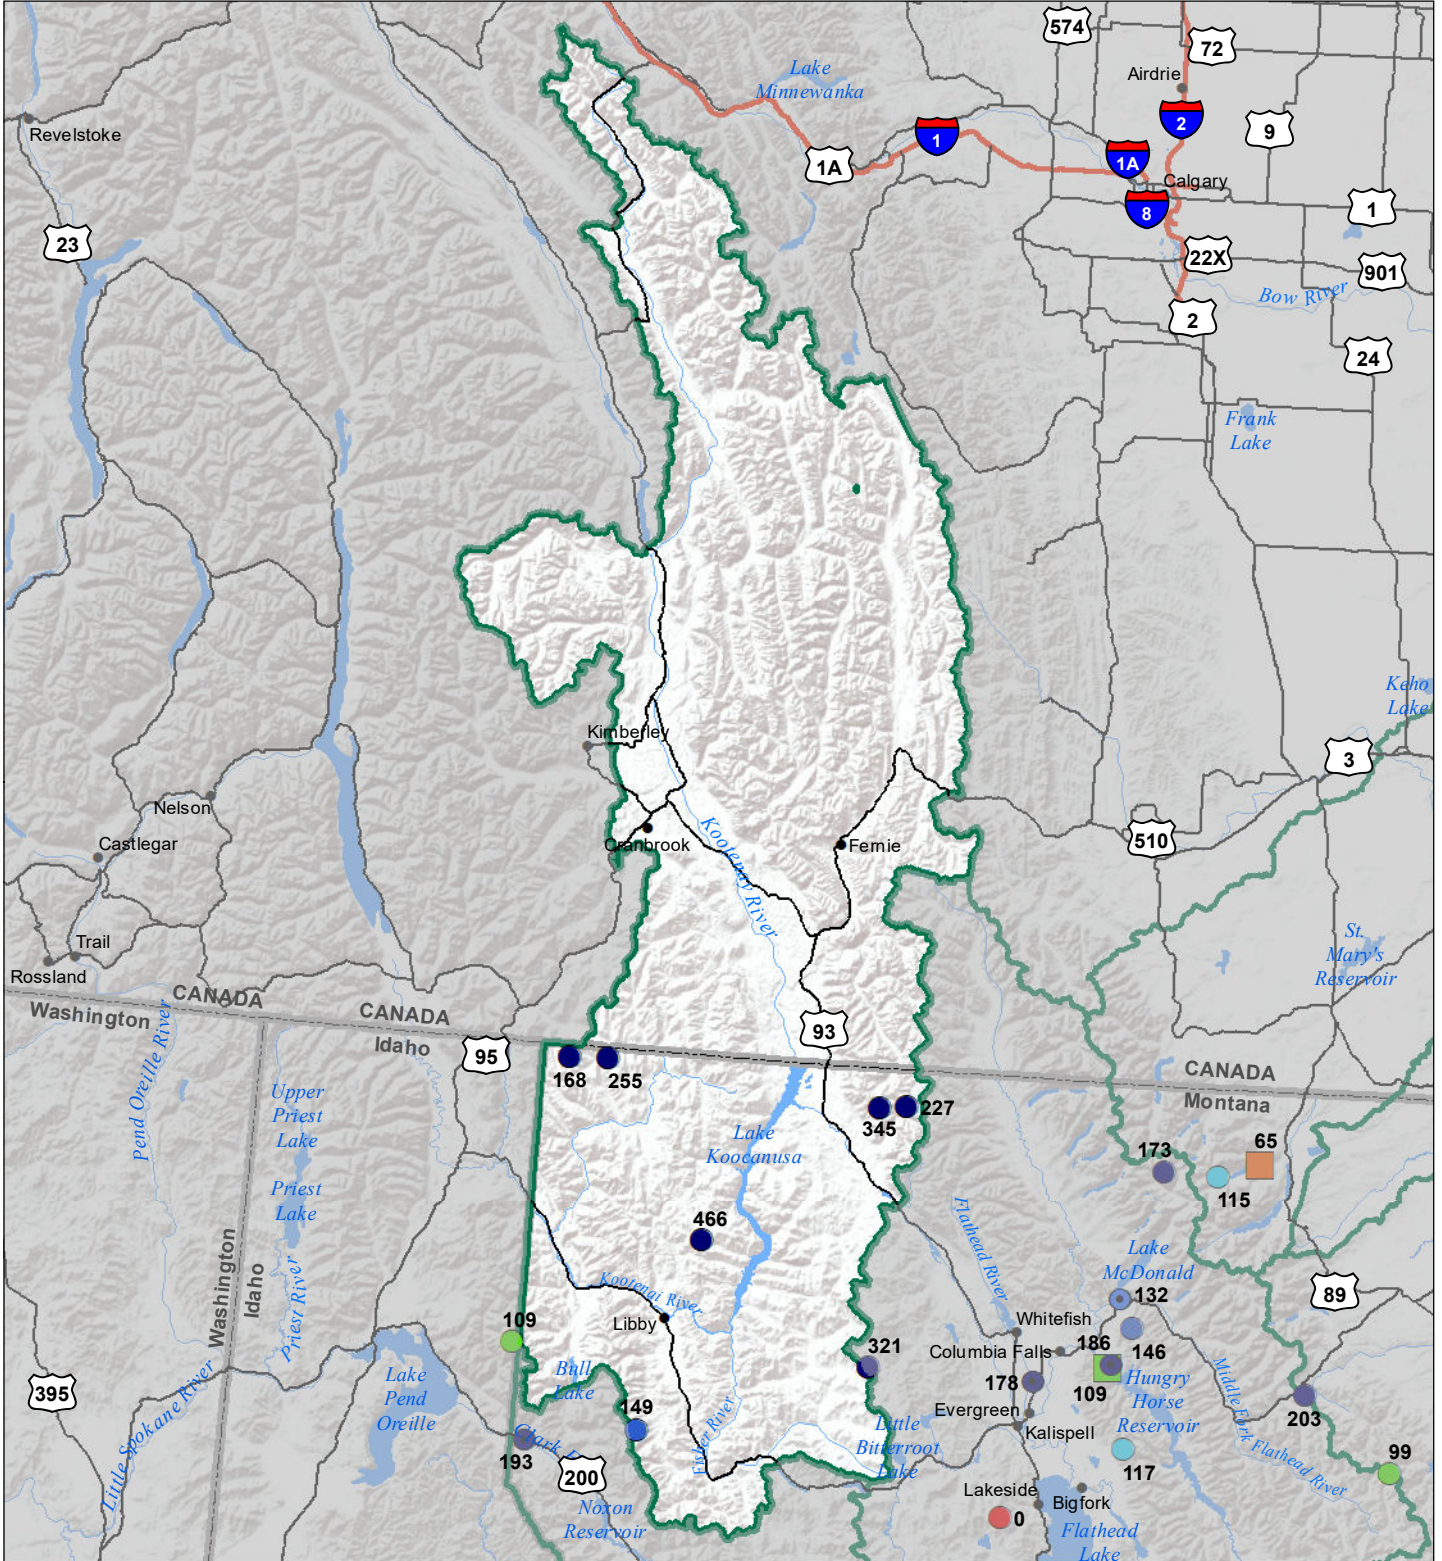

# Kootenai River Basin Monthly Precipitation and Reservoir Levels Percentage of Normal September 1, 2021 (August 1, 2021 - September 1, 2021)

### Precipitation Percent of Normal

#### SNOTEL

- > 150%
- 131 - 150%
- 111 - 130%
- 91 - 110%
- 71 - 90%
- 51 - 70%
- 1 - 50%