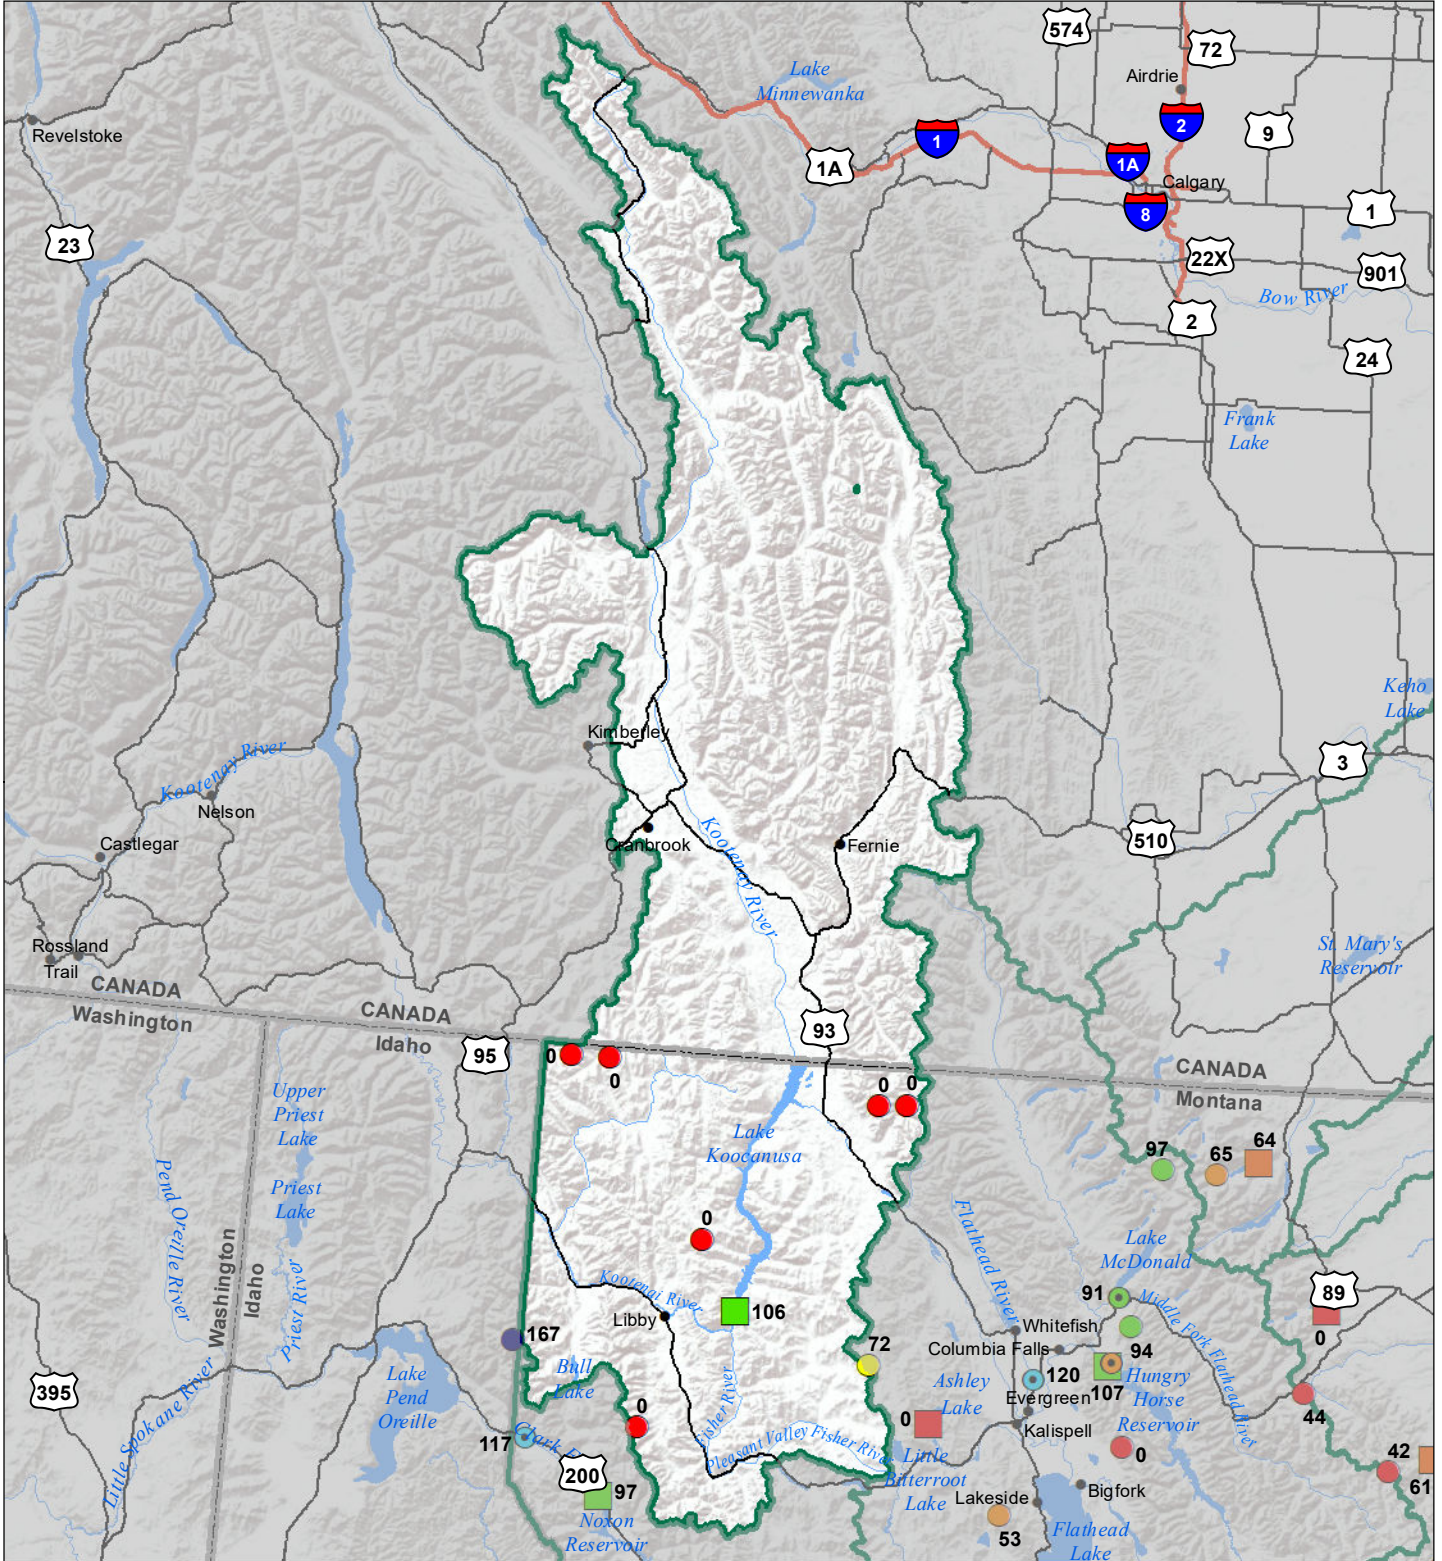

Kootenai River Basin Monthly Precipitation and Reservoir Levels Percentage of Normal October 1, 2021 (September 1, 2021 - October 1, 2021)

Precipitation Percent of Normal

SNOTEL

- > 150%
- 131 - 150%
- 111 - 130%
- 91 - 110%
- 71 - 90%
- 51 - 70%
- 1 - 50%

COOP/ACIS

- > 150%
- 131 - 150%
- 111 - 130%
- 91 - 110%
- 71 - 90%
- 51 - 70%
- 1 - 50%

Reservoirs Percent of Normal

- > 150%
- 131 - 150%
- 111 - 130%
- 91 - 110%
- 71 - 90%
- 51 - 70%
- 1 - 50%