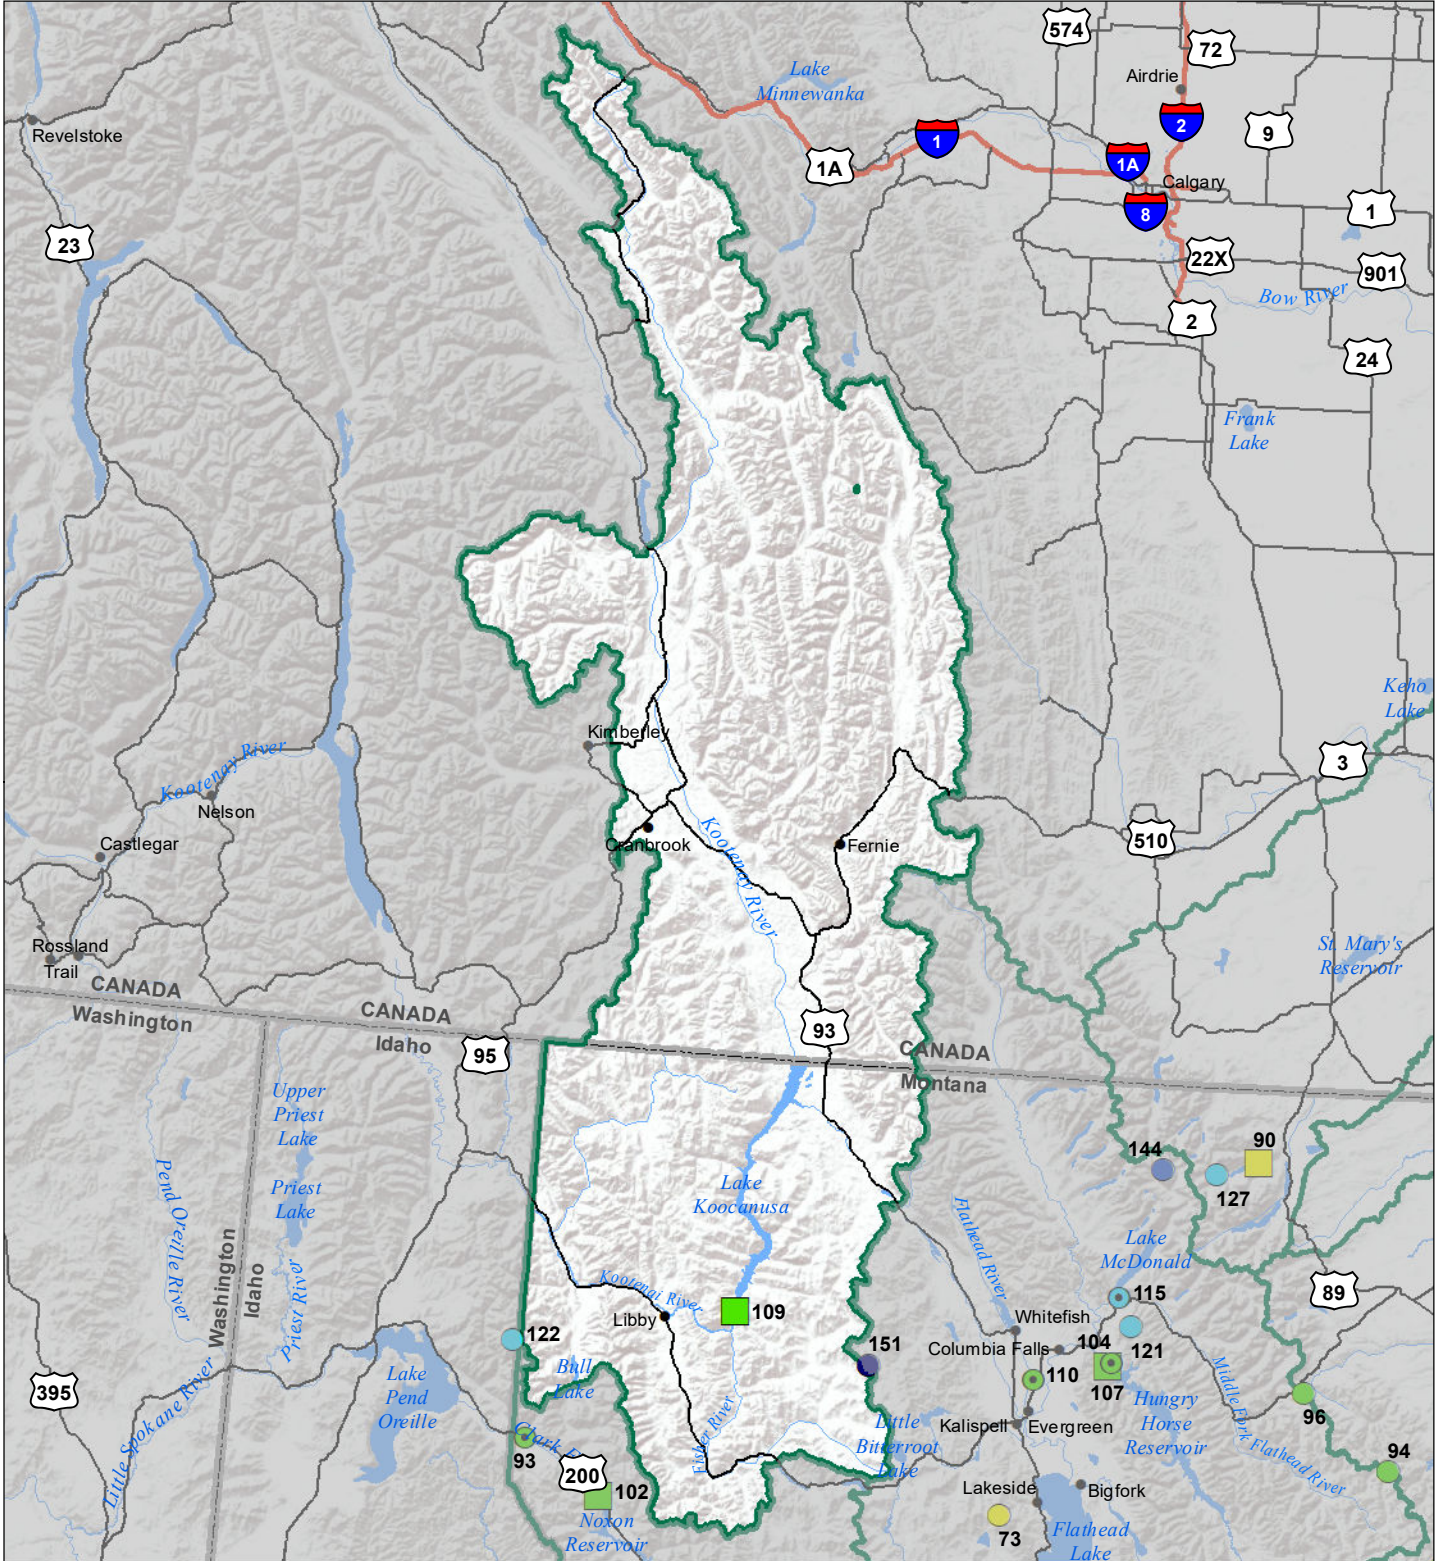

Kootenai River Basin Monthly Precipitation and Reservoir Levels Percentage of Normal November 1, 2021 (October 1, 2021 - November 1, 2021)

Precipitation Percent of Normal

SNOTEL

- > 150%
- 71 - 90%
- 131 - 150%
- 51 - 70%
- 111 - 130%
- 1 - 50%
- 91 - 110%

COOP/ACIS

- > 150%
- 71 - 90%
- 131 - 150%
- 51 - 70%
- 111 - 130%
- 1 - 50%
- 91 - 110%

Reservoirs Percent of Normal

- > 150%
- 131 - 150%
- 111 - 130%
- 91 - 110%
- 71 - 90%
- 51 - 70%
- 1 - 50%