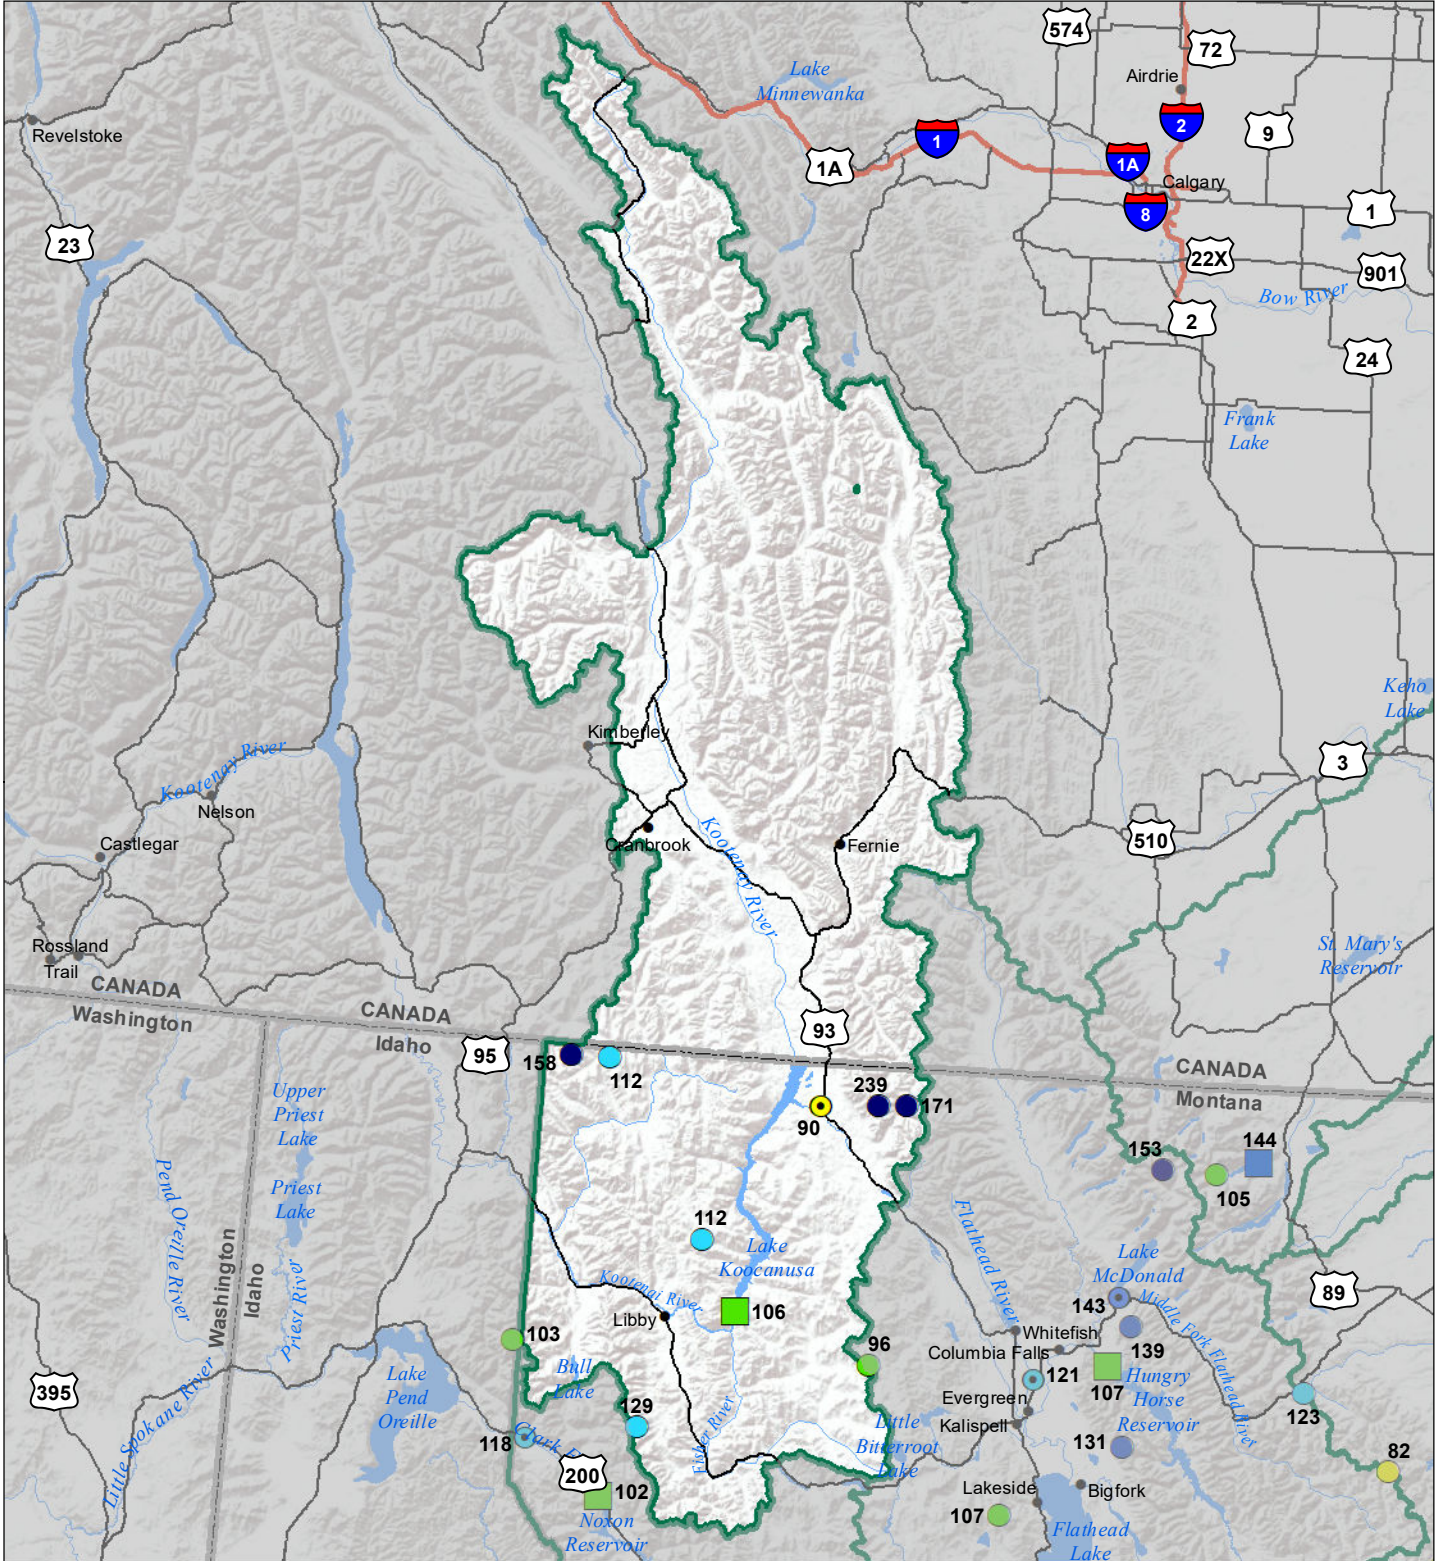

Kootenai River Basin Monthly Precipitation and Reservoir Levels Percentage of Normal December 1, 2021 (November 1, 2021 - December 1, 2021)

Precipitation Percent of Normal

SNOTEL

- > 150%
- 131 - 150%
- 111 - 130%
- 91 - 110%
- 71 - 90%
- 51 - 70%
- 1 - 50%

COOP/ACIS

- > 150%
- 131 - 150%
- 111 - 130%
- 91 - 110%
- 71 - 90%
- 51 - 70%
- 1 - 50%

Reservoirs Percent of Normal

- > 150%
- 131 - 150%
- 111 - 130%
- 91 - 110%
- 71 - 90%
- 51 - 70%
- 1 - 50%