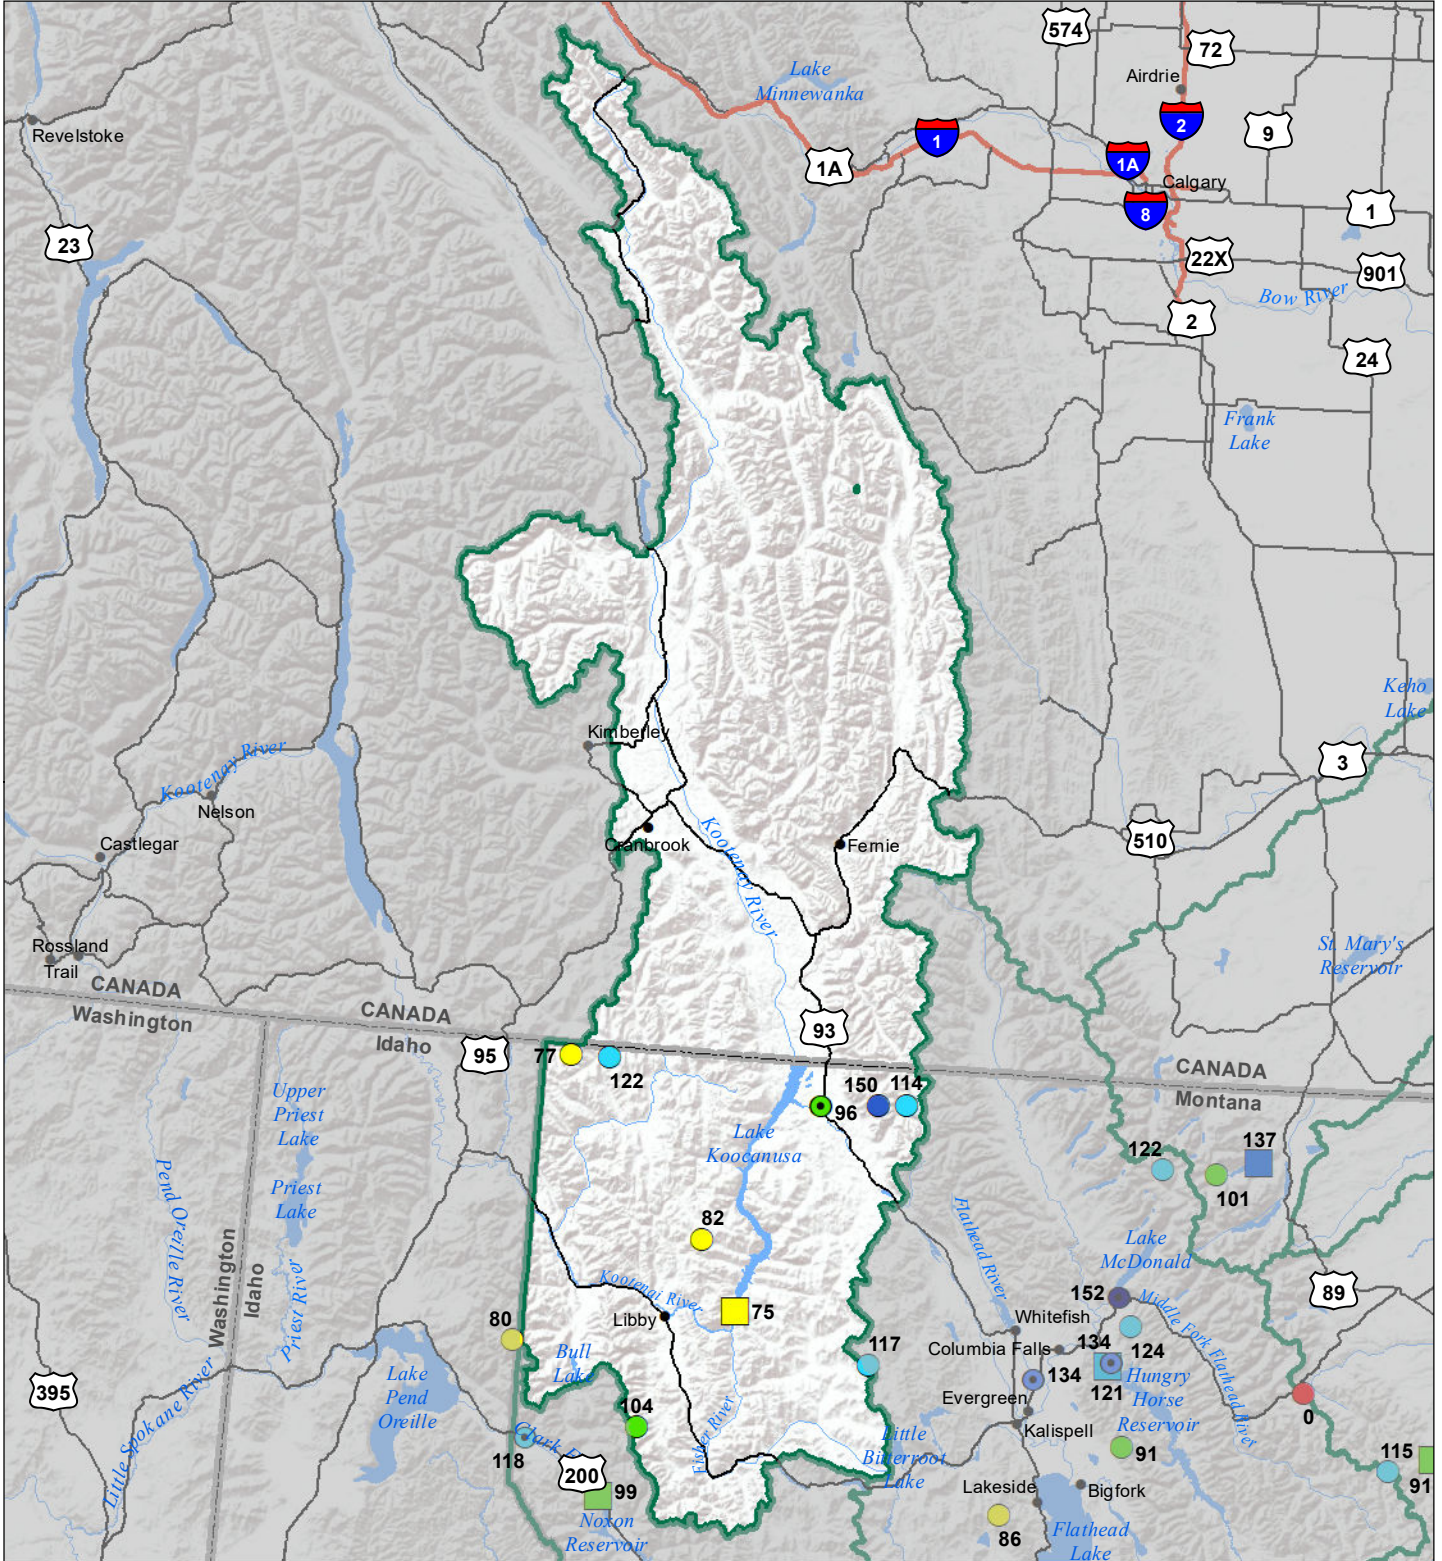

# Kootenai River Basin Monthly Precipitation and Reservoir Levels Percentage of Normal April 1, 2022 (March 1, 2022 - April 1, 2022)

### Precipitation Percent of Normal

#### SNOTEL

- > 150%
- 131 - 150%
- 111 - 130%
- 91 - 110%
- 71 - 90%
- 51 - 70%
- 1 - 50%