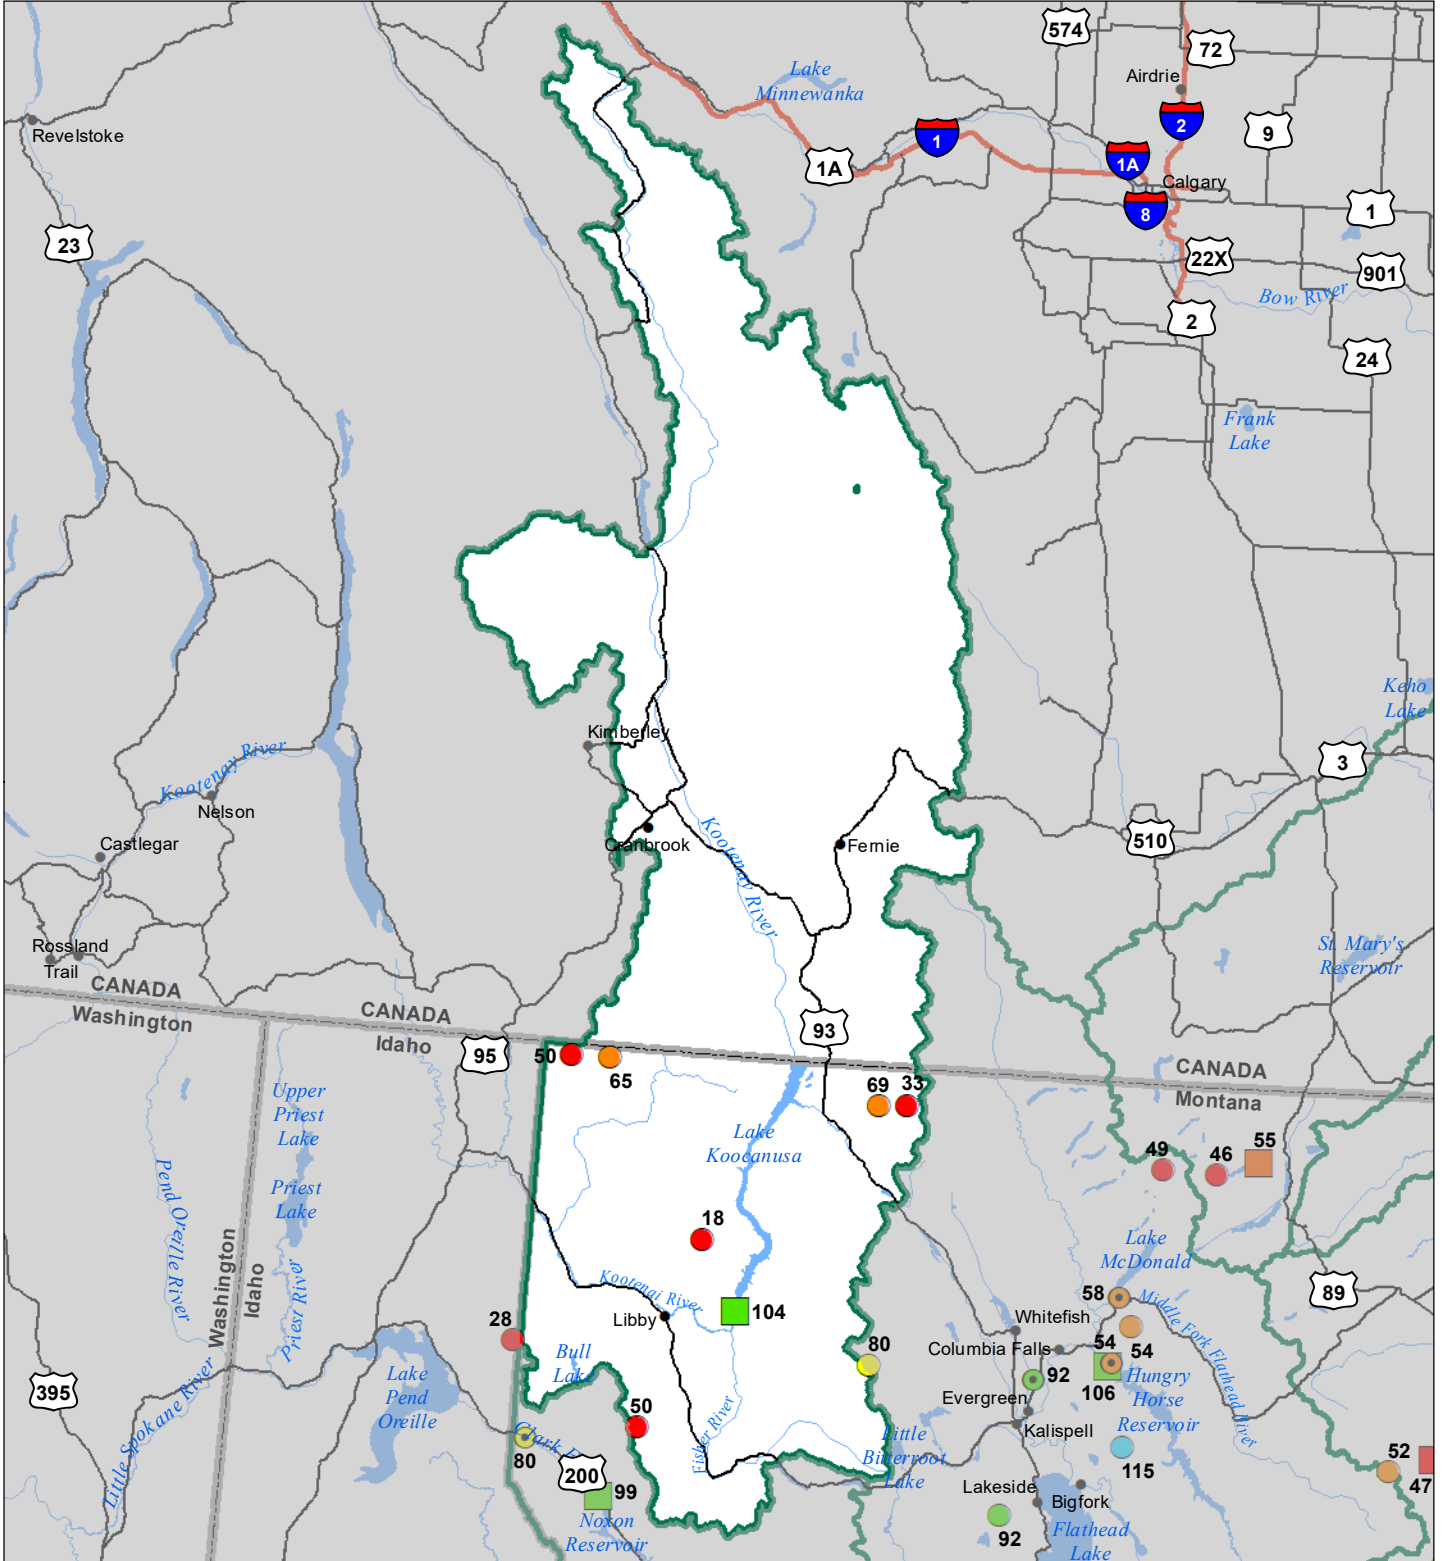

Kootenai River Basin Monthly Precipitation and Reservoir Levels Percentage of Normal October 1, 2022 (September 1, 2022 - October 1, 2022)

Precipitation Percent of Normal

SNOTEL

- > 150%
- 131 - 150%
- 111 - 130%
- 91 - 110%
- 71 - 90%
- 51 - 70%
- 1 - 50%

COOP/ACIS

- > 150%
- 131 - 150%
- 111 - 130%
- 91 - 110%
- 71 - 90%
- 51 - 70%
- 1 - 50%

Reservoirs Percent of Normal

- > 150%
- 131 - 150%
- 111 - 130%
- 91 - 110%
- 71 - 90%
- 51 - 70%
- 1 - 50%