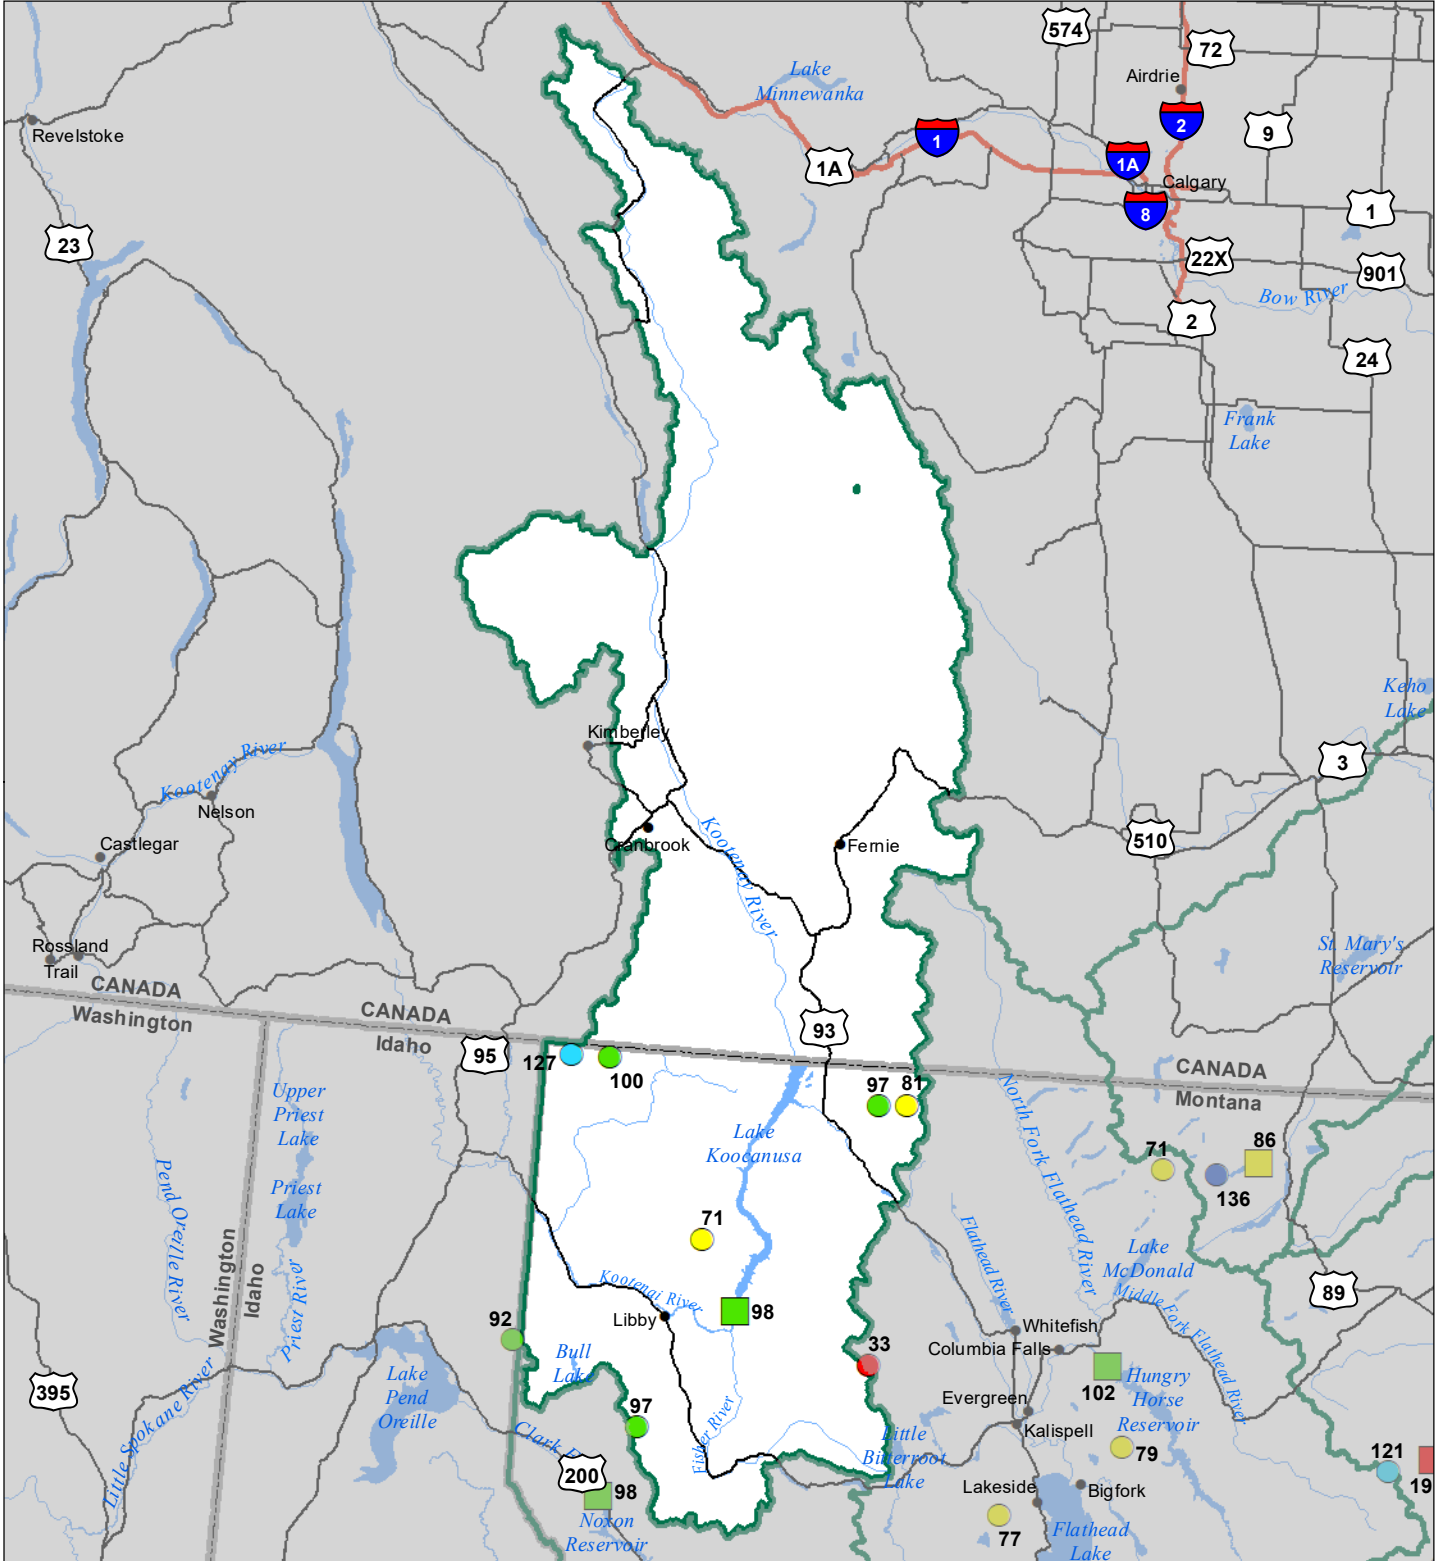

# Kootenai River Basin

## Monthly Precipitation and Reservoir Levels

### Percentage of Normal

October 1, 2023 (September 1, 2023 - October 1, 2023)