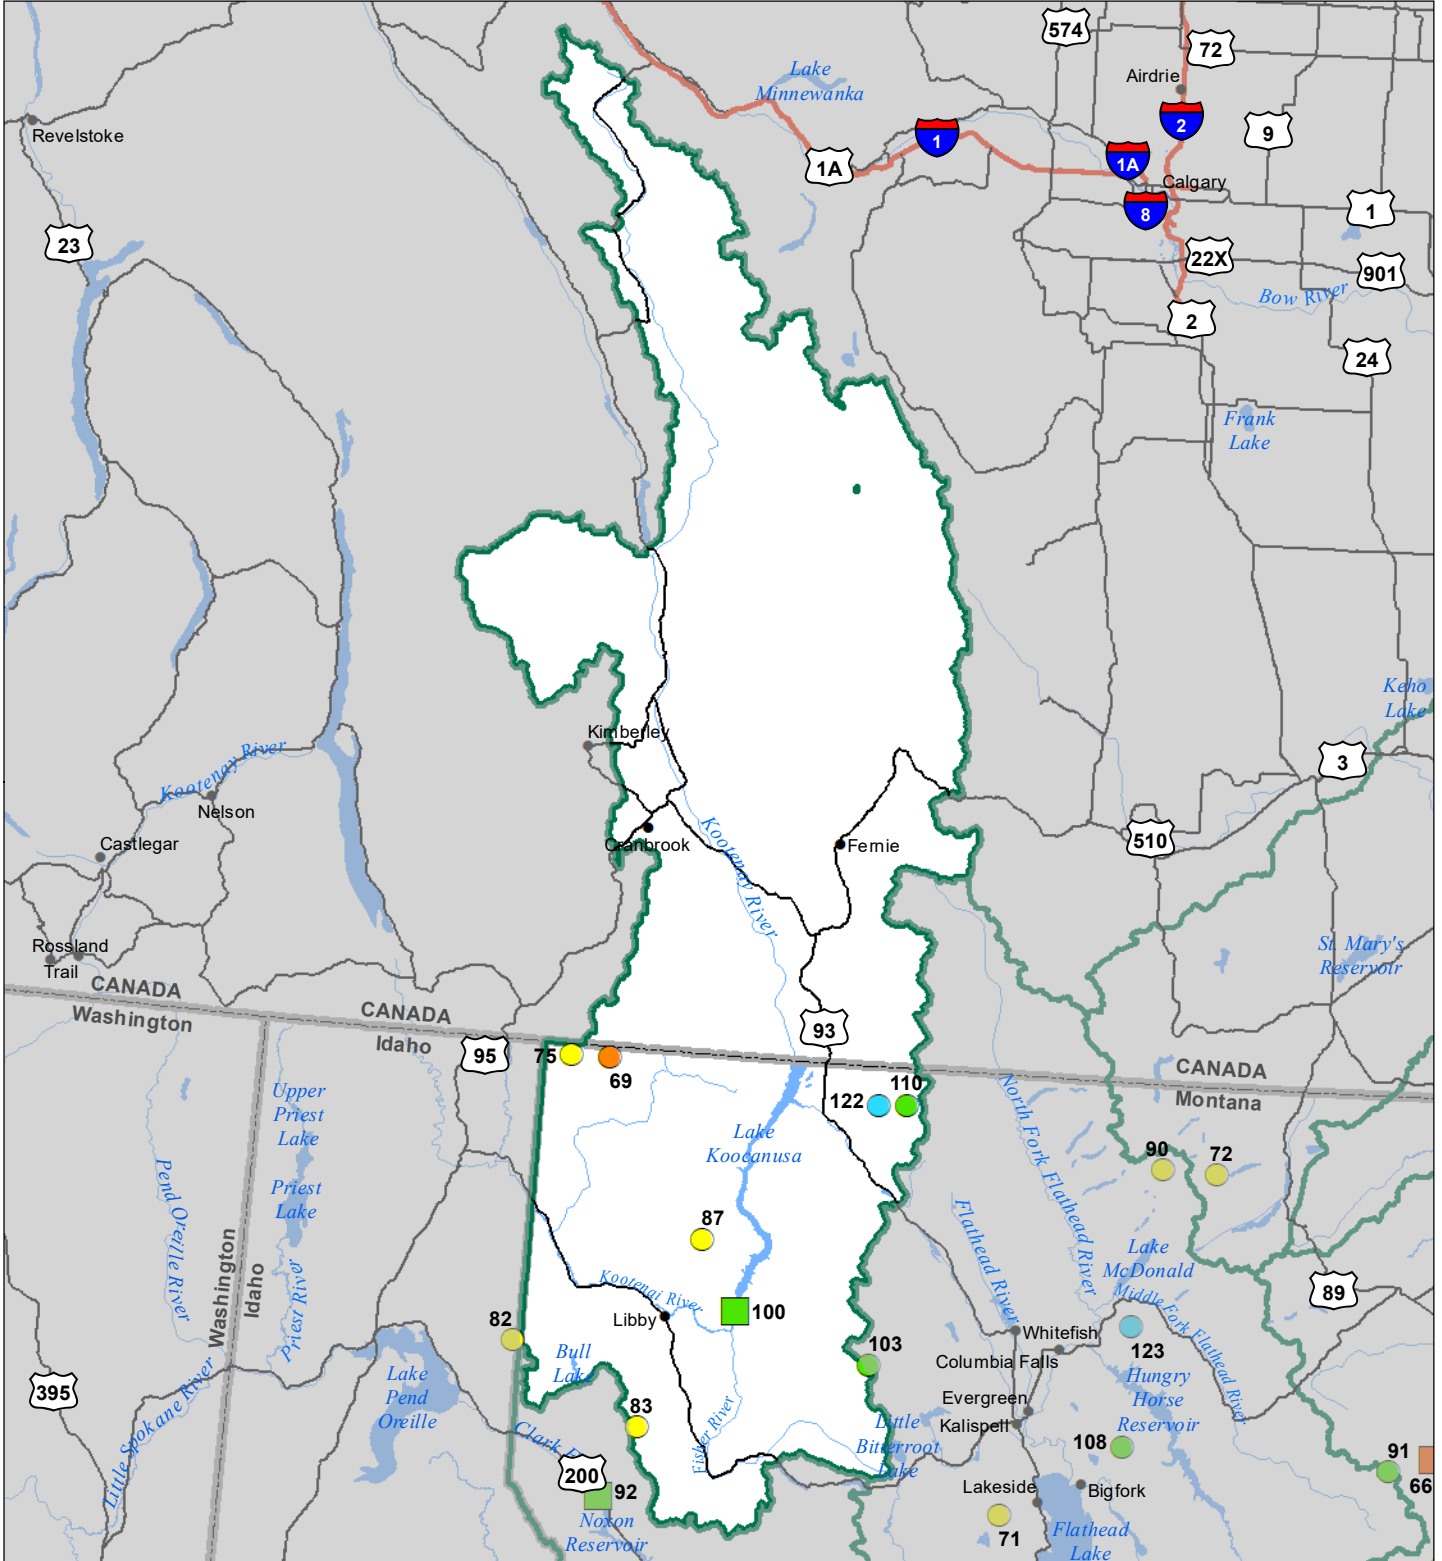

# Kootenai River Basin Monthly Precipitation and Reservoir Levels Percentage of Normal December 1, 2023 (November 1, 2023 - December 1, 2023)

### Precipitation Percent of Normal

#### SNOTEL

- > 150%
- 131 - 150%
- 111 - 130%
- 91 - 110%
- 71 - 90%
- 51 - 70%
- 1 - 50%