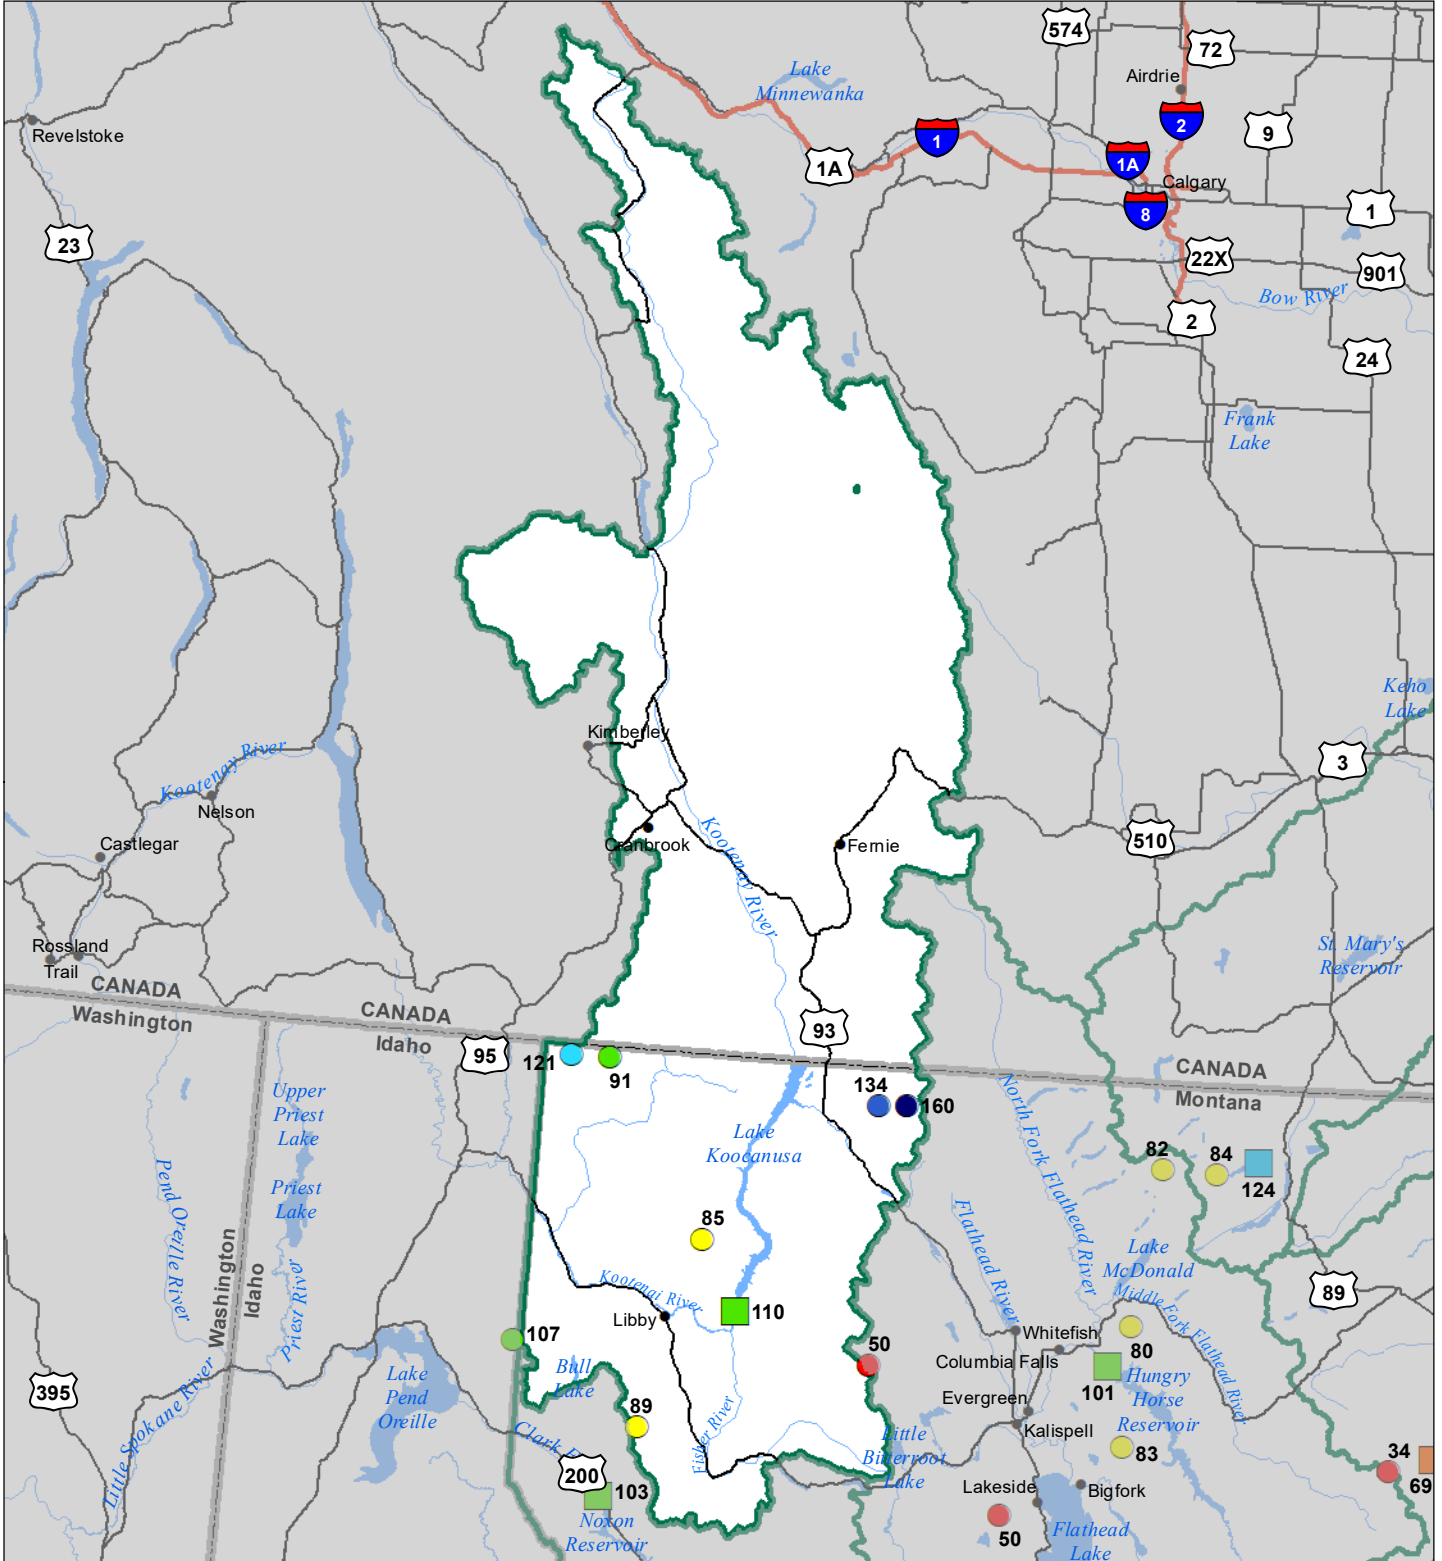

# Kootenai River Basin Monthly Precipitation and Reservoir Levels Percentage of Normal January 1, 2024 (December 1, 2023 - January 1, 2024)

### Precipitation Percent of Normal

#### SNOTEL

- > 150%
- 131 - 150%
- 111 - 130%
- 91 - 110%
- 71 - 90%
- 51 - 70%
- 1 - 50%