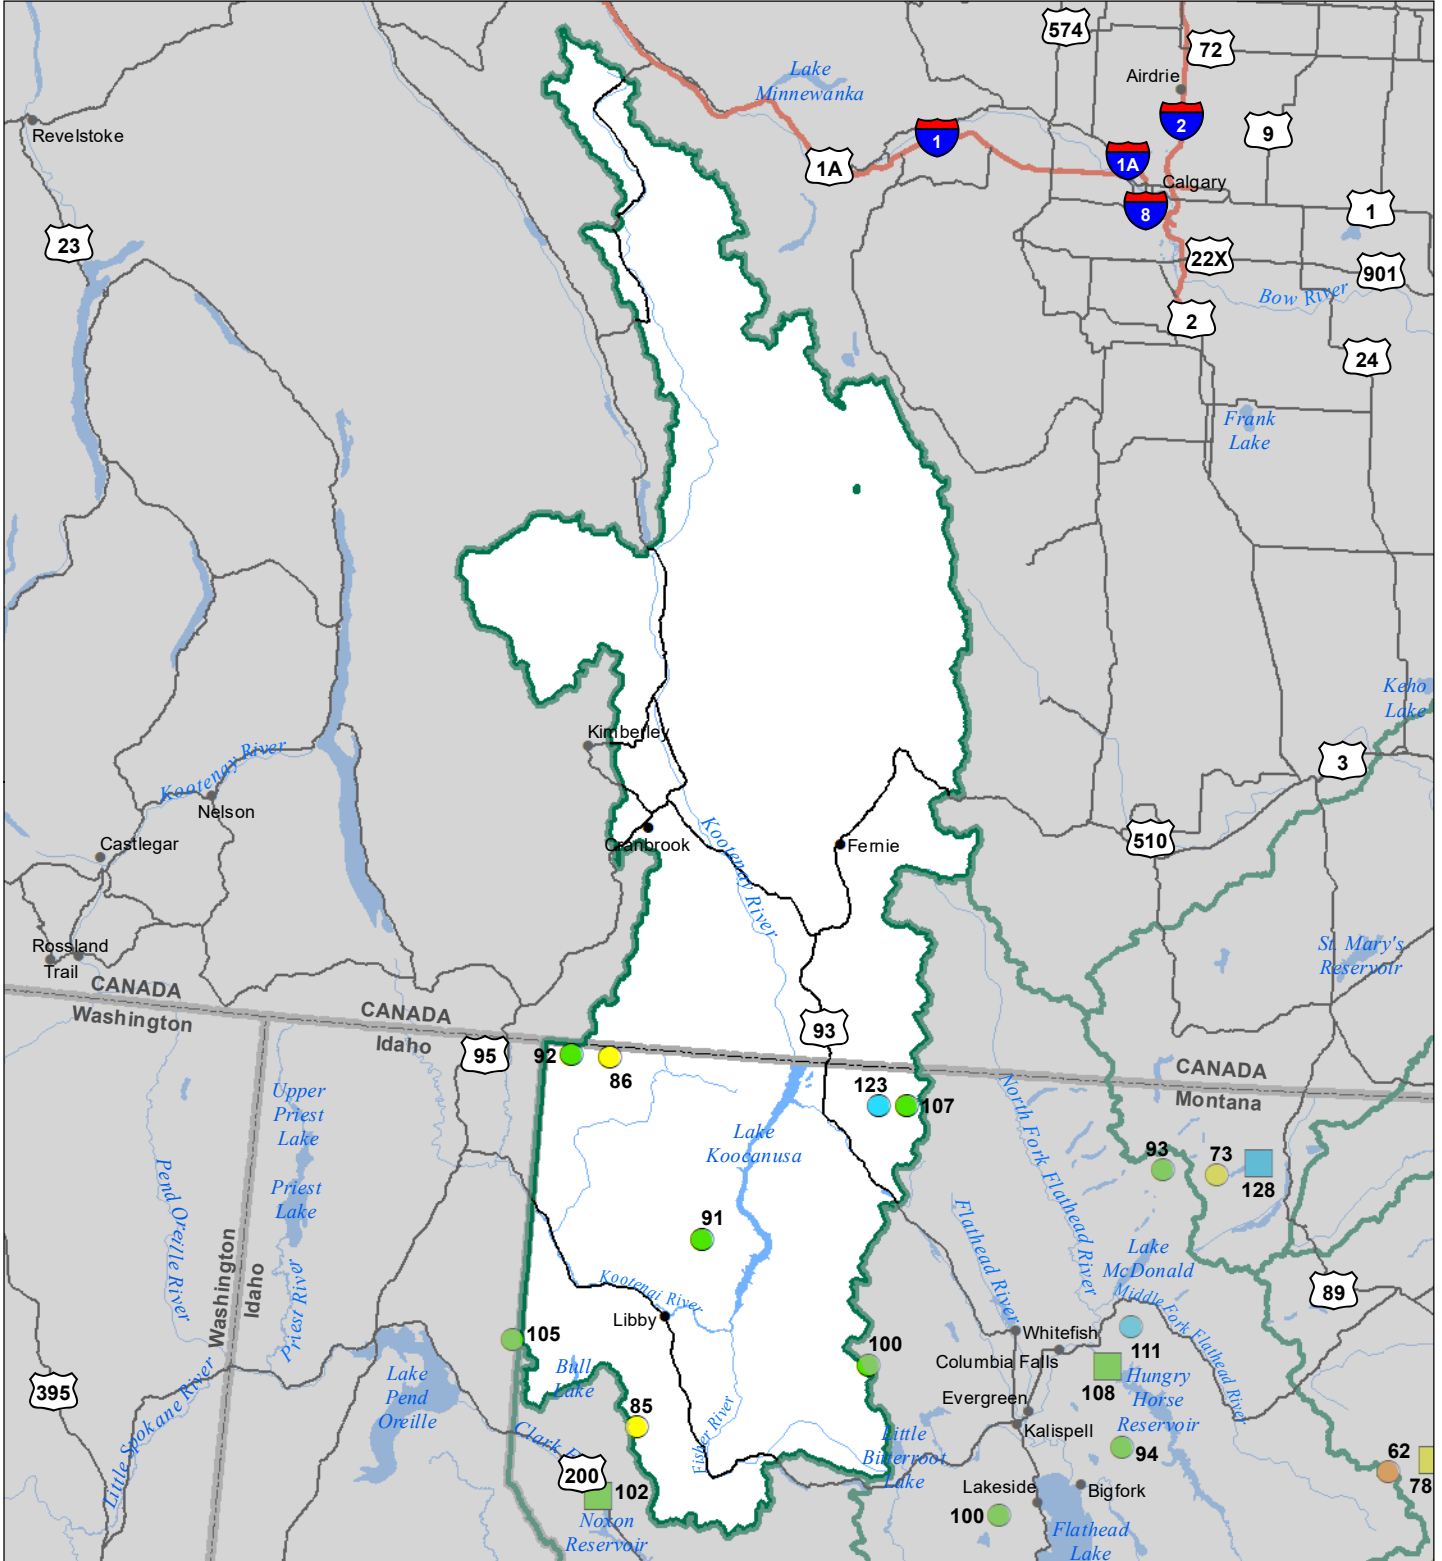

# Kootenai River Basin Monthly Precipitation and Reservoir Levels Percentage of Normal February 1, 2024 (January 1, 2023 - February 1, 2024)

### Precipitation Percent of Normal

#### SNOTEL

- > 150%
- 131 - 150%
- 111 - 130%
- 91 - 110%
- 71 - 90%
- 51 - 70%
- 1 - 50%