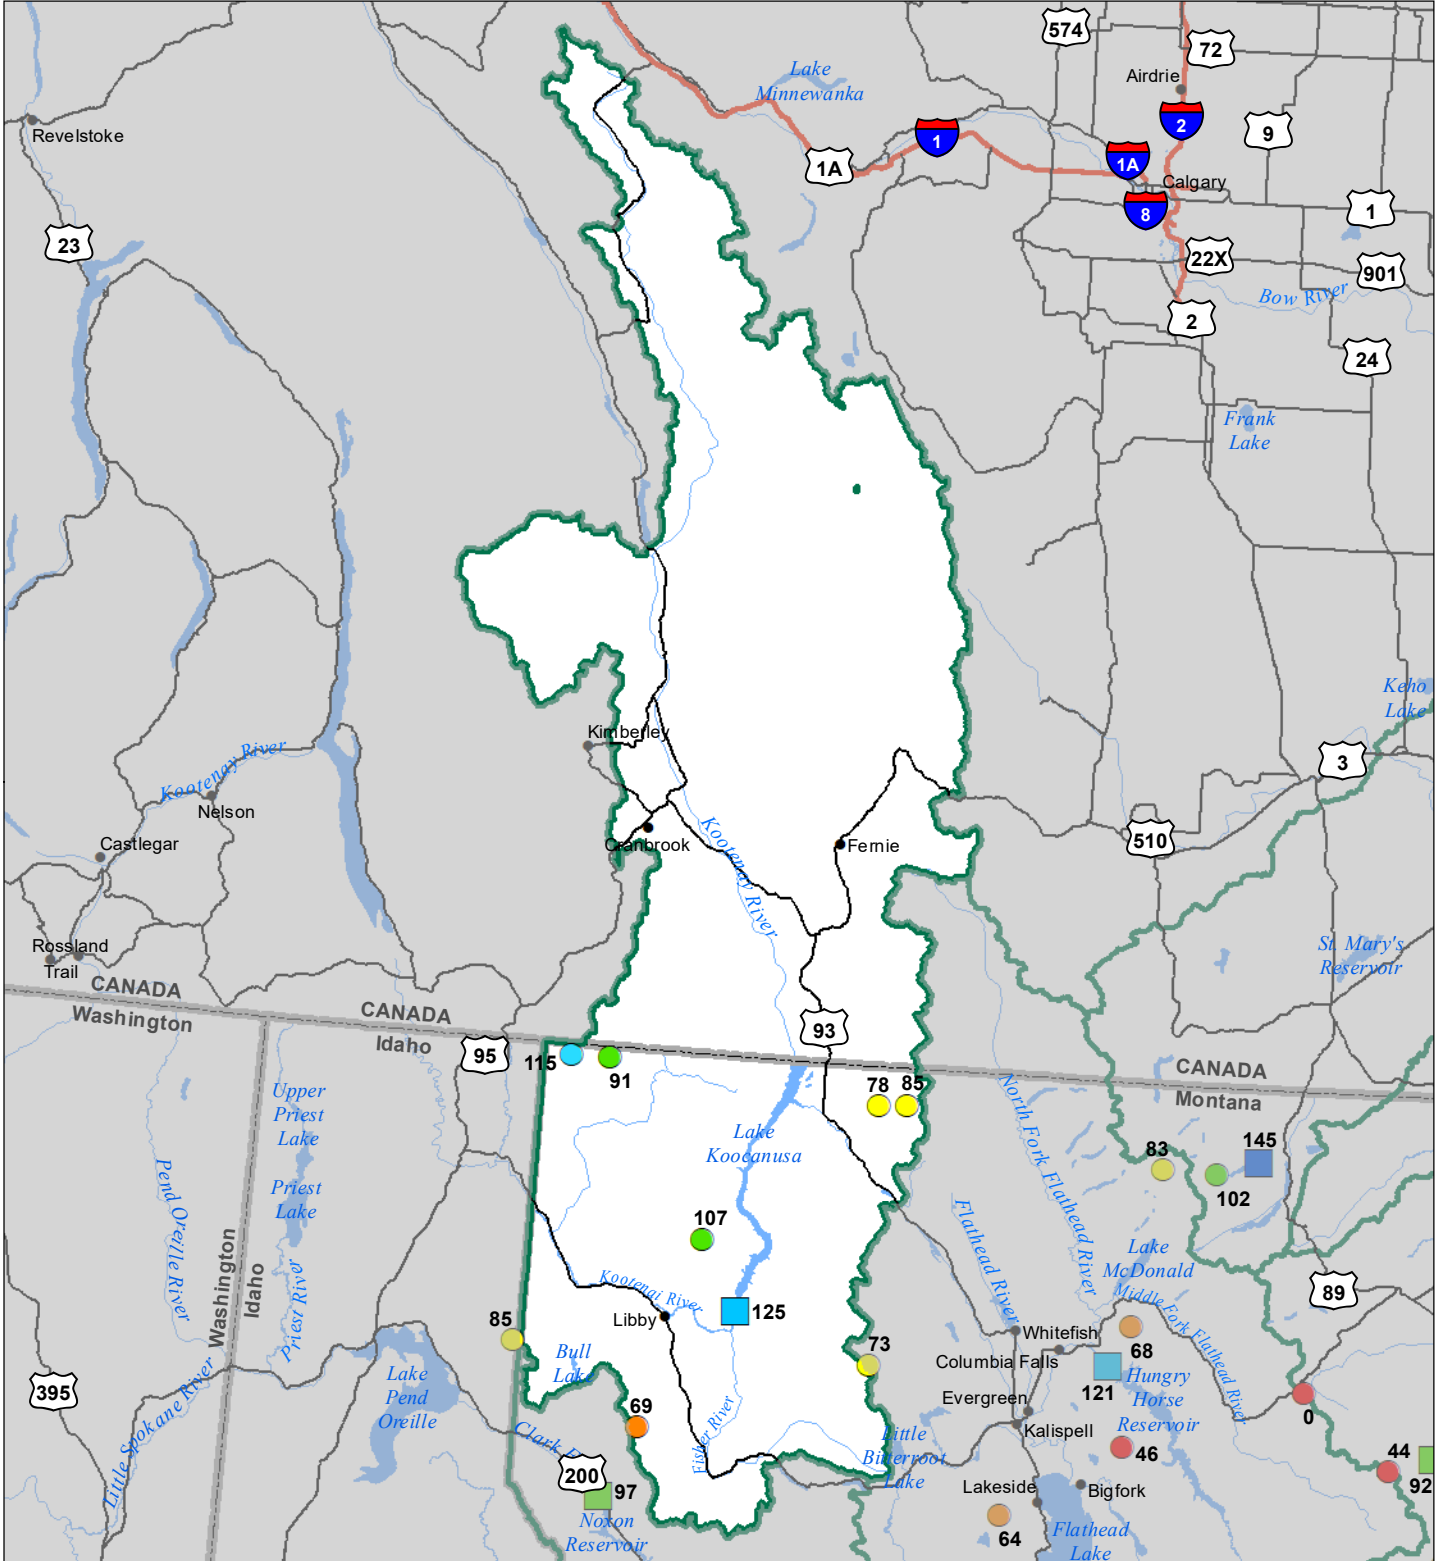

Kootenai River Basin Monthly Precipitation and Reservoir Levels Percentage of Normal April 1, 2024 (March 1, 2023 - April 1, 2024)

Precipitation Percent of Normal

SNOTEL

- > 150%
- 131 - 150%
- 111 - 130%
- 91 - 110%
- 71 - 90%
- 51 - 70%
- 1 - 50%

COOP/ACIS

- > 150%
- 131 - 150%
- 111 - 130%
- 91 - 110%
- 71 - 90%
- 51 - 70%
- 1 - 50%

Reservoirs Percent of Normal

- > 150%
- 131 - 150%
- 111 - 130%
- 91 - 110%
- 71 - 90%
- 51 - 70%
- 1 - 50%