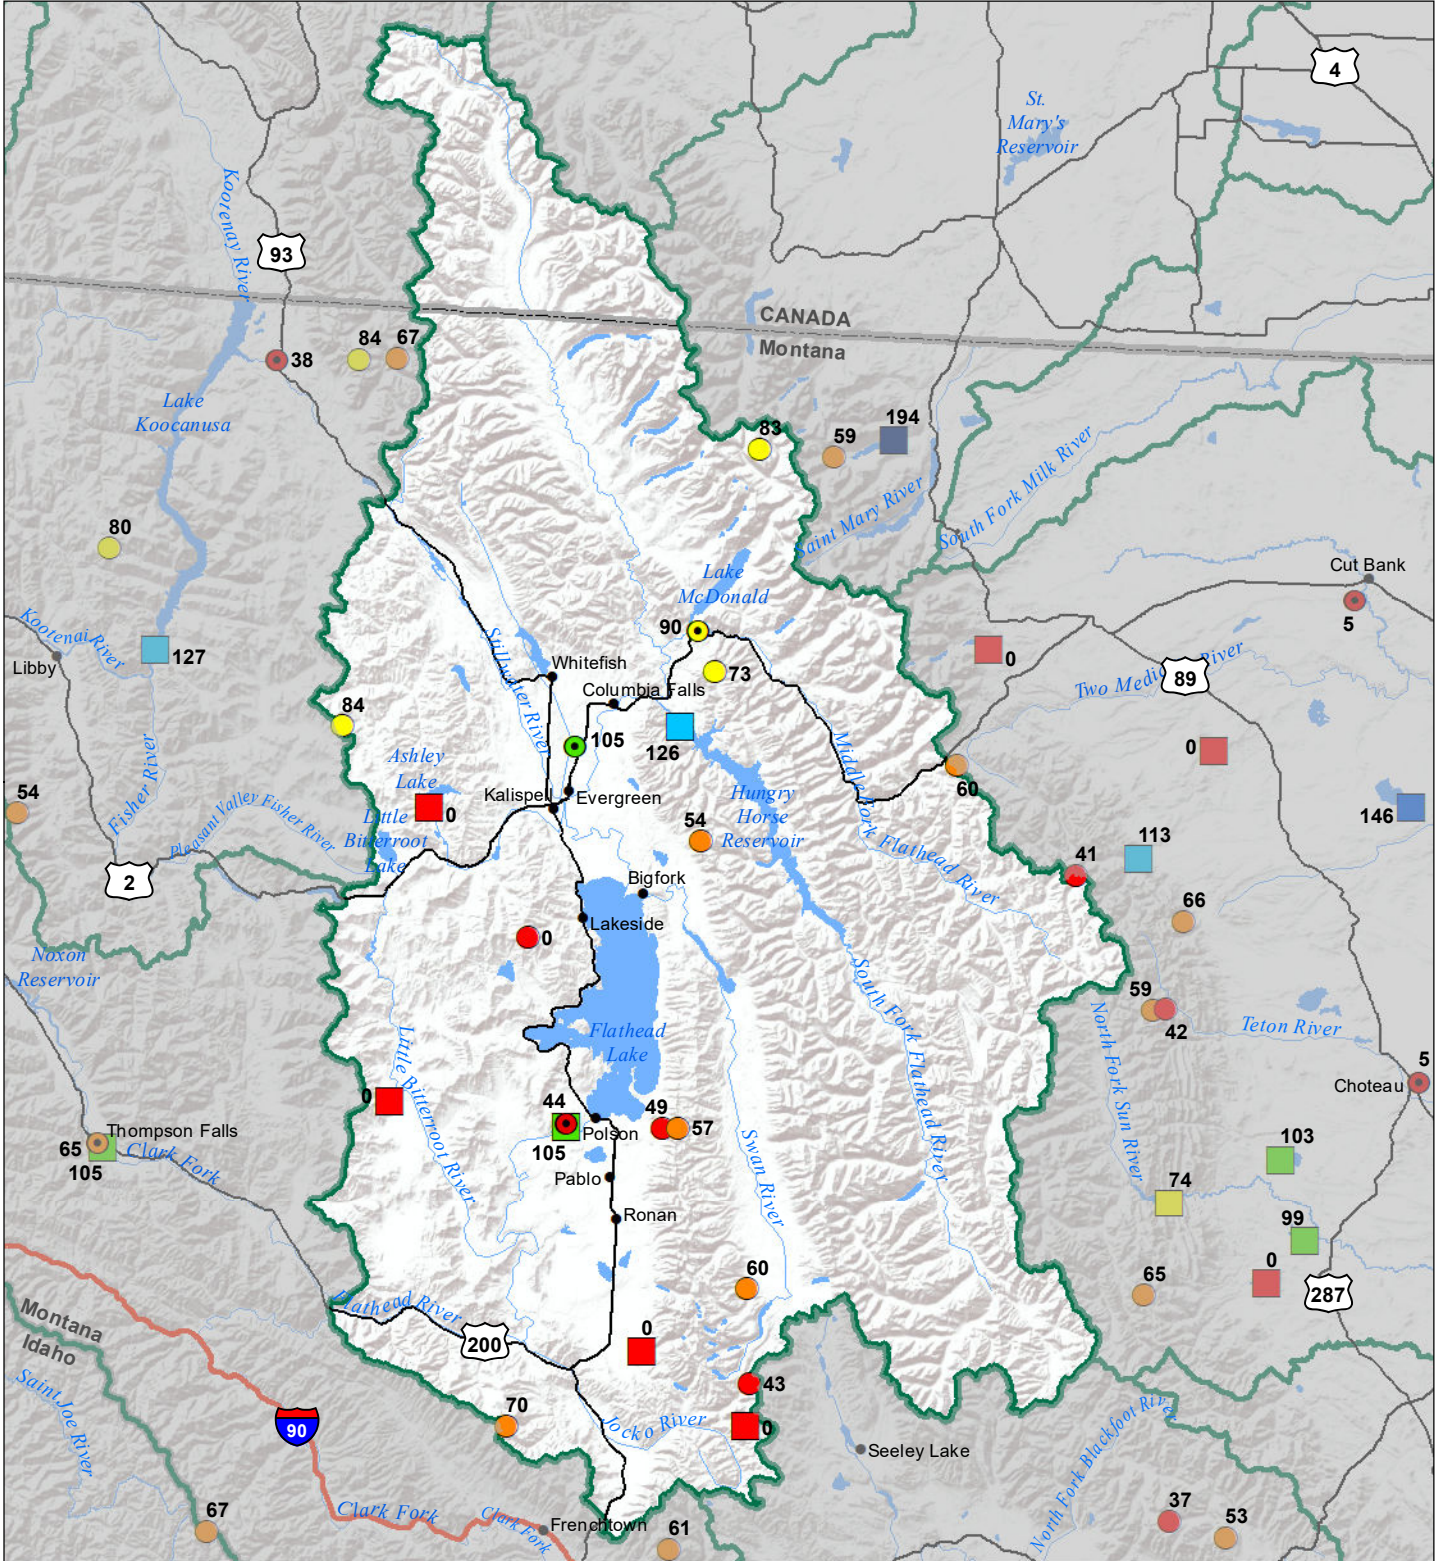

Flathead River Basin Monthly Precipitation and Reservoir Levels Percentage of Normal February 1, 2021 (January 1, 2021 - February 1, 2021)

Precipitation Percent of Normal

SNOTEL

- > 150%
- 131 - 150%
- 111 - 130%
- 91 - 110%
- 71 - 90%
- 51 - 70%
- 1 - 50%

COOP/ACIS

- > 150%
- 131 - 150%
- 111 - 130%
- 91 - 110%
- 71 - 90%
- 51 - 70%
- 1 - 50%

Reservoirs Percent of Normal

- > 150%
- 131 - 150%
- 111 - 130%
- 91 - 110%
- 71 - 90%
- 51 - 70%
- 1 - 50%