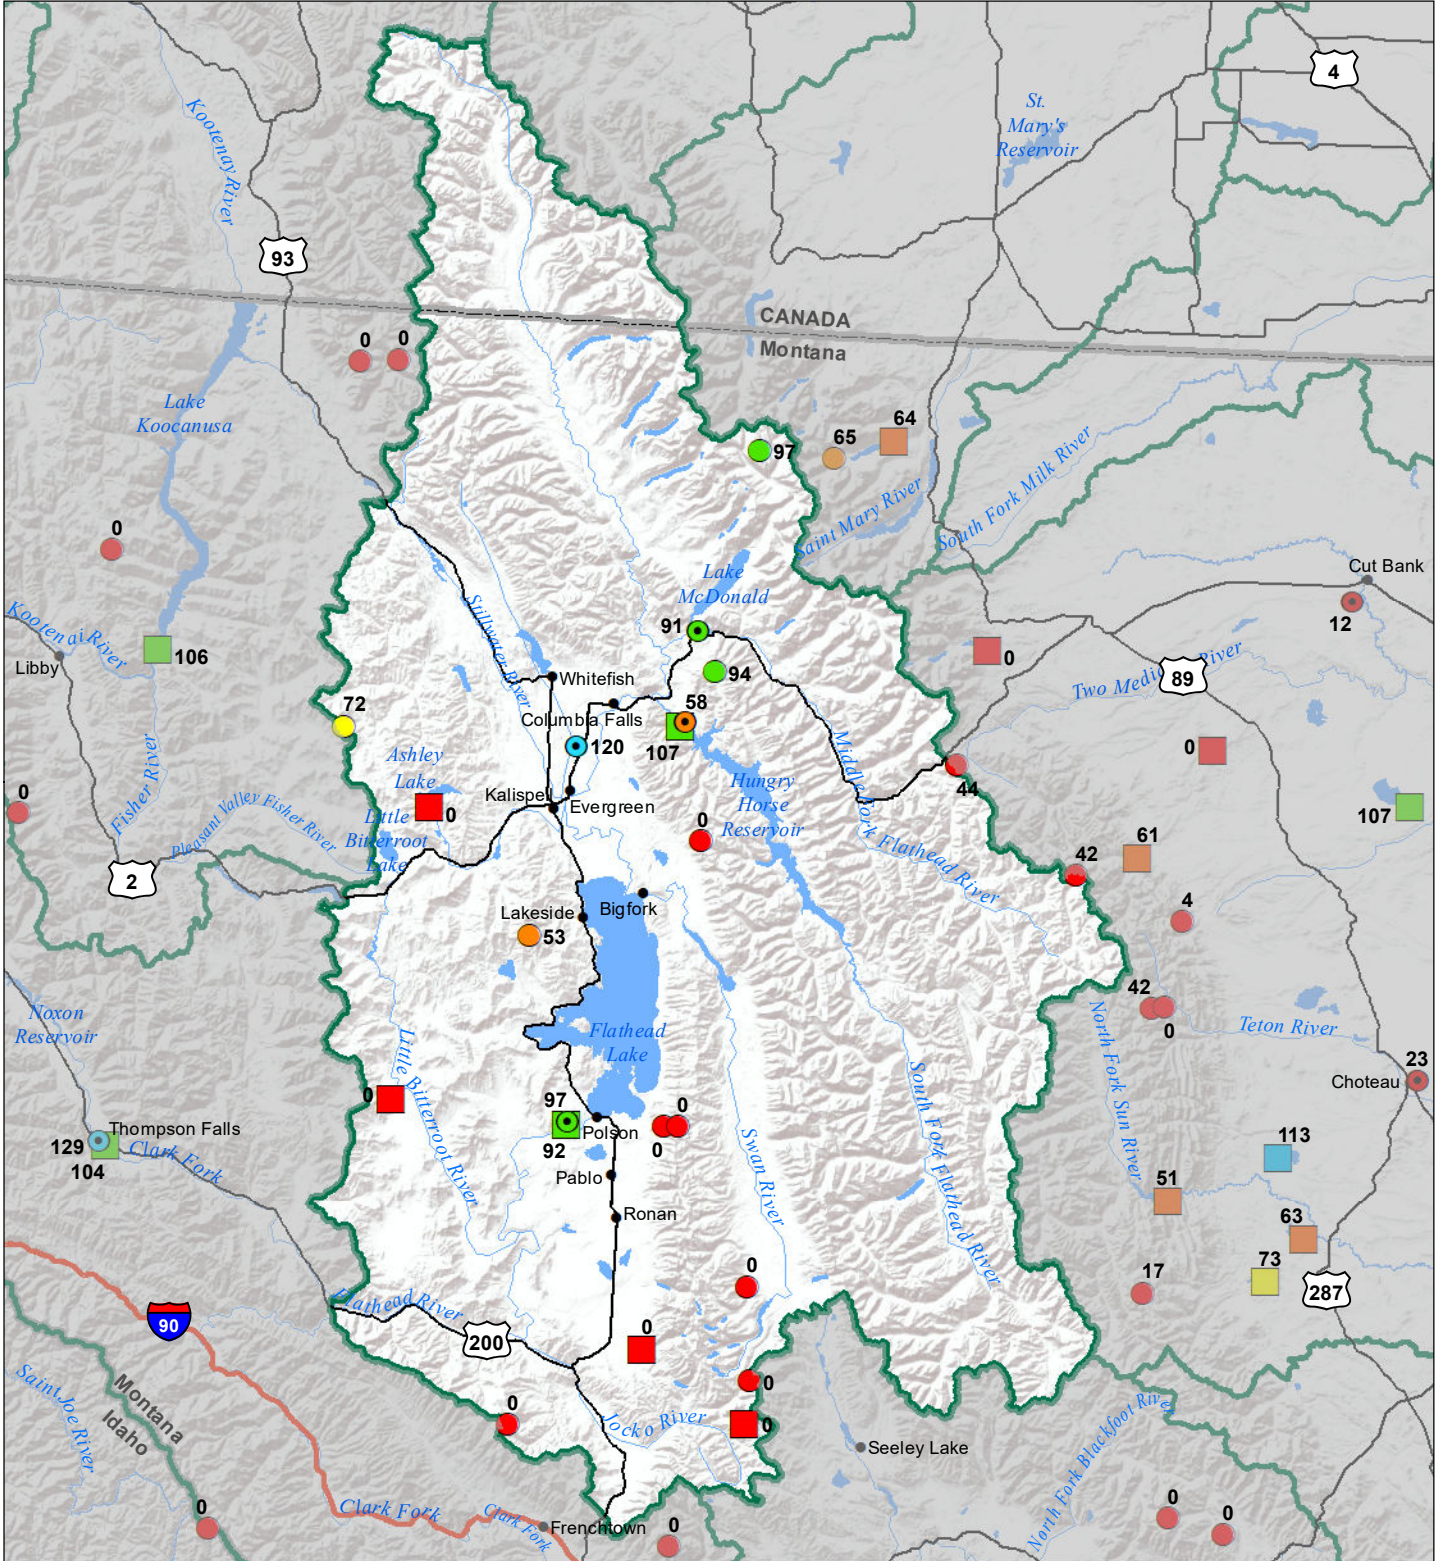

Flathead River Basin Monthly Precipitation and Reservoir Levels Percentage of Normal October 1, 2021 (September 1, 2021 - October 1, 2021)

Precipitation Percent of Normal

SNOTEL

- > 150%
- 131 - 150%
- 111 - 130%
- 91 - 110%
- 71 - 90%
- 51 - 70%
- 1 - 50%

COOP/ACIS

- > 150%
- 131 - 150%
- 111 - 130%
- 91 - 110%
- 71 - 90%
- 51 - 70%
- 1 - 50%

Reservoirs Percent of Normal

- > 150%
- 131 - 150%
- 111 - 130%
- 91 - 110%
- 71 - 90%
- 51 - 70%
- 1 - 50%