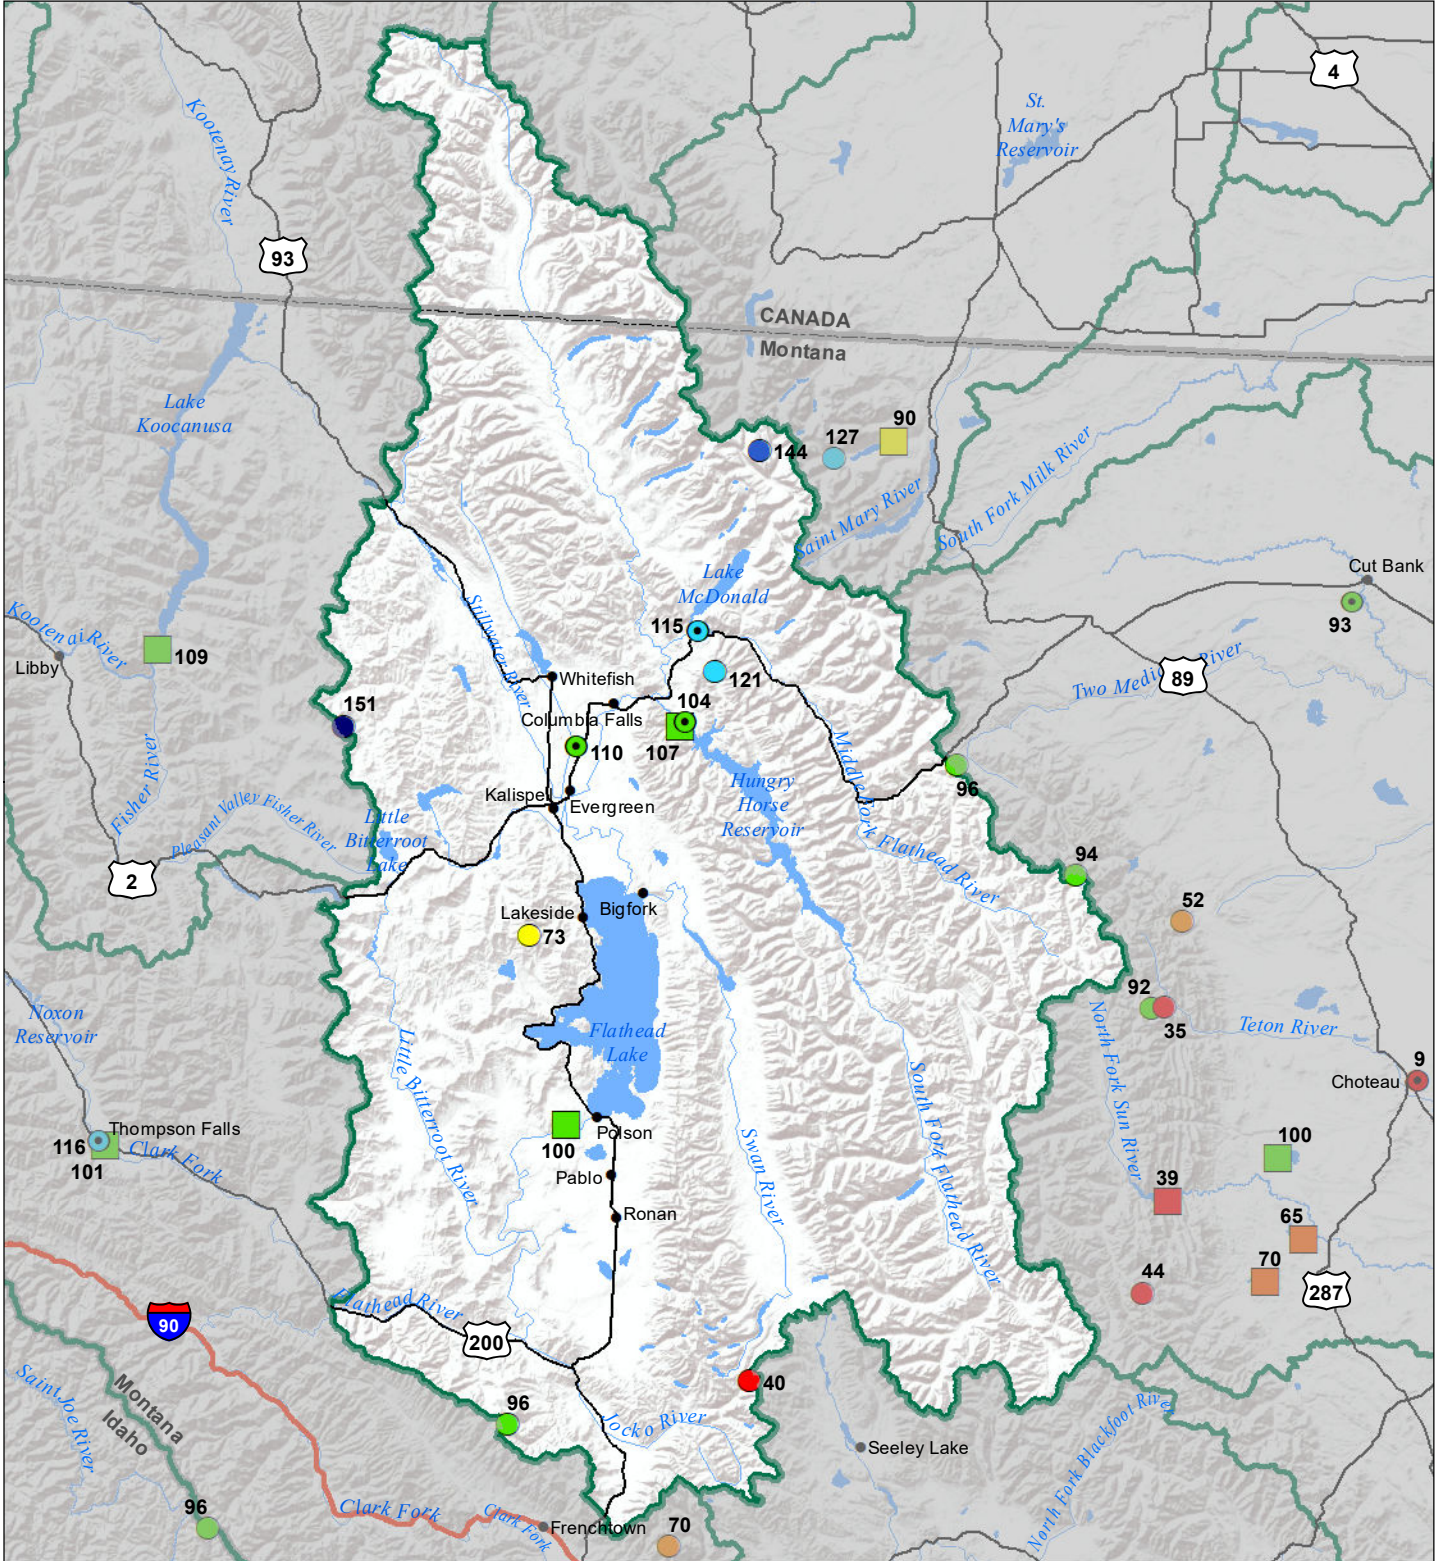

Flathead River Basin Monthly Precipitation and Reservoir Levels Percentage of Normal November 1, 2021 (October 1, 2021 - November 1, 2021)

Precipitation Percent of Normal

SNOTEL

- > 150%
- 131 - 150%
- 111 - 130%
- 111 - 130%
- 91 - 110%
- 71 - 90%
- 51 - 70%
- 1 - 50%

COOP/ACIS

- > 150%
- 131 - 150%
- 111 - 130%
- 111 - 130%
- 91 - 110%
- 71 - 90%
- 51 - 70%
- 1 - 50%

Reservoirs Percent of Normal

- > 150%
- 131 - 150%
- 111 - 130%
- 91 - 110%
- 71 - 90%
- 51 - 70%
- 1 - 50%