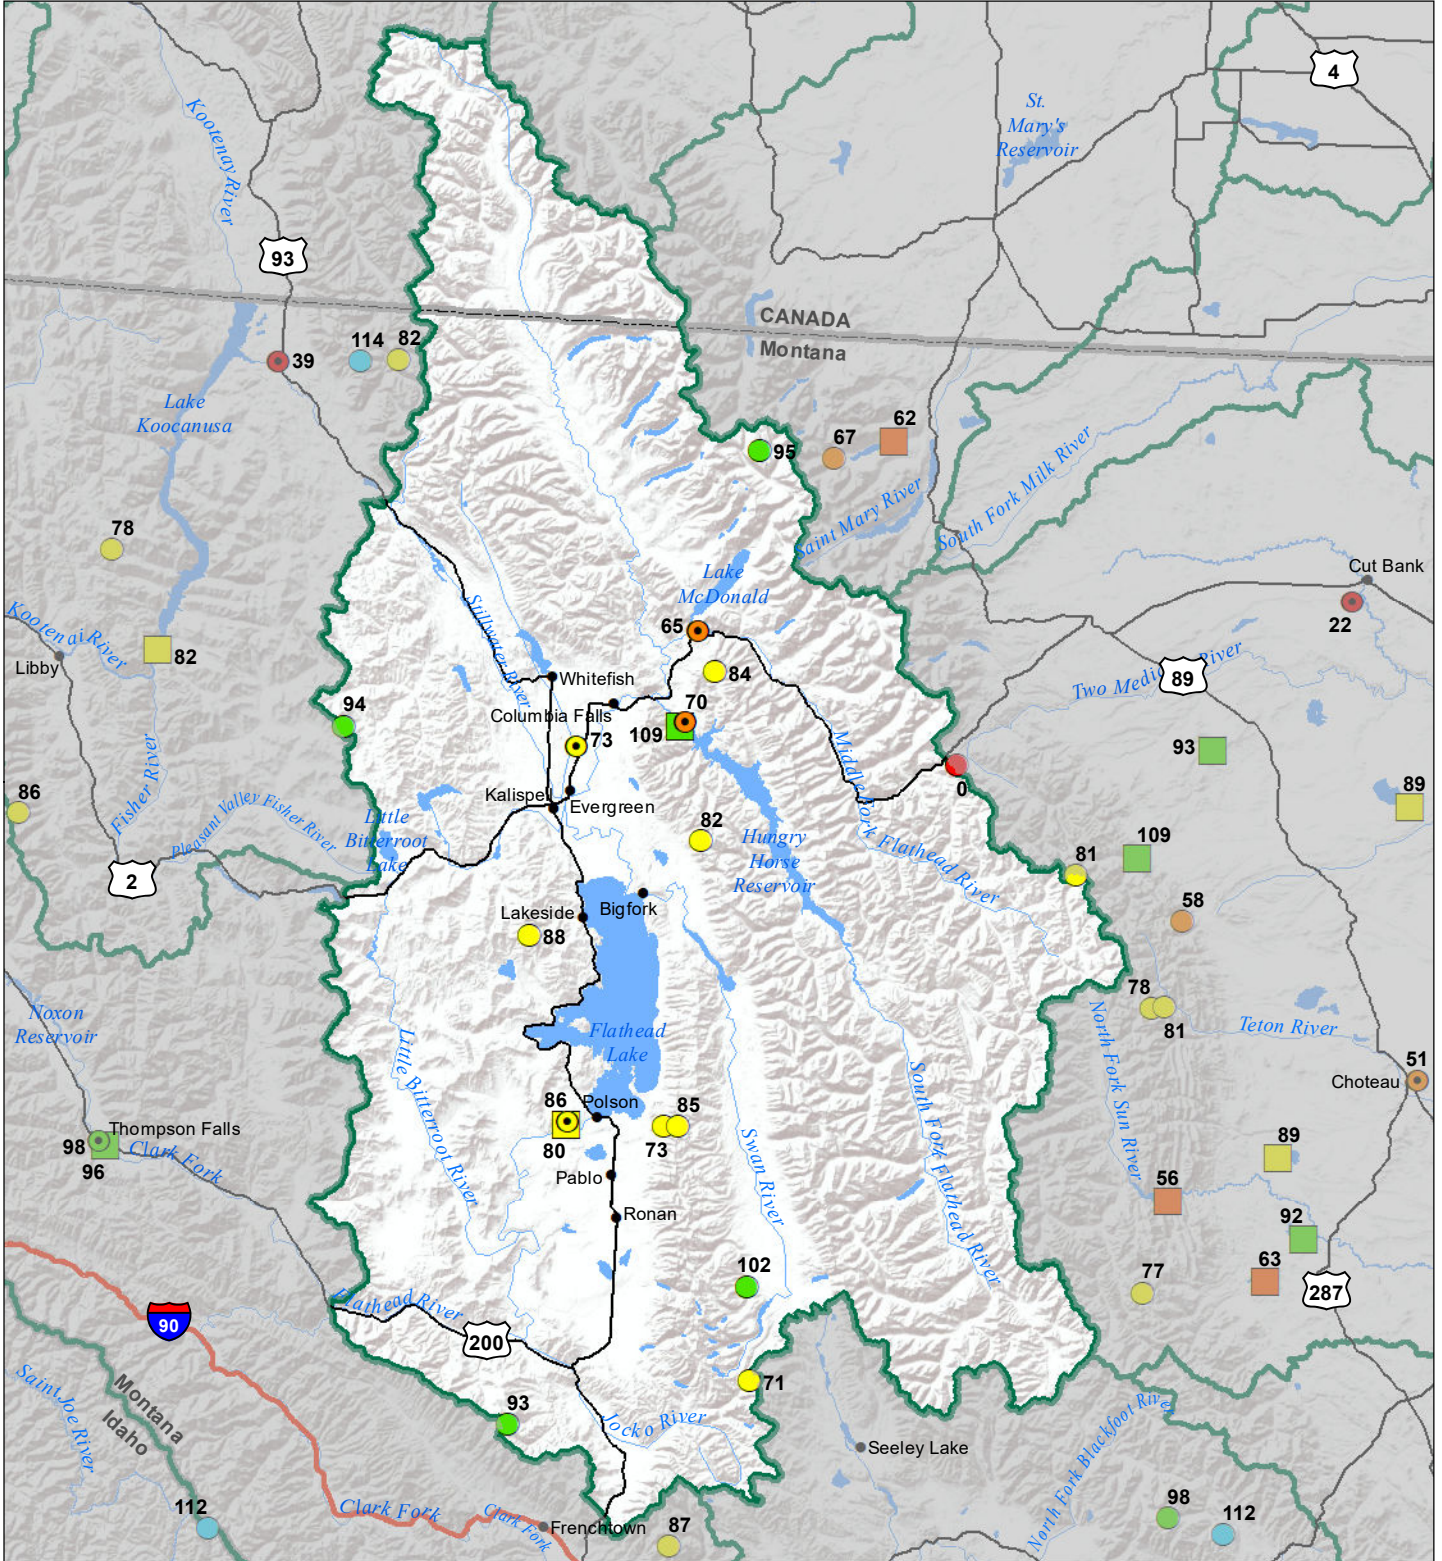

Flathead River Basin Monthly Precipitation and Reservoir Levels Percentage of Normal May 1, 2022 (April 1, 2022 - May 1, 2022)

Precipitation Percent of Normal

SNOTEL

- > 150%
- 131 - 150%
- 111 - 130%
- 91 - 110%
- 71 - 90%
- 51 - 70%
- 1 - 50%

COOP/ACIS

- > 150%
- 131 - 150%
- 111 - 130%
- 91 - 110%
- 71 - 90%
- 51 - 70%
- 1 - 50%

Reservoirs Percent of Normal

- > 150%
- 131 - 150%
- 111 - 130%
- 91 - 110%
- 71 - 90%
- 51 - 70%
- 1 - 50%