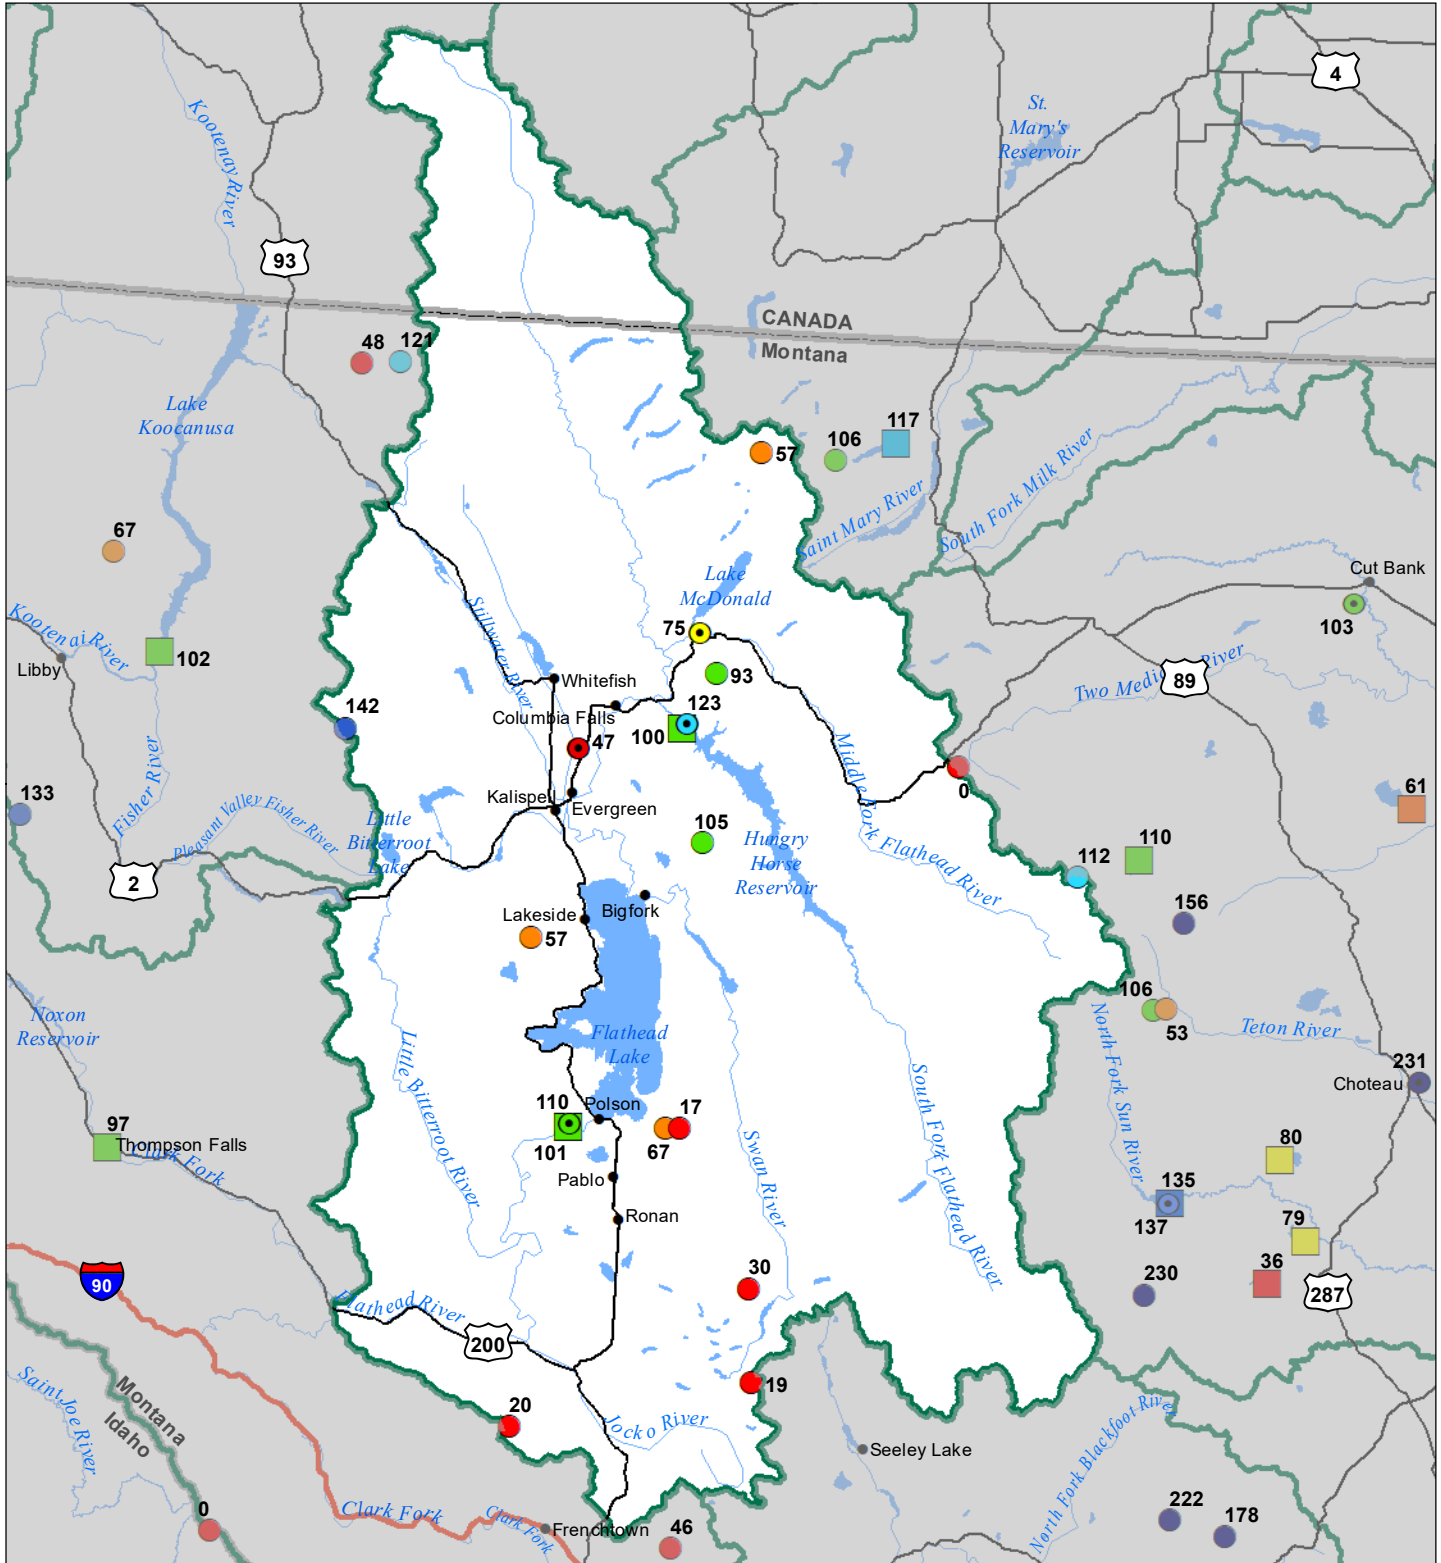

Flathead River Basin Monthly Precipitation and Reservoir Levels Percentage of Normal August 1, 2022 (July 1, 2022 - August 1, 2022)

Precipitation Percent of Normal

SNOTEL

- > 150%
- 131 - 150%
- 111 - 130%
- 91 - 110%
- 71 - 90%
- 51 - 70%
- 1 - 50%

COOP/ACIS

- > 150%
- 131 - 150%
- 111 - 130%
- 91 - 110%
- 71 - 90%
- 51 - 70%
- 1 - 50%

Reservoirs Percent of Normal

- > 150%
- 131 - 150%
- 111 - 130%
- 91 - 110%
- 71 - 90%
- 51 - 70%
- 1 - 50%