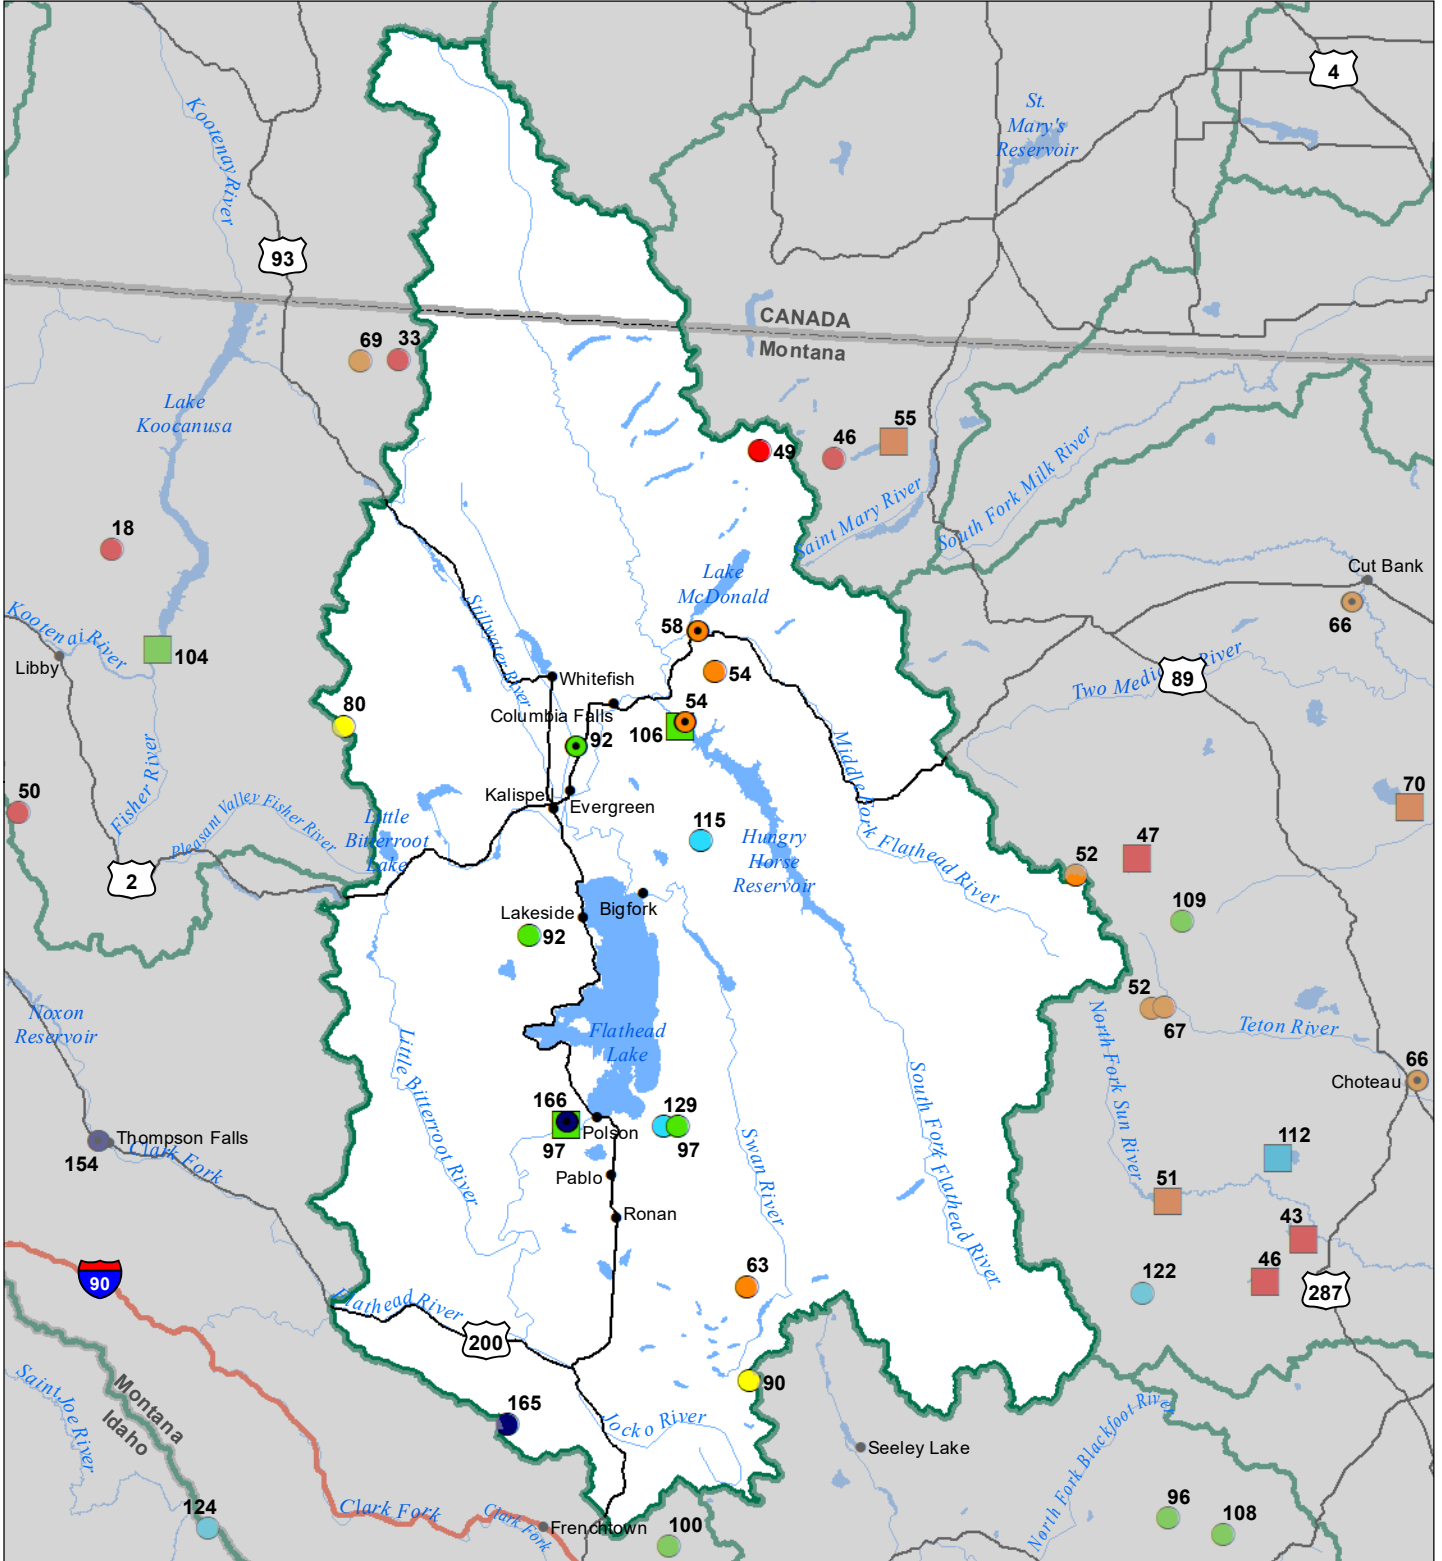

Flathead River Basin Monthly Precipitation and Reservoir Levels Percentage of Normal October 1, 2022 (September 1, 2022 - October 1, 2022)

Precipitation Percent of Normal

SNOTEL

- > 150%
- 131 - 150%
- 111 - 130%
- 91 - 110%
- 71 - 90%
- 51 - 70%
- 1 - 50%

COOP/ACIS

- > 150%
- 131 - 150%
- 111 - 130%
- 91 - 110%
- 71 - 90%
- 51 - 70%
- 1 - 50%

Reservoirs Percent of Normal

- > 150%
- 131 - 150%
- 111 - 130%
- 91 - 110%
- 71 - 90%
- 51 - 70%
- 1 - 50%