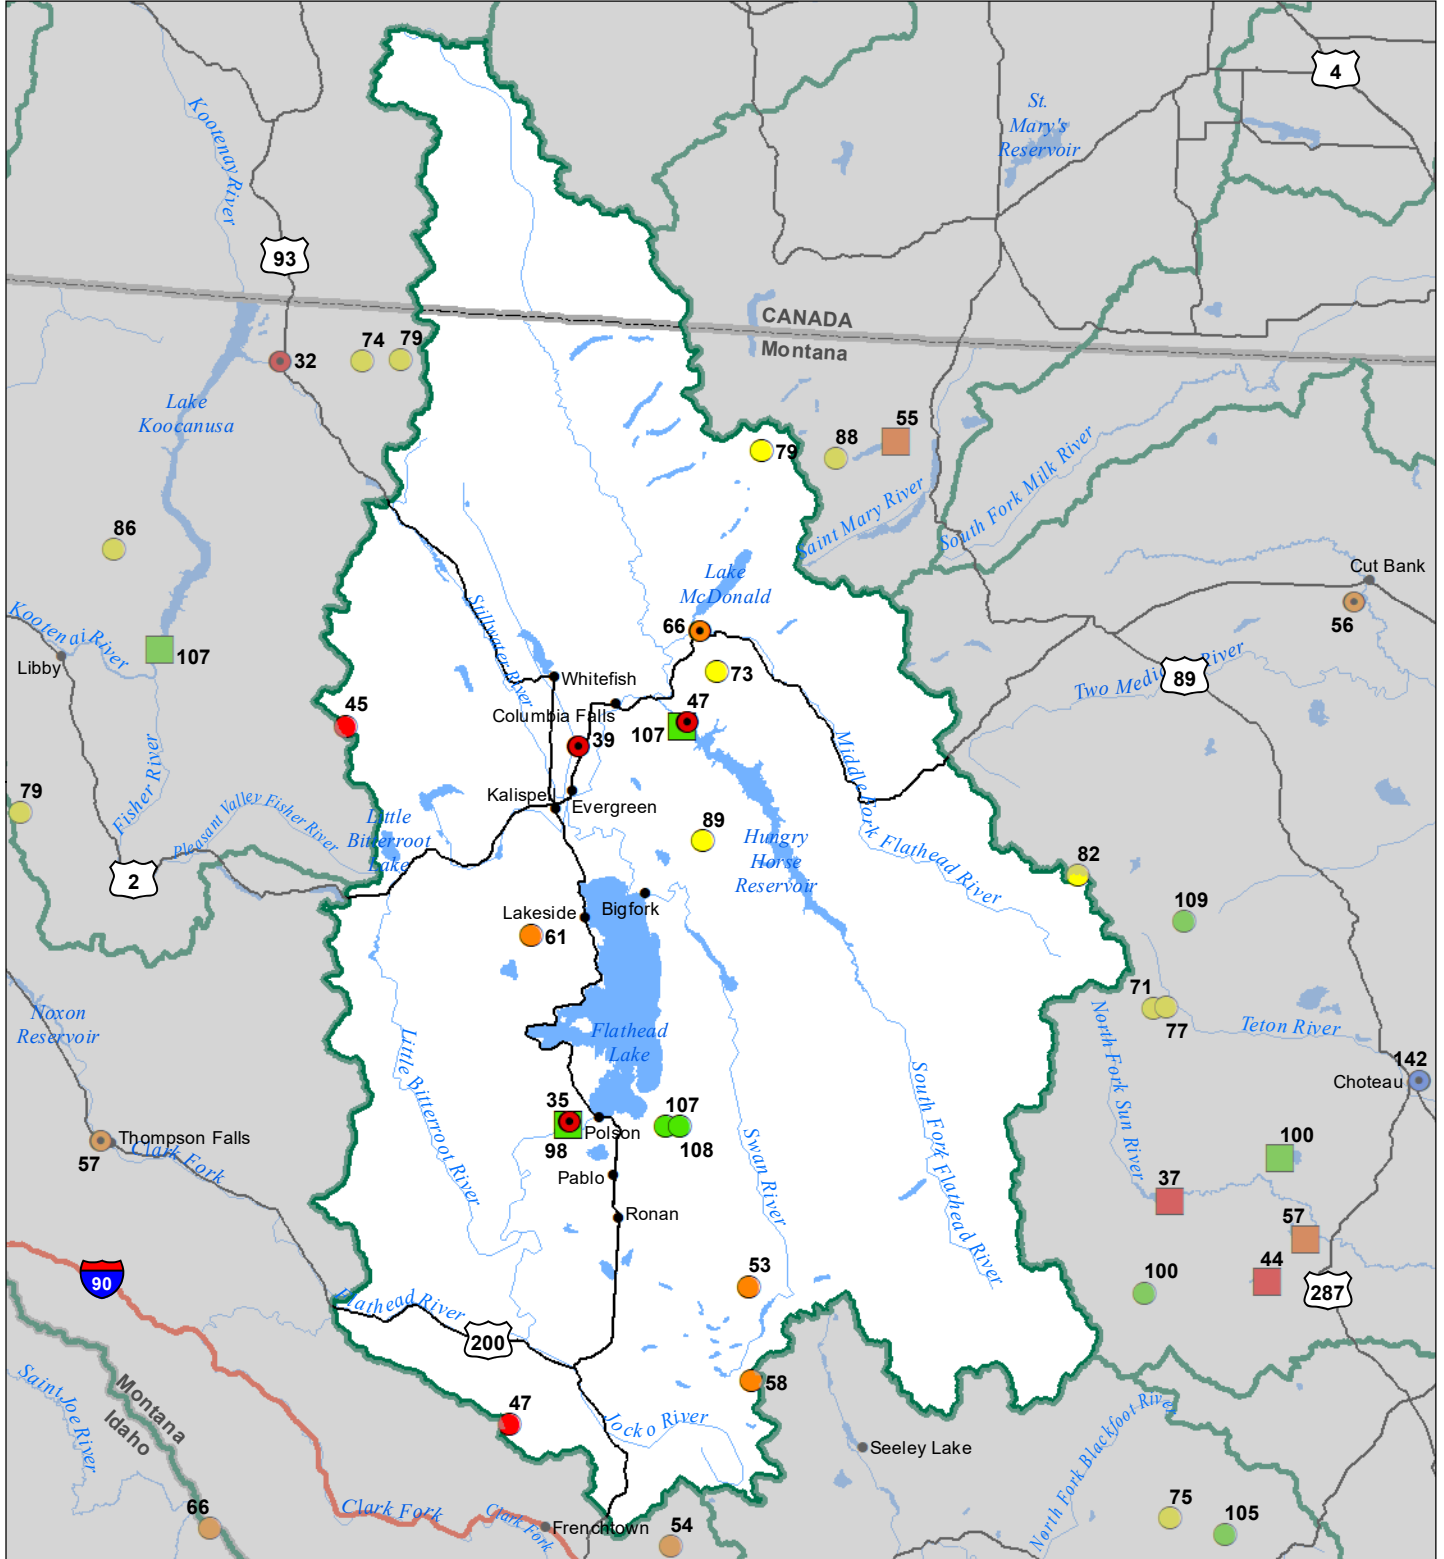

# Flathead River Basin Monthly Precipitation and Reservoir Levels Percentage of Normal November 1, 2022 (October 1, 2022 - November 1, 2022)

### Precipitation Percent of Normal

#### SNOTEL

- > 150%
- 131 - 150%
- 111 - 130%
- 91 - 110%
- 71 - 90%
- 51 - 70%
- 1 - 50%