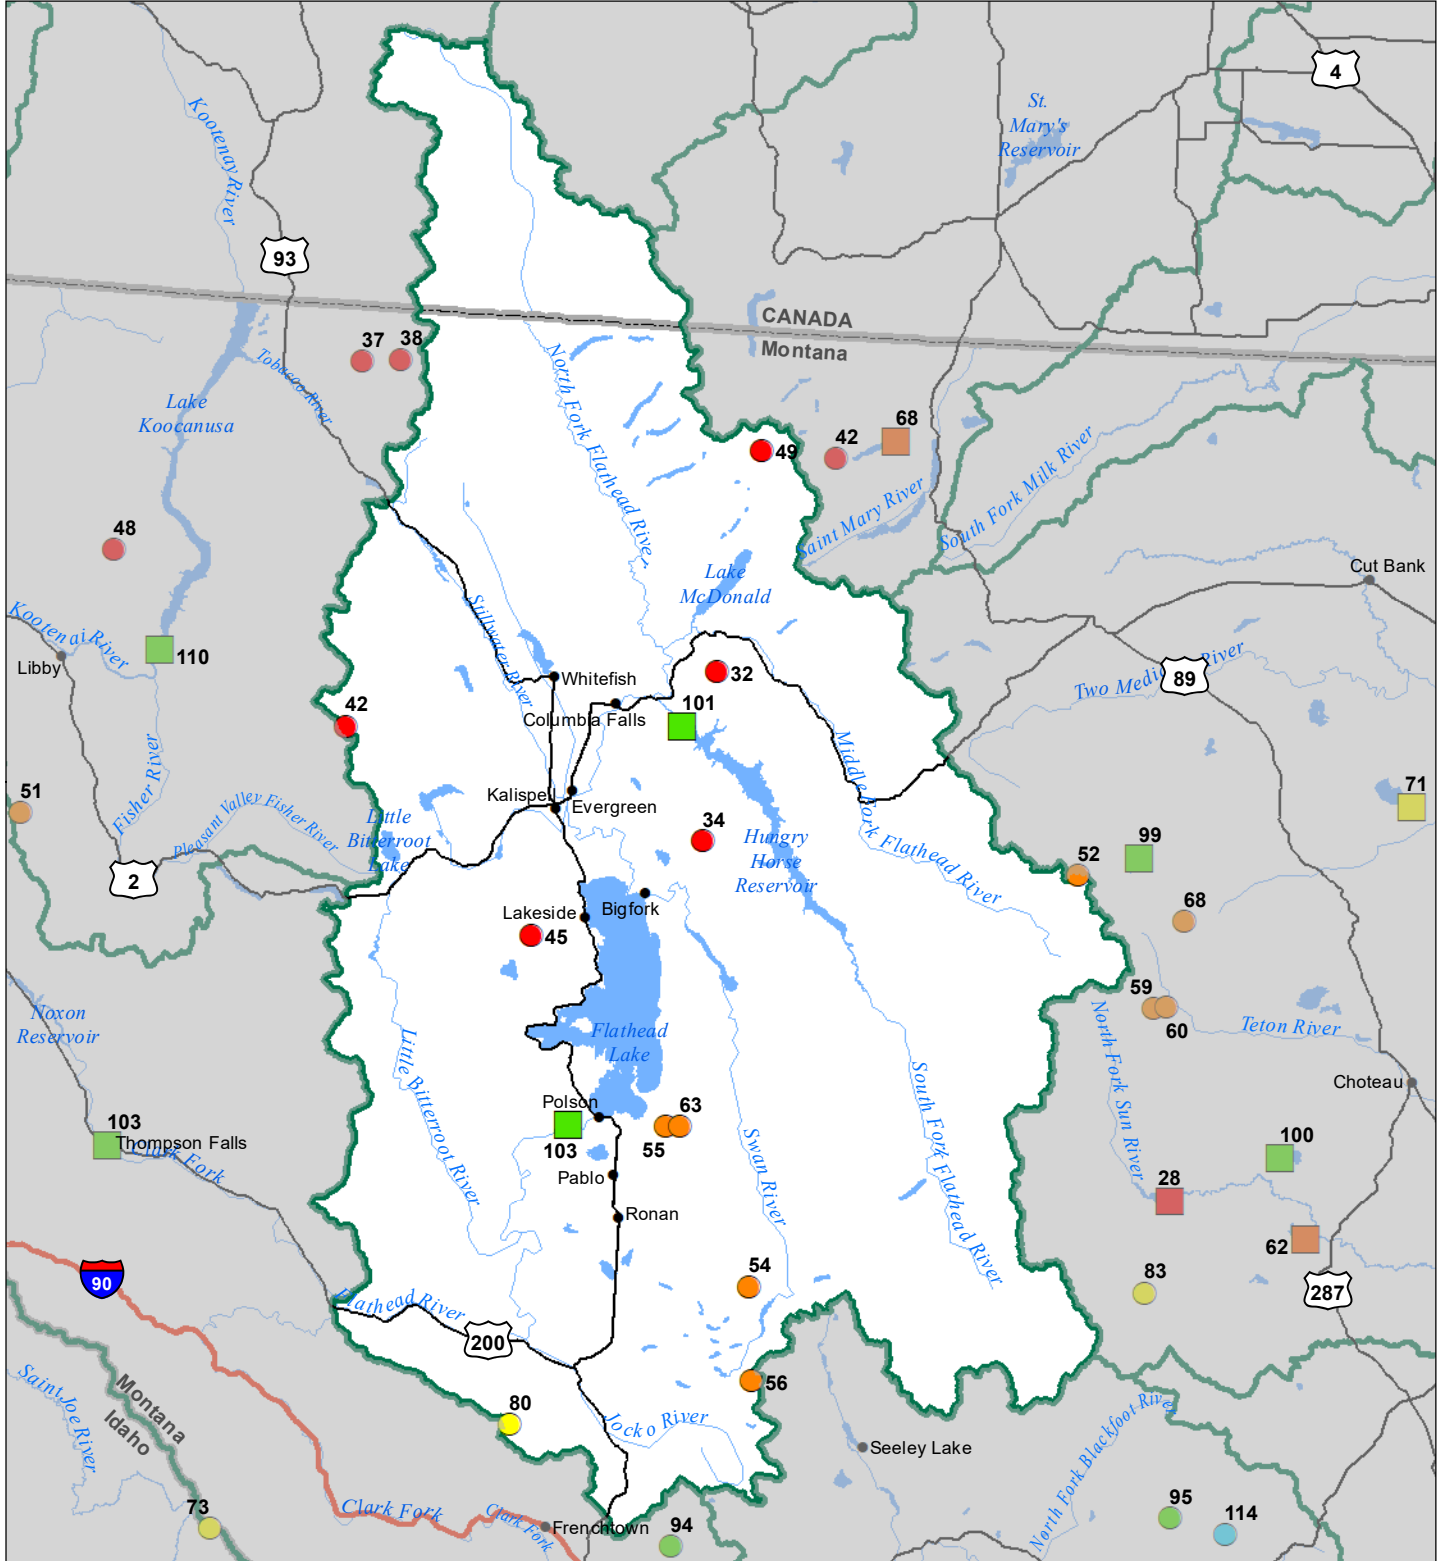

# Flathead River Basin Monthly Precipitation and Reservoir Levels Percentage of Normal April 1, 2023 (March 1, 2022 - April 1, 2023)

### Precipitation Percent of Normal

#### SNOTEL

- > 150%
- 131 - 150%
- 111 - 130%
- 91 - 110%
- 71 - 90%
- 51 - 70%
- 1 - 50%

### Reservoirs Percent of Normal

- > 150%
- 131 - 150%
- 111 - 130%
- 91 - 110%
- 71 - 90%
- 51 - 70%
- 1 - 50%