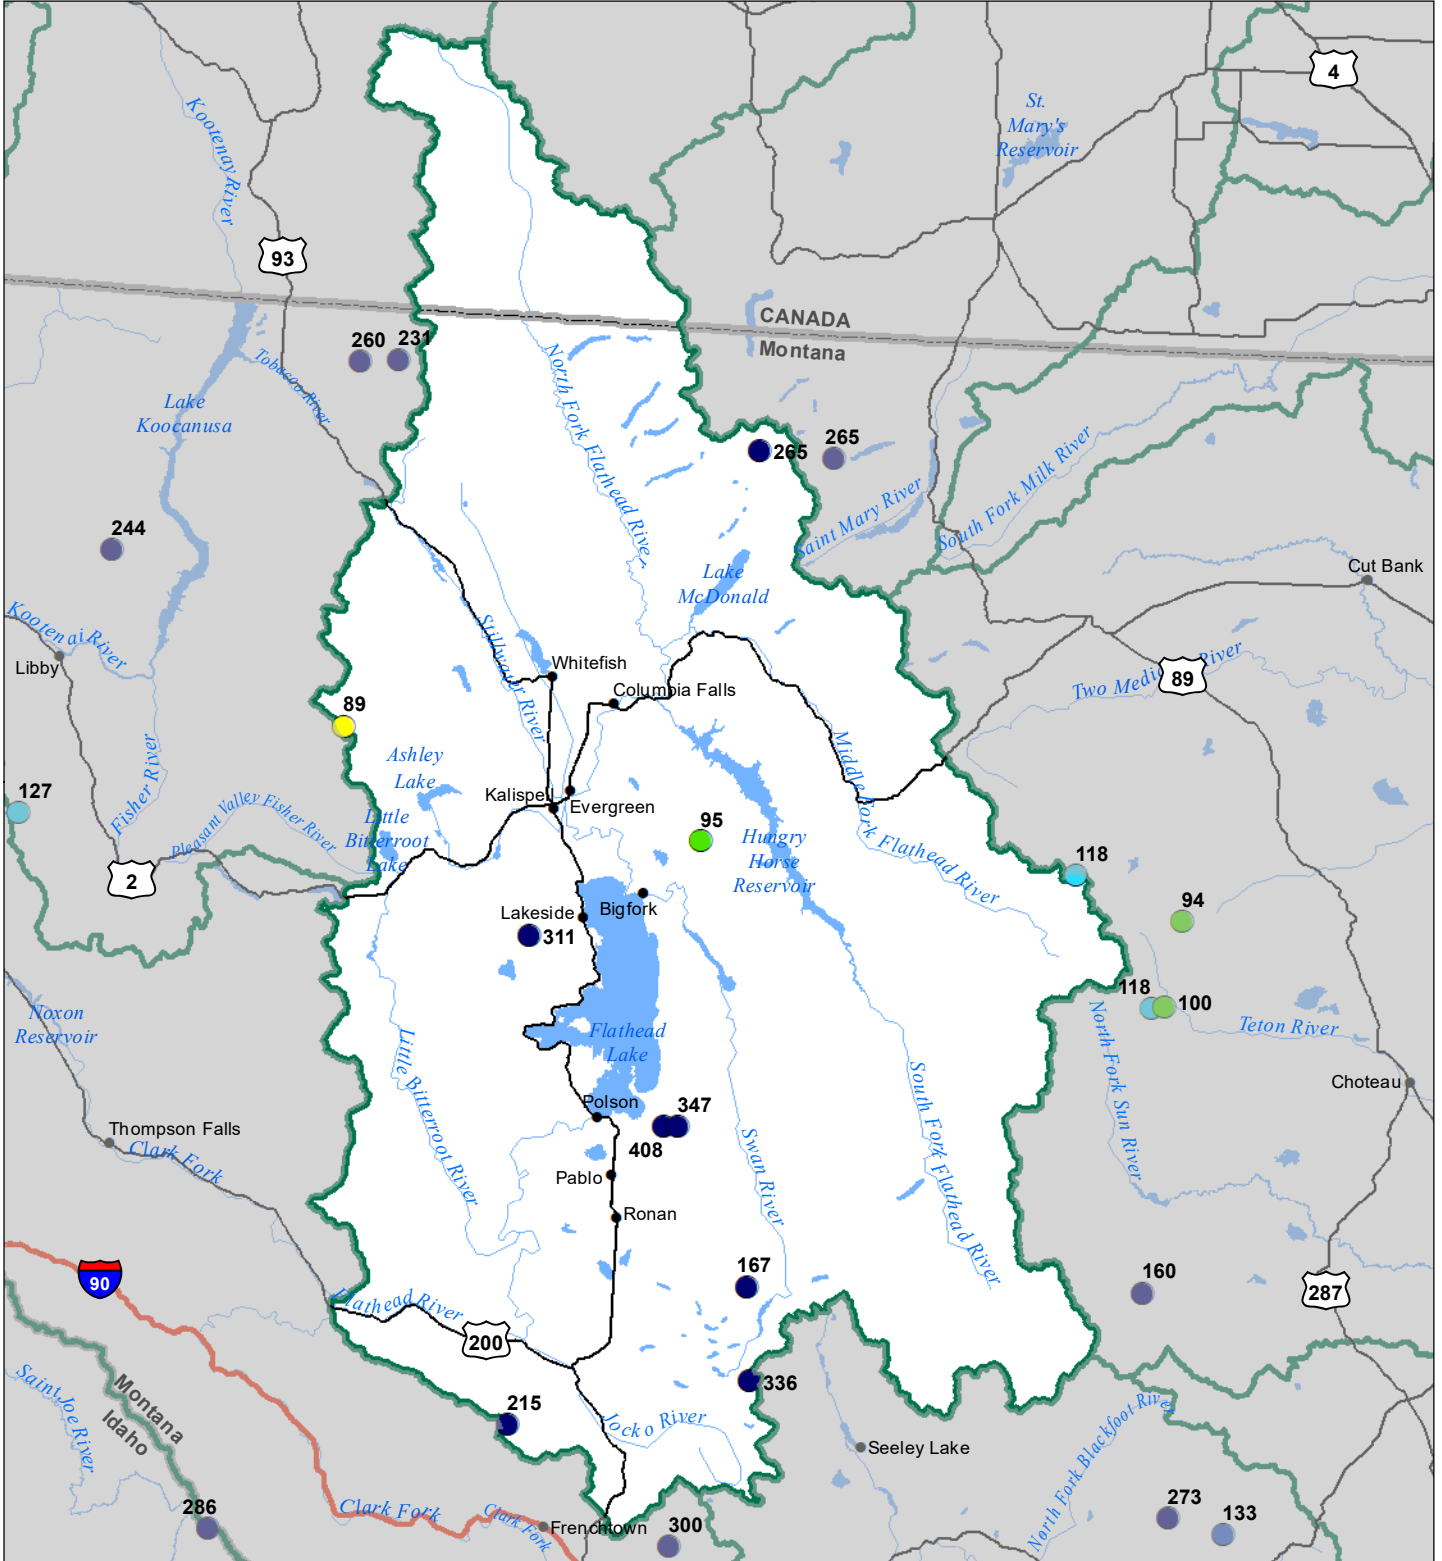

# Flathead River Basin Monthly Precipitation and Reservoir Levels Percentage of Normal September 1, 2023 (August 1, 2023 - September 1, 2023)

### Precipitation Percent of Normal

#### SNOTEL

- > 150%
- 131 - 150%
- 111 - 130%
- 91 - 110%
- 71 - 90%
- 51 - 70%
- 1 - 50%