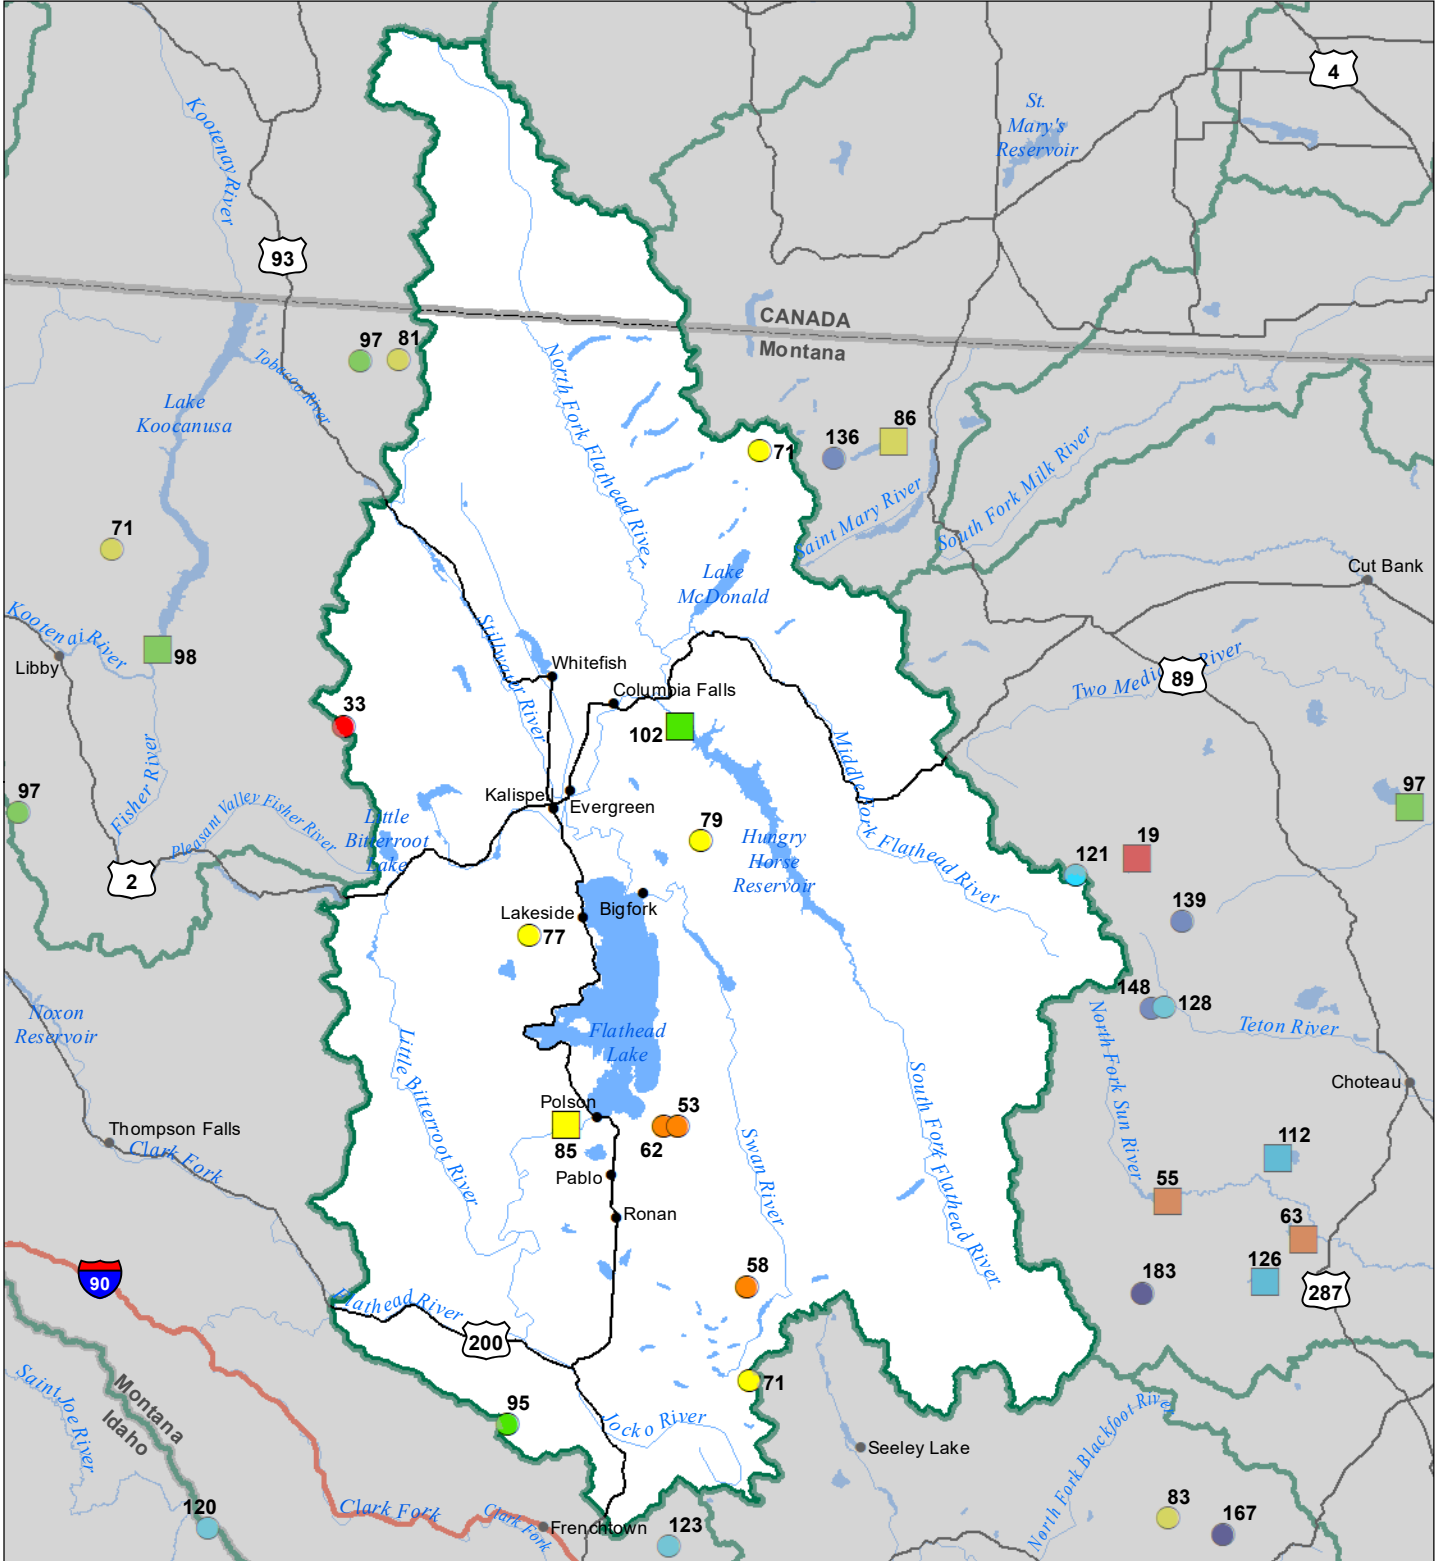

Flathead River Basin Monthly Precipitation and Reservoir Levels Percentage of Normal October 1, 2023 (September 1, 2023 - October 1, 2023)

Precipitation Percent of Normal

SNOTEL

- > 150%
- 131 - 150%
- 111 - 130%
- 91 - 110%
- 71 - 90%
- 51 - 70%
- 1 - 50%

COOP/ACIS

- > 150%
- 131 - 150%
- 111 - 130%
- 91 - 110%
- 71 - 90%
- 51 - 70%
- 1 - 50%

Reservoirs Percent of Normal

- > 150%
- 131 - 150%
- 111 - 130%
- 91 - 110%
- 71 - 90%
- 51 - 70%
- 1 - 50%