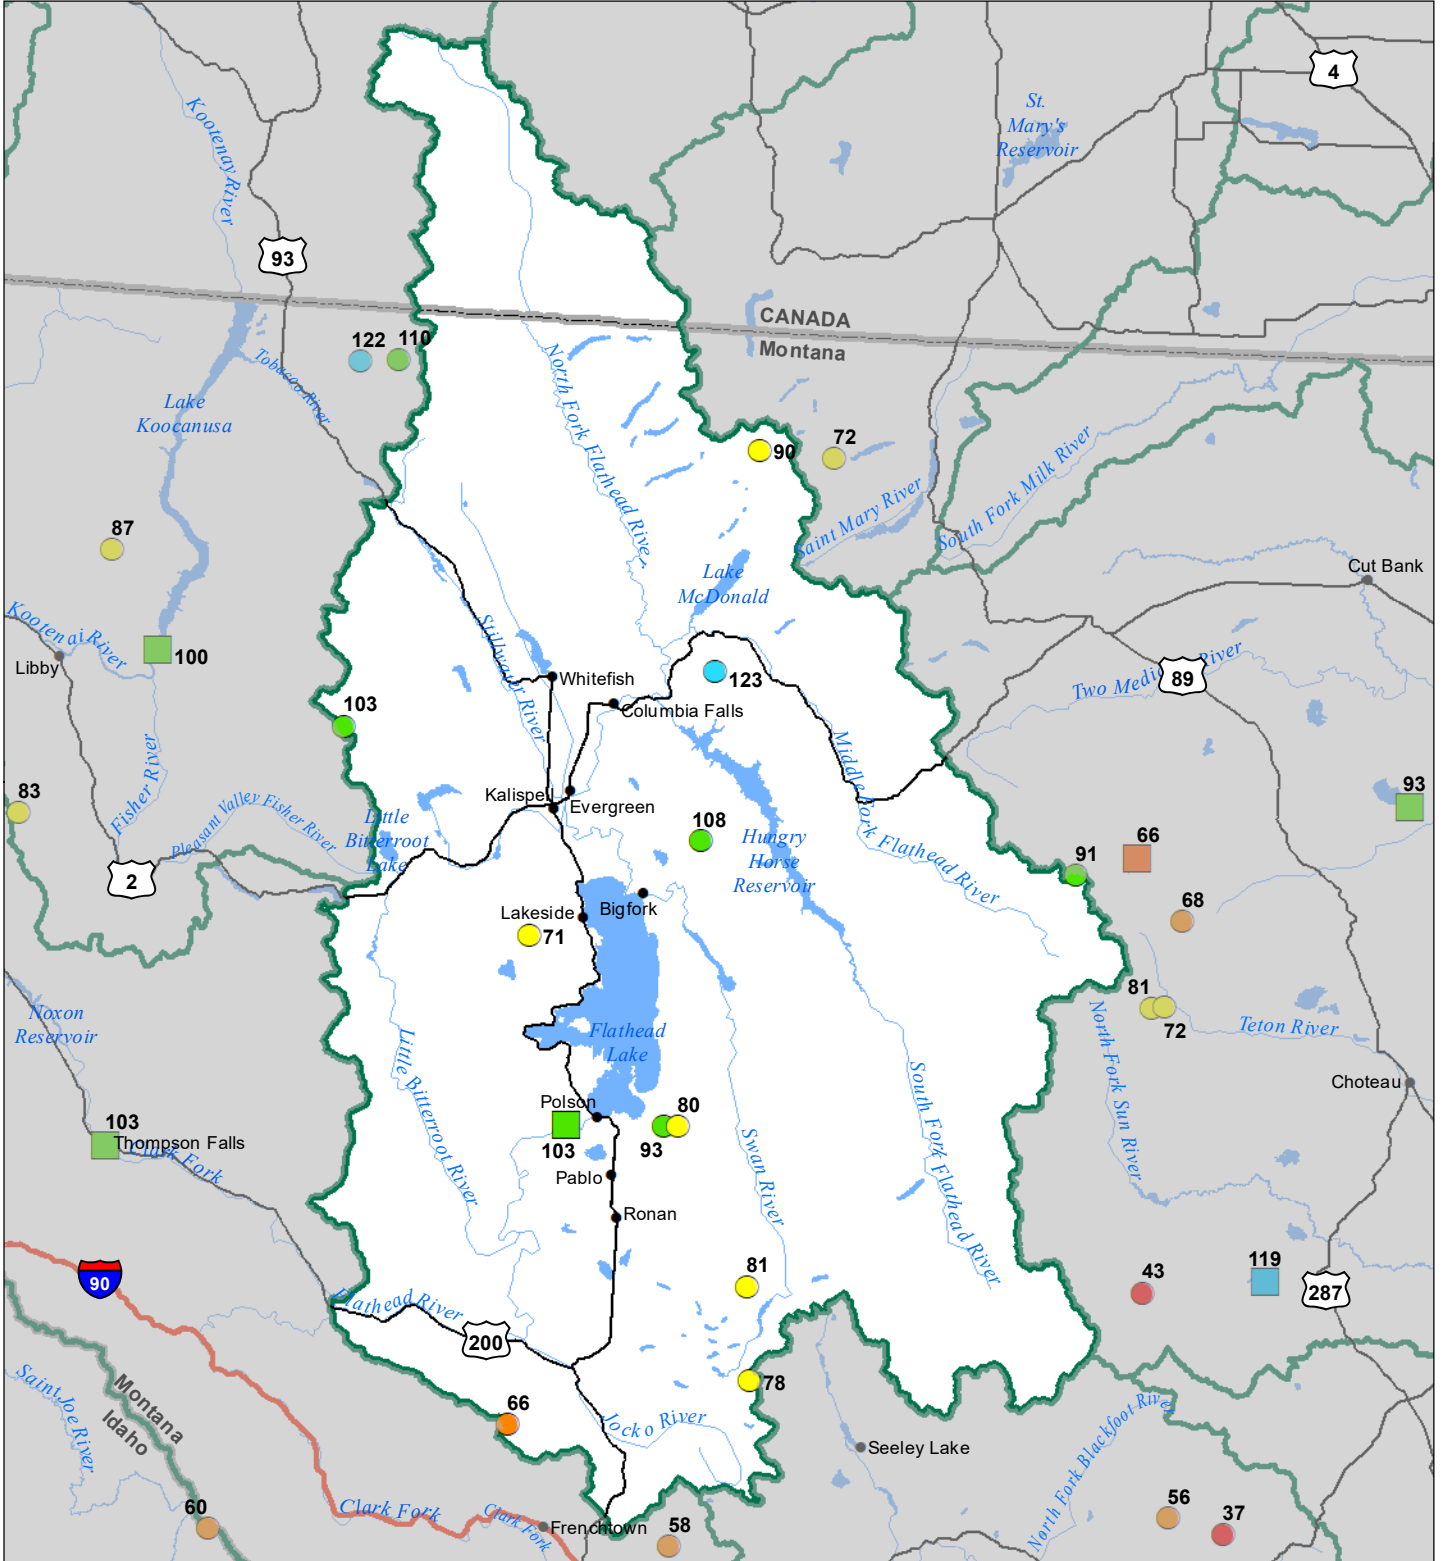

# Flathead River Basin Monthly Precipitation and Reservoir Levels Percentage of Normal December 1, 2023 (November 1, 2023 - December 1, 2023)

### Precipitation Percent of Normal

#### SNOTEL

- > 150%
- 131 - 150%
- 111 - 130%
- 91 - 110%
- 71 - 90%
- 51 - 70%
- 1 - 50%