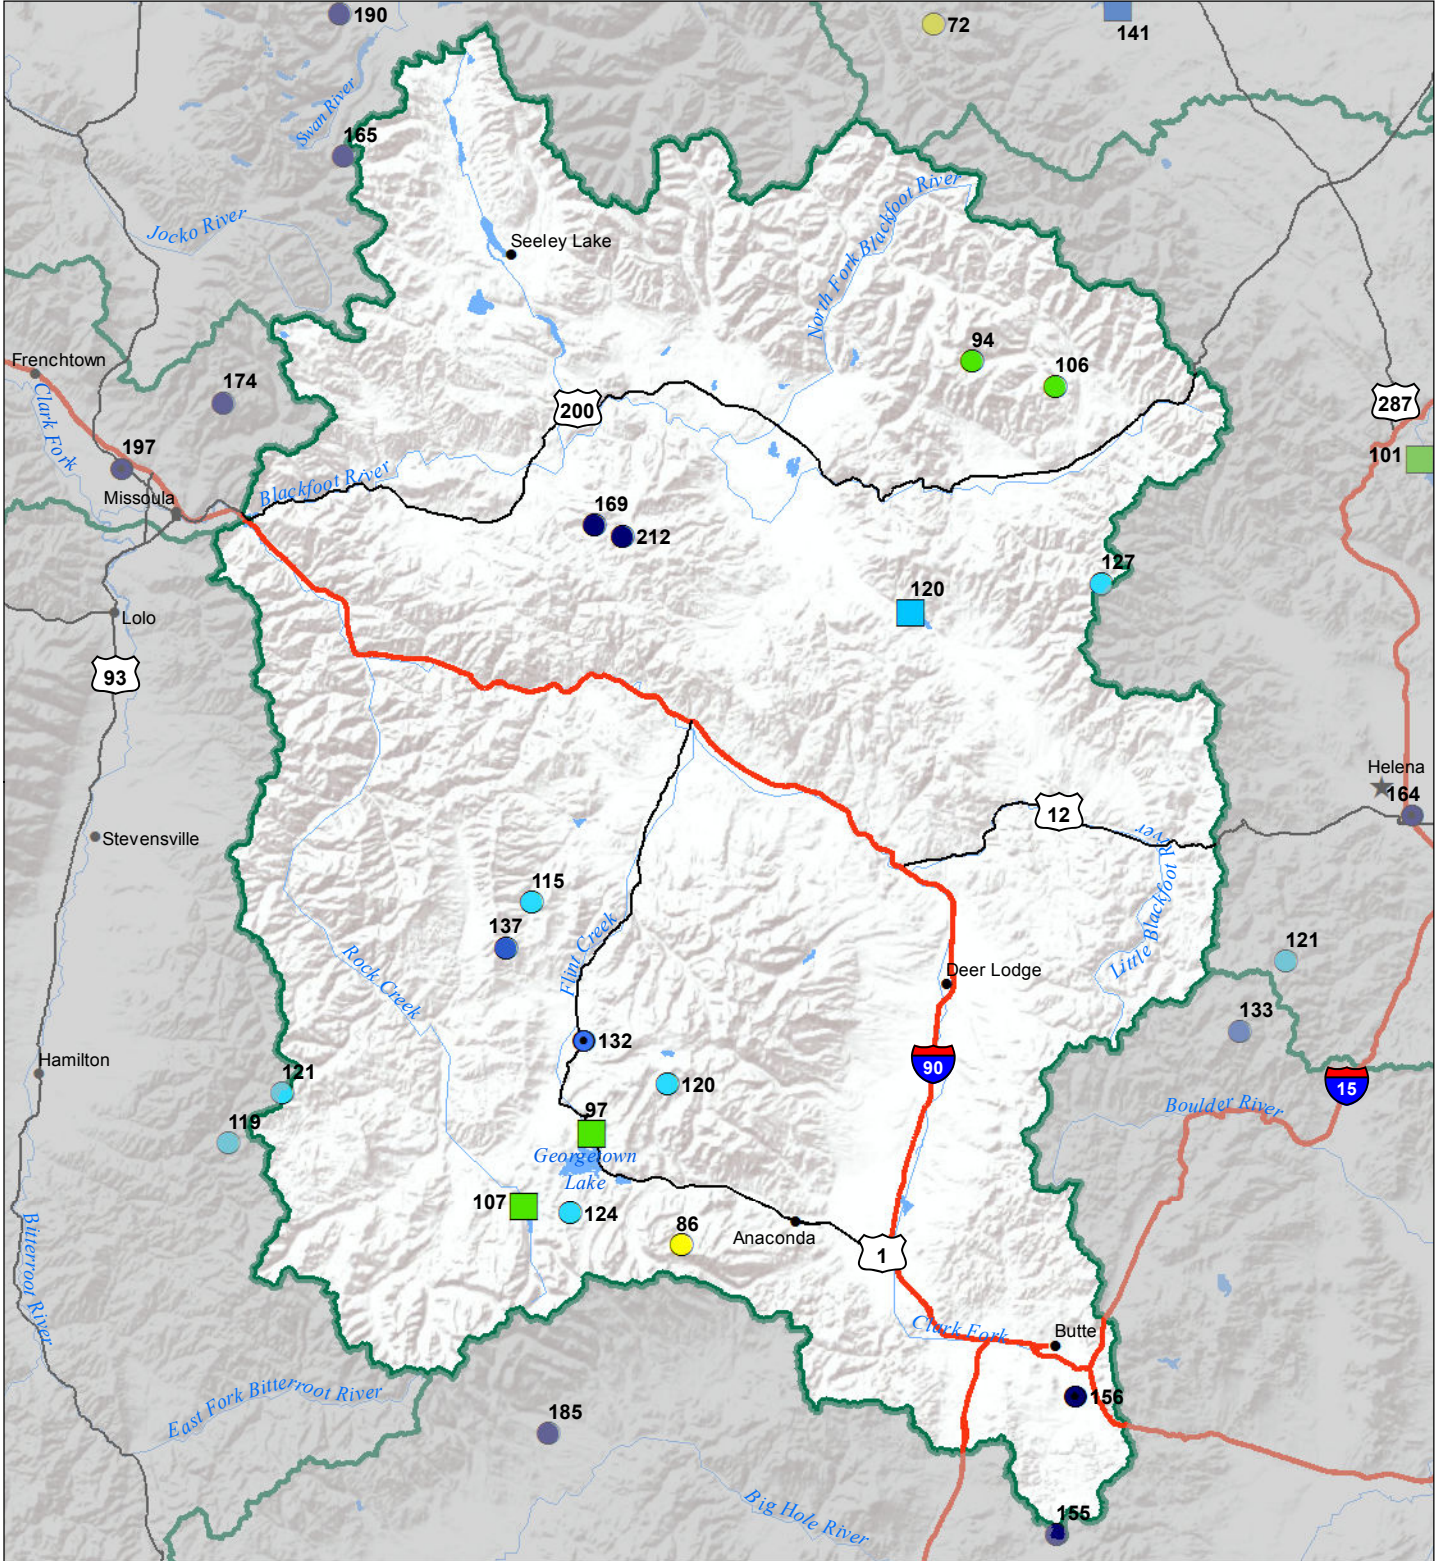

Upper Clark Fork River Basin Monthly Precipitation and Reservoir Levels Percentage of Normal May 1, 2018 (April 1, 2018 - May 1, 2018)

Precipitation Percent of Normal

SNOTEL

- > 150%
- 131 - 150%
- 111 - 130%
- 91 - 110%
- 71 - 90%
- 51 - 70%
- 1 - 50%

COOP/ACIS

- > 150%
- 131 - 150%
- 111 - 130%
- 91 - 110%
- 71 - 90%
- 51 - 70%
- 1 - 50%

Reservoirs Percent of Normal

- > 150%
- 131 - 150%
- 111 - 130%
- 91 - 110%
- 71 - 90%
- 51 - 70%
- 1 - 50%