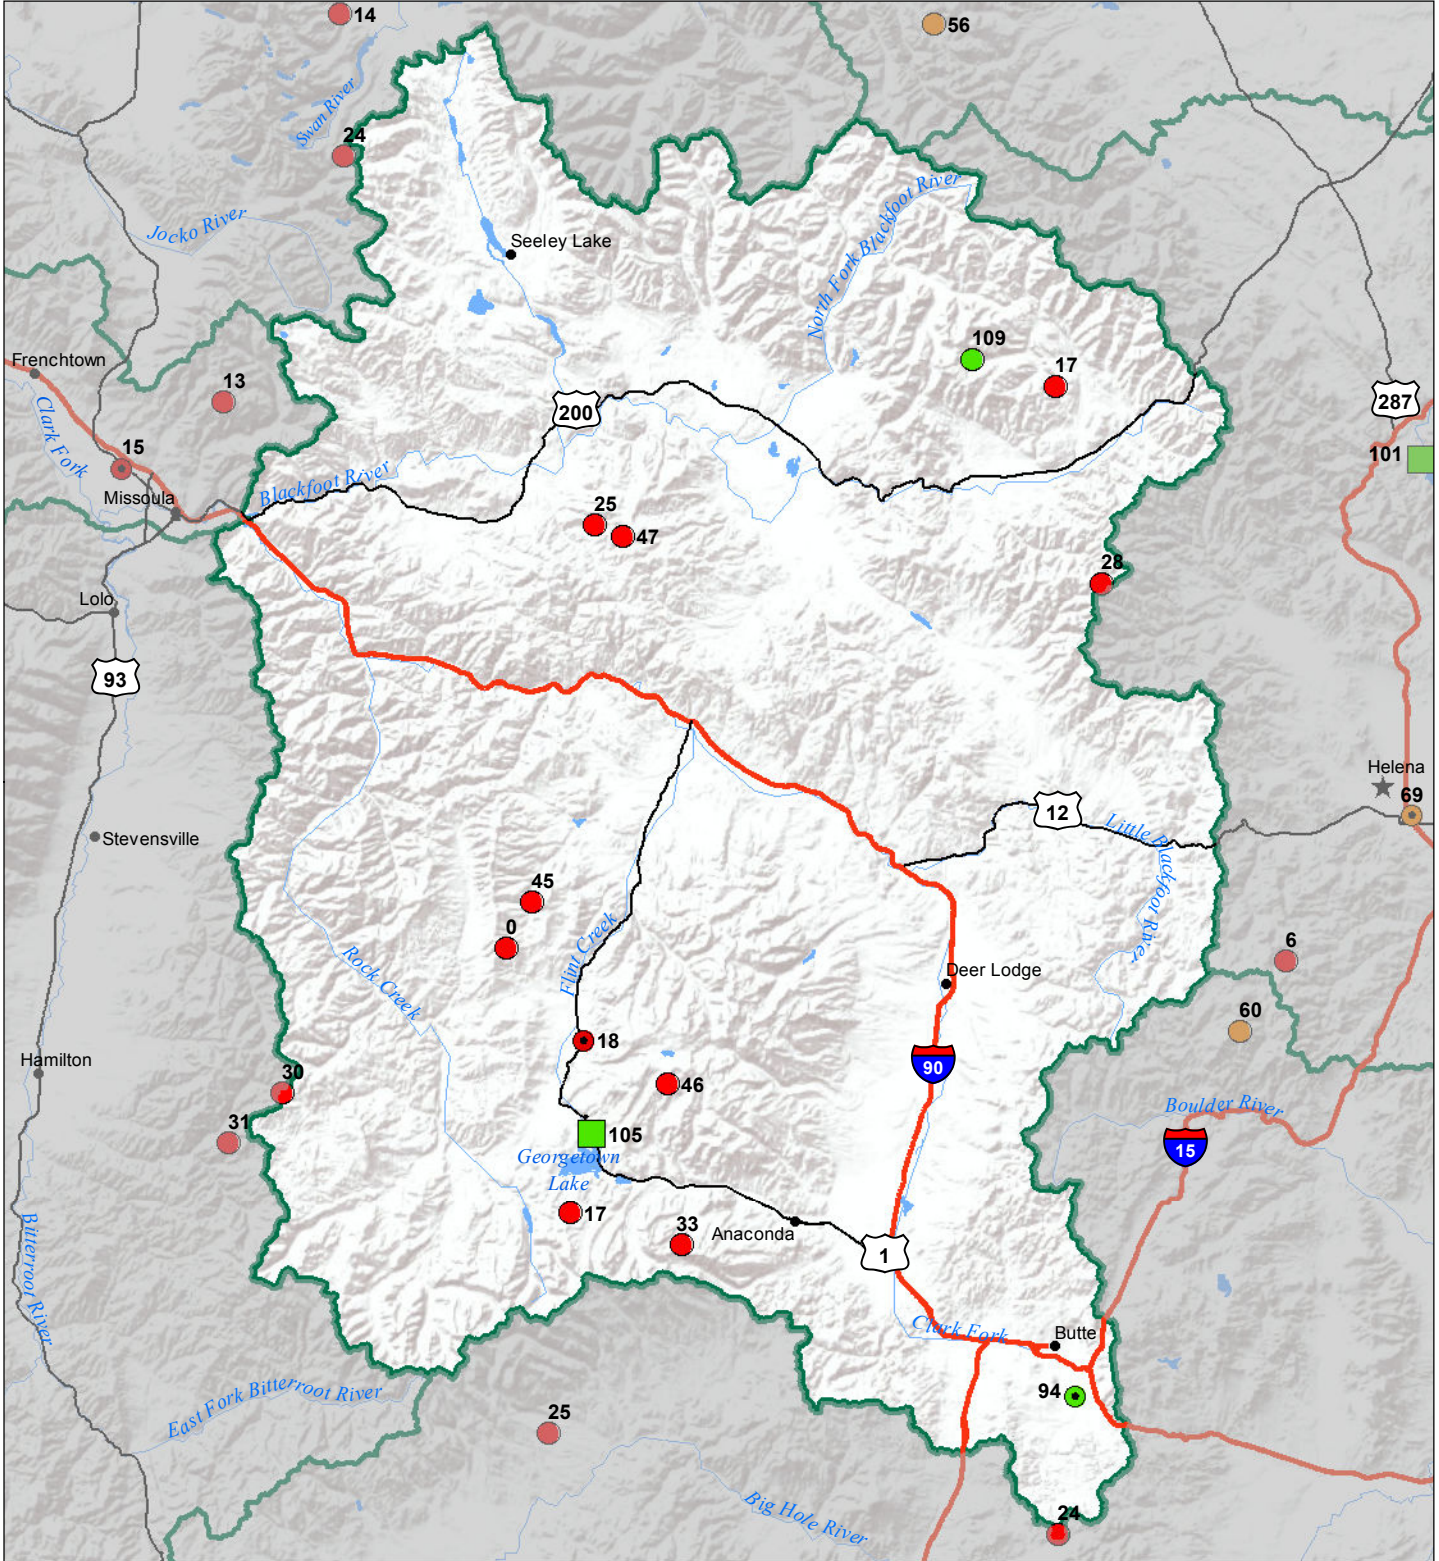

# Upper Clark Fork River Basin Monthly Precipitation and Reservoir Levels Percentage of Normal October 1, 2018 (September 1, 2018 - October 1, 2018)

### Precipitation Percent of Normal

#### SNOTEL

- > 150%
- 131 - 150%
- 111 - 130%
- 91 - 110%
- 71 - 90%
- 51 - 70%
- 1 - 50%

#### COOP/ACIS

- > 150%
- 131 - 150%
- 111 - 130%
- 91 - 110%
- 71 - 90%
- 51 - 70%
- 1 - 50%