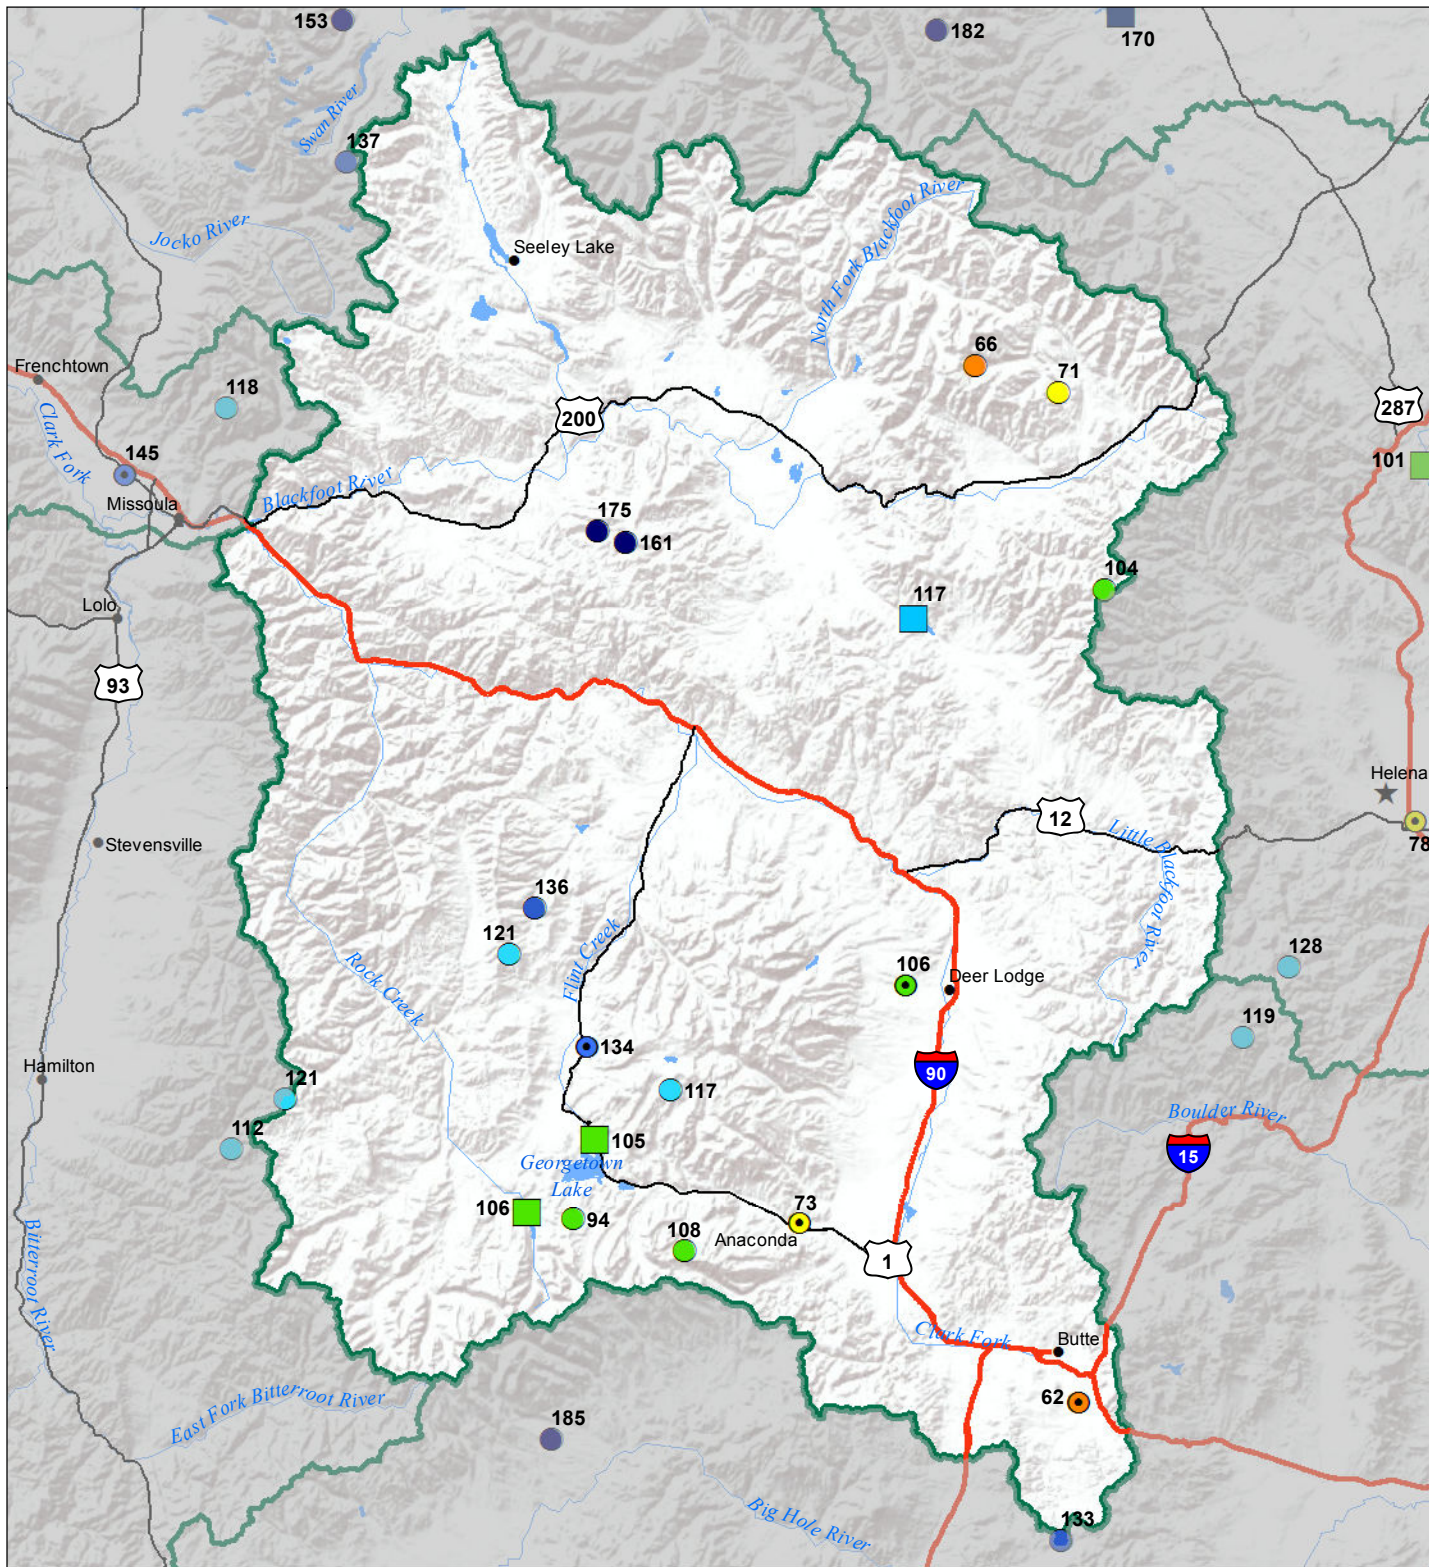

# Upper Clark Fork River Basin Monthly Precipitation and Reservoir Levels Percentage of Normal

November 1, 2018 (October 1, 2018 - November 1, 2018)

### Precipitation Percent of Normal

#### SNOTEL

- > 150%
- 131 - 150%
- 111 - 130%
- 118
- 91 - 110%
- 71 - 90%
- 51 - 70%
- 1 - 50%

#### COOP/ACIS

- > 150%
- 131 - 150%
- 111 - 130%
- 121
- 91 - 110%
- 71 - 90%
- 51 - 70%
- 1 - 50%