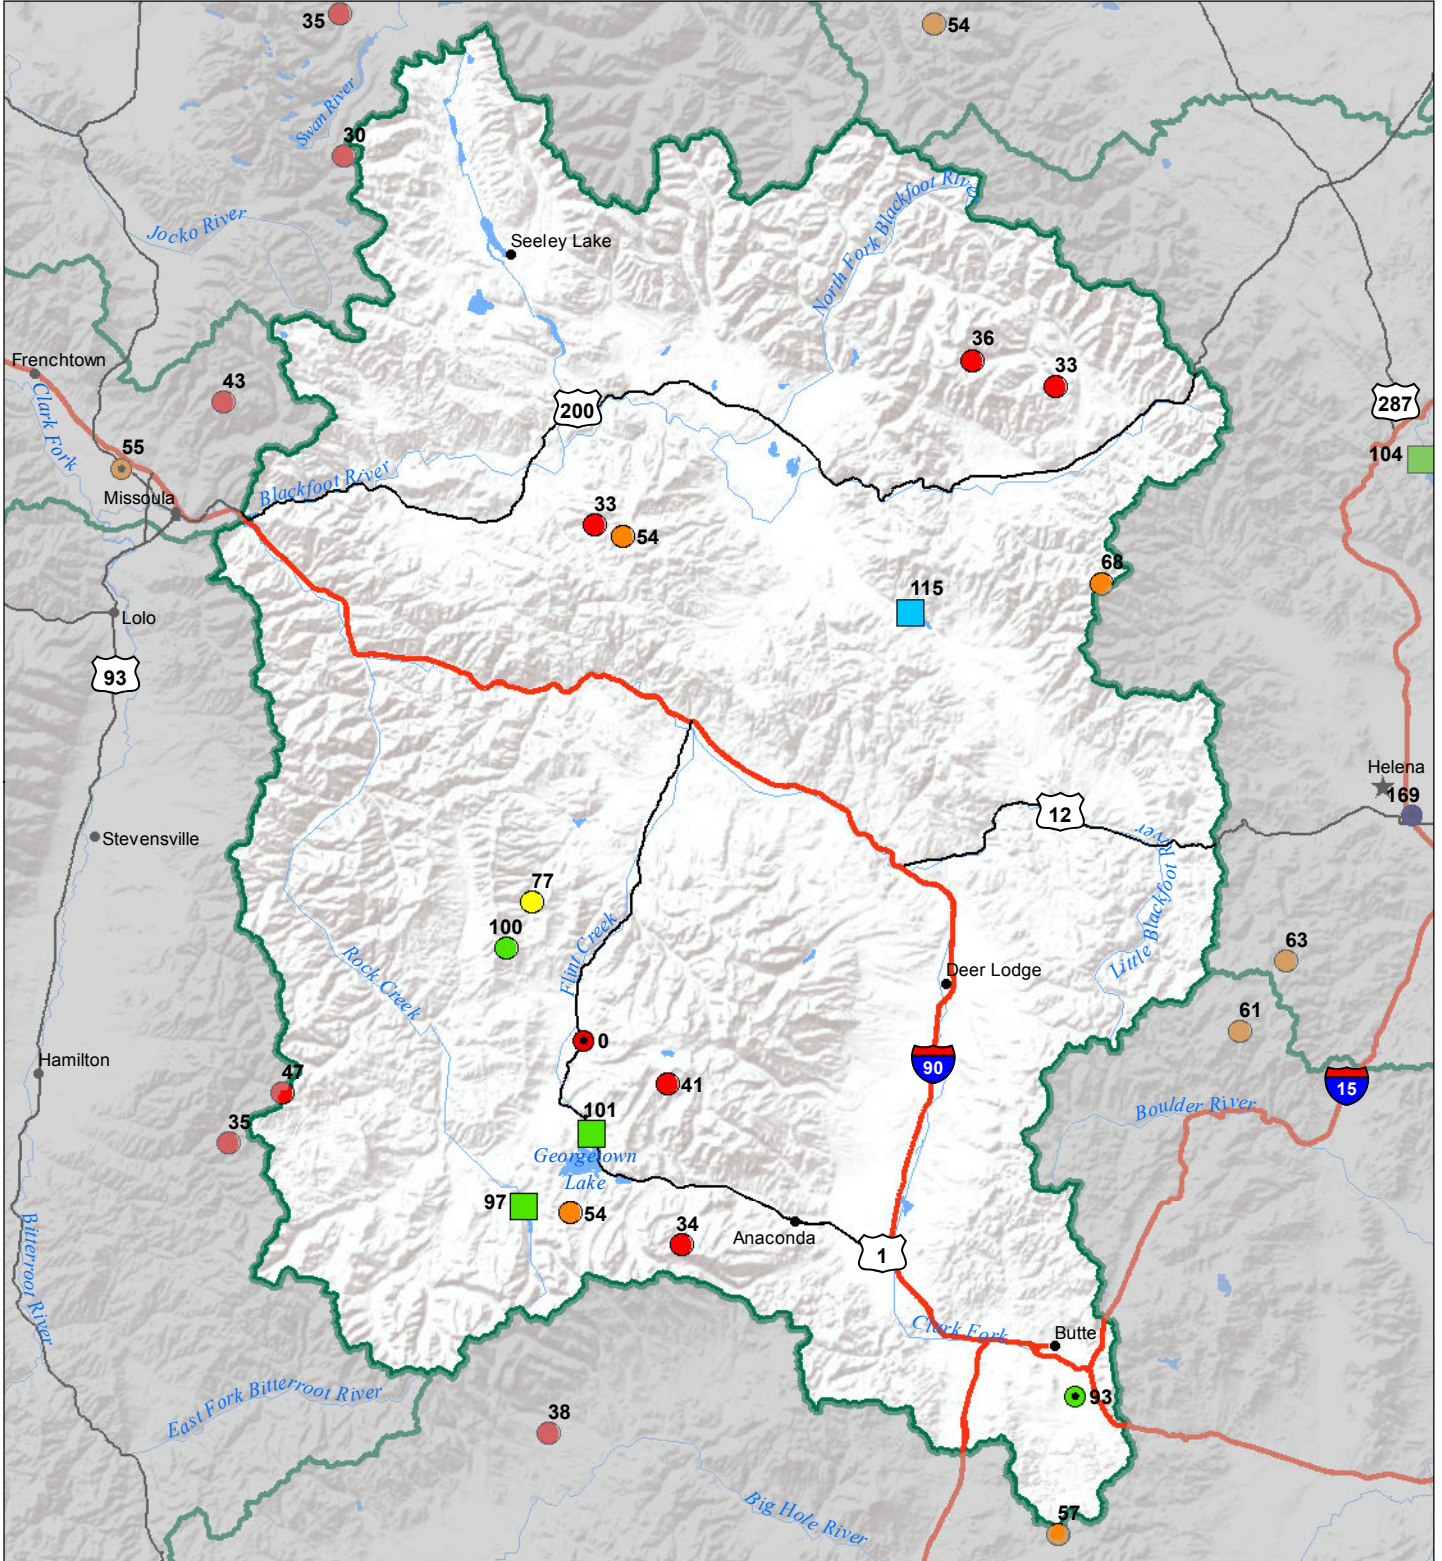

# Upper Clark Fork River Basin Monthly Precipitation and Reservoir Levels Percentage of Normal April 1, 2019 (March 1, 2019 - April 1, 2019)

### Precipitation Percent of Normal

#### SNOTEL

- > 150%
- 131 - 150%
- 111 - 130%
- 91 - 110%
- 71 - 90%
- 51 - 70%
- 1 - 50%

### Reservoirs Percent of Normal

- > 150%
- 131 - 150%
- 111 - 130%
- 91 - 110%
- 71 - 90%
- 51 - 70%
- 1 - 50%