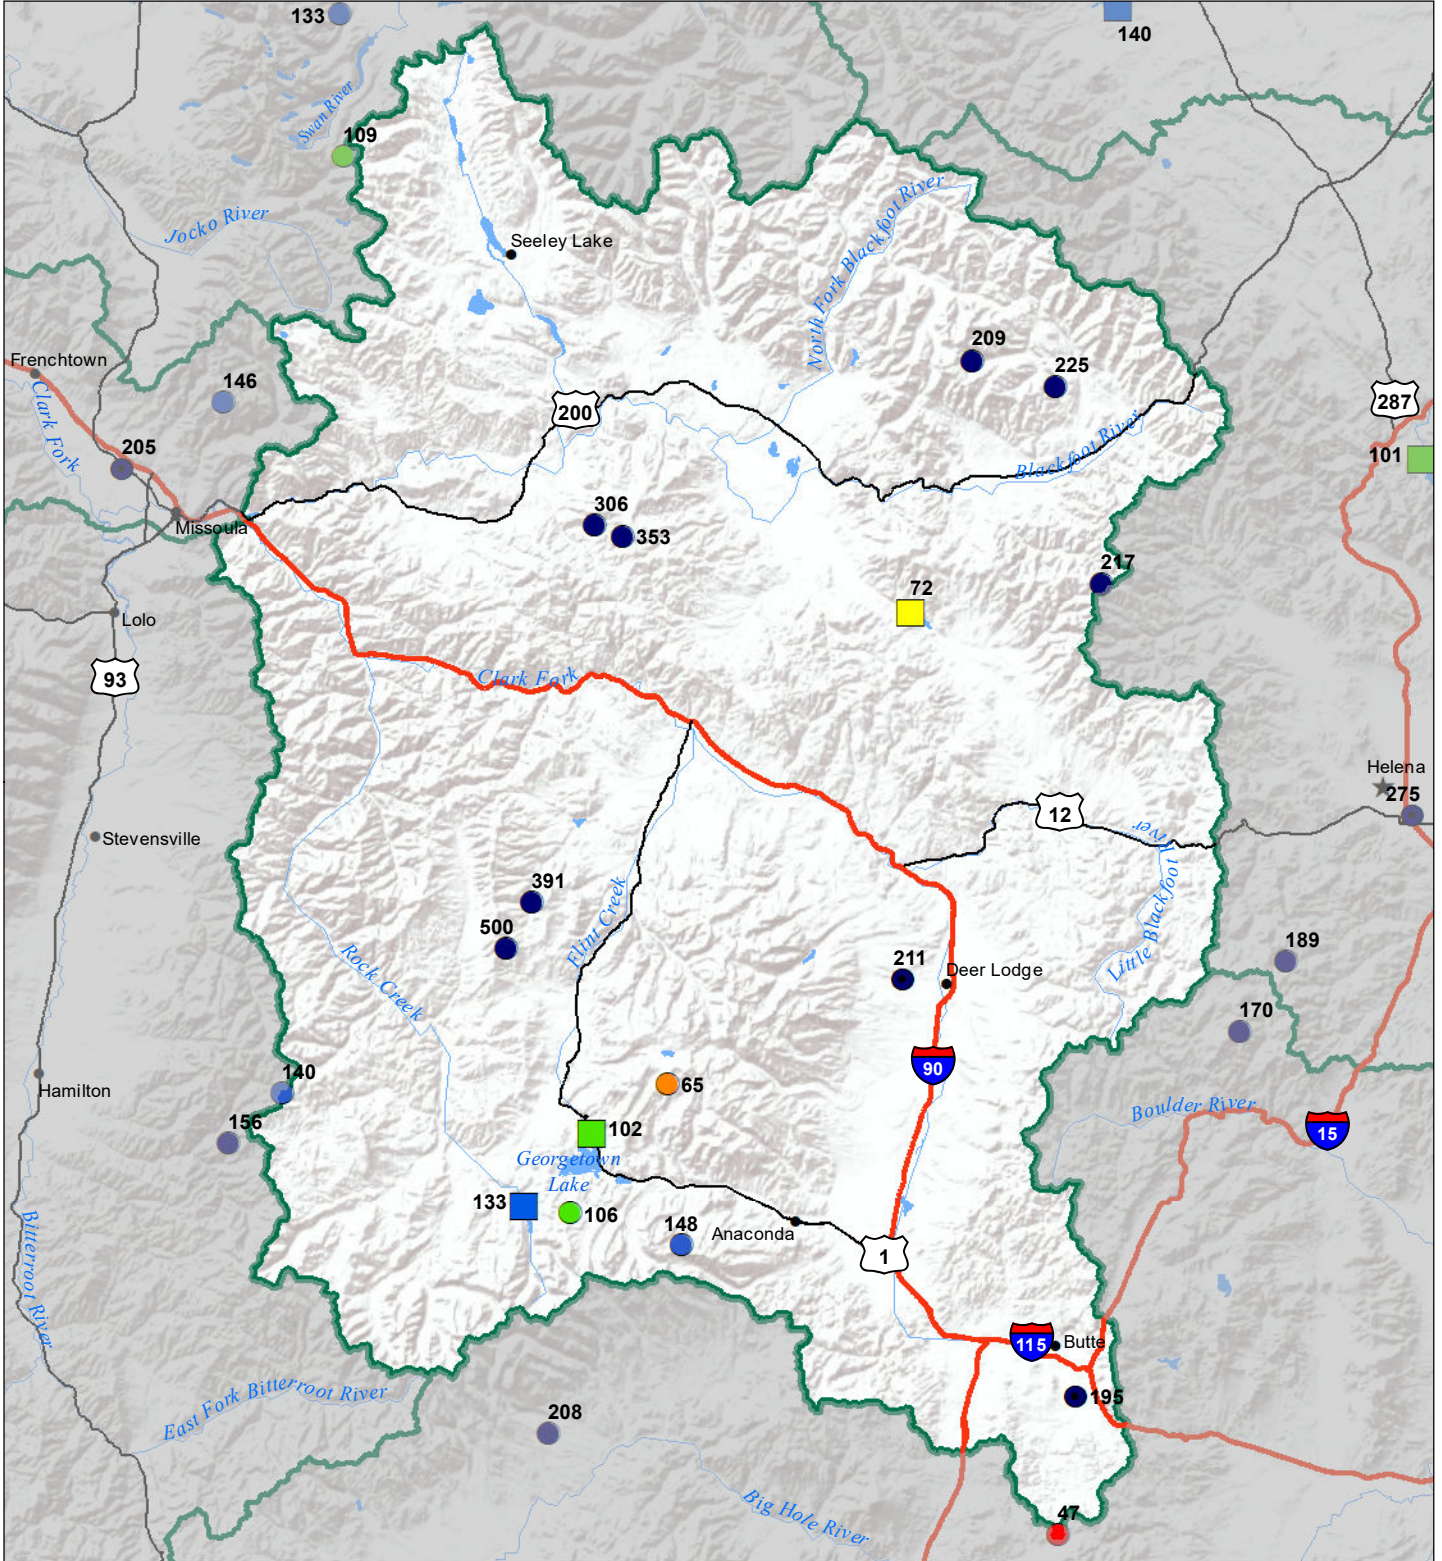

# Upper Clark Fork River Basin Monthly Precipitation and Reservoir Levels Percentage of Normal October 1, 2019 (September 1, 2019 - October 1, 2019)

### Precipitation Percent of Normal

#### SNOTEL

- > 150%
- 131 - 150%
- 111 - 130%
- 91 - 110%
- 71 - 90%
- 51 - 70%
- 1 - 50%

### Reservoirs Percent of Normal

- > 150%
- 131 - 150%
- 111 - 130%
- 91 - 110%
- 71 - 90%
- 51 - 70%
- 1 - 50%