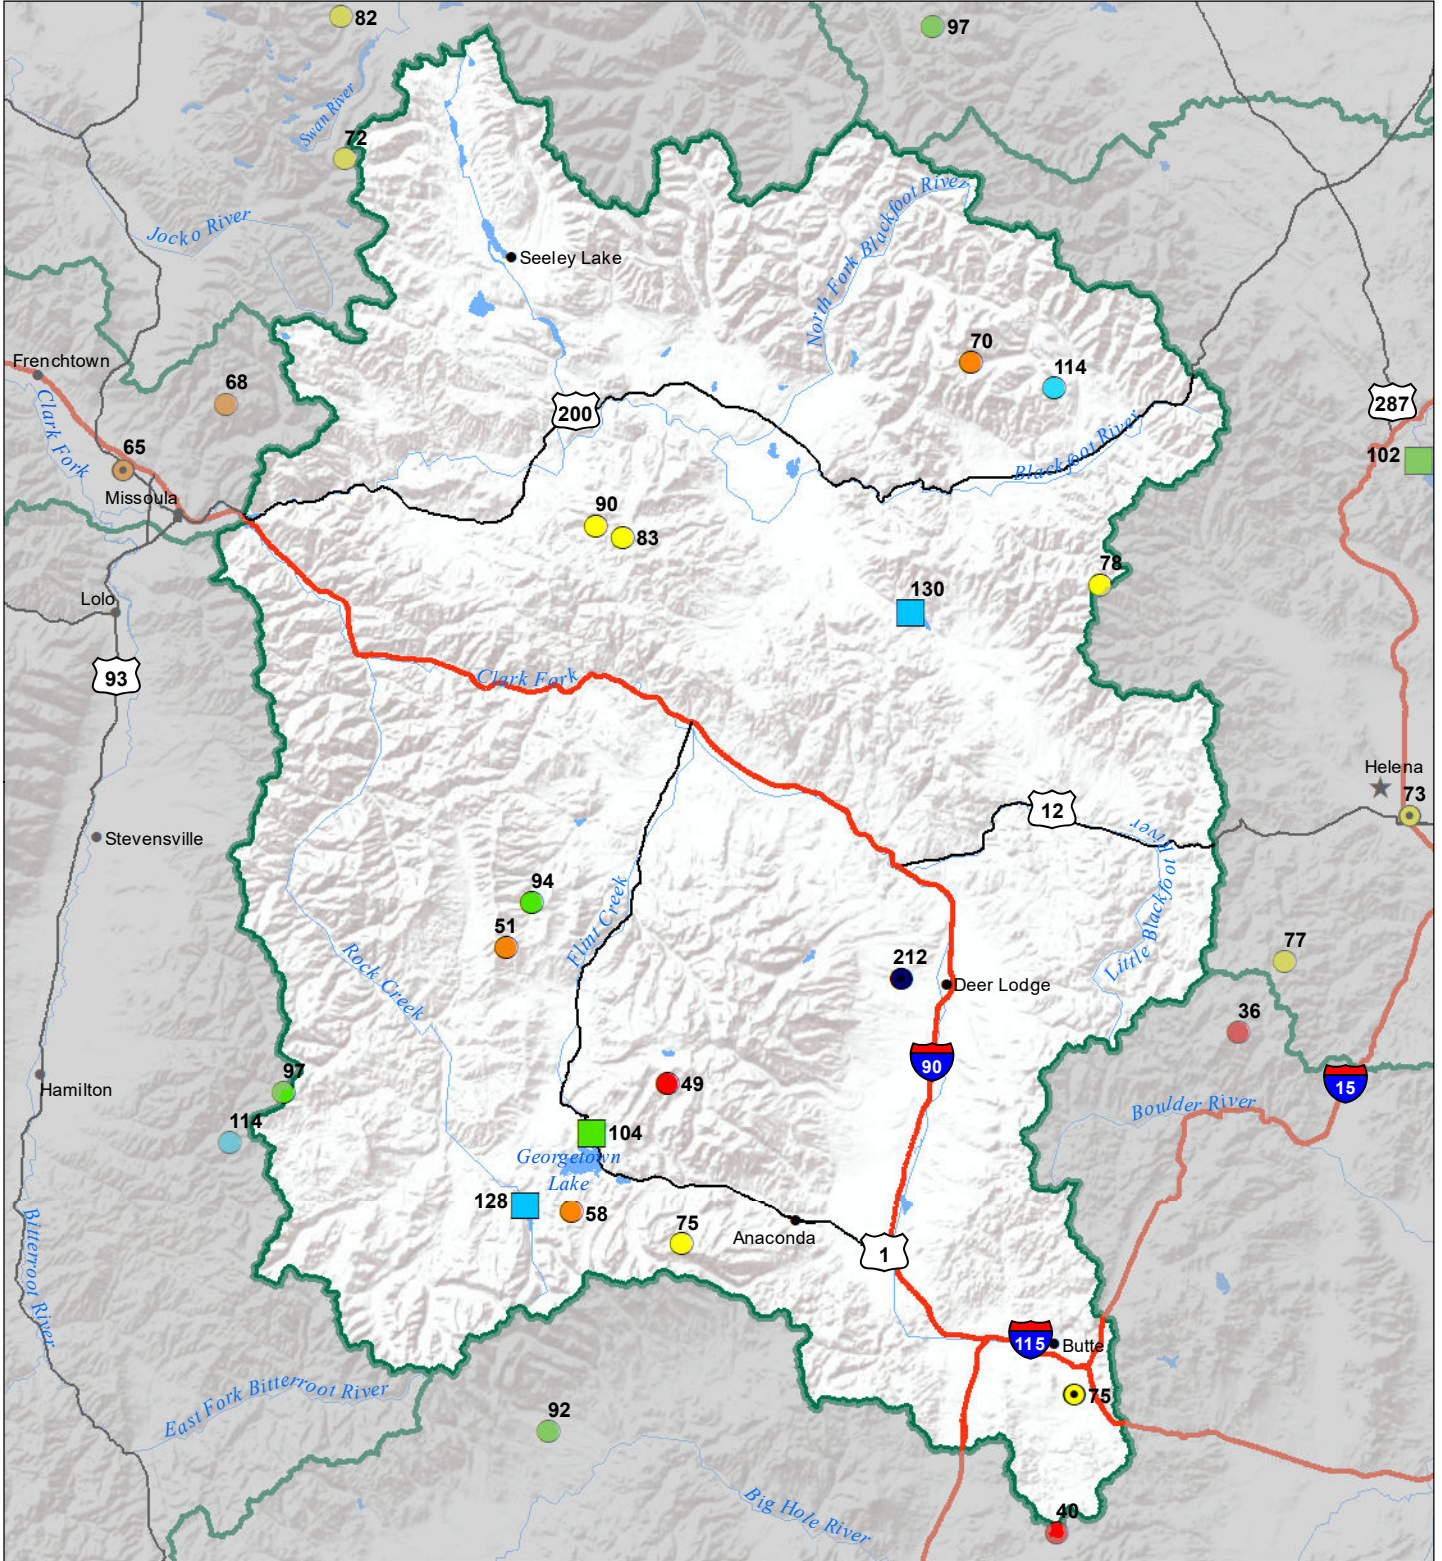

# Upper Clark Fork River Basin Monthly Precipitation and Reservoir Levels Percentage of Normal December 1, 2020 (November 1, 2020 - December 1, 2020)

### Precipitation Percent of Normal

#### SNOTEL

- > 150%
- 71 - 90%
- 131 - 150%
- 51 - 70%
- 111 - 130%
- 1 - 50%
- 91 - 110%

### Reservoirs Percent of Normal

- > 150%
- 131 - 150%
- 111 - 130%
- 91 - 110%
- 71 - 90%
- 51 - 70%
- 1 - 50%