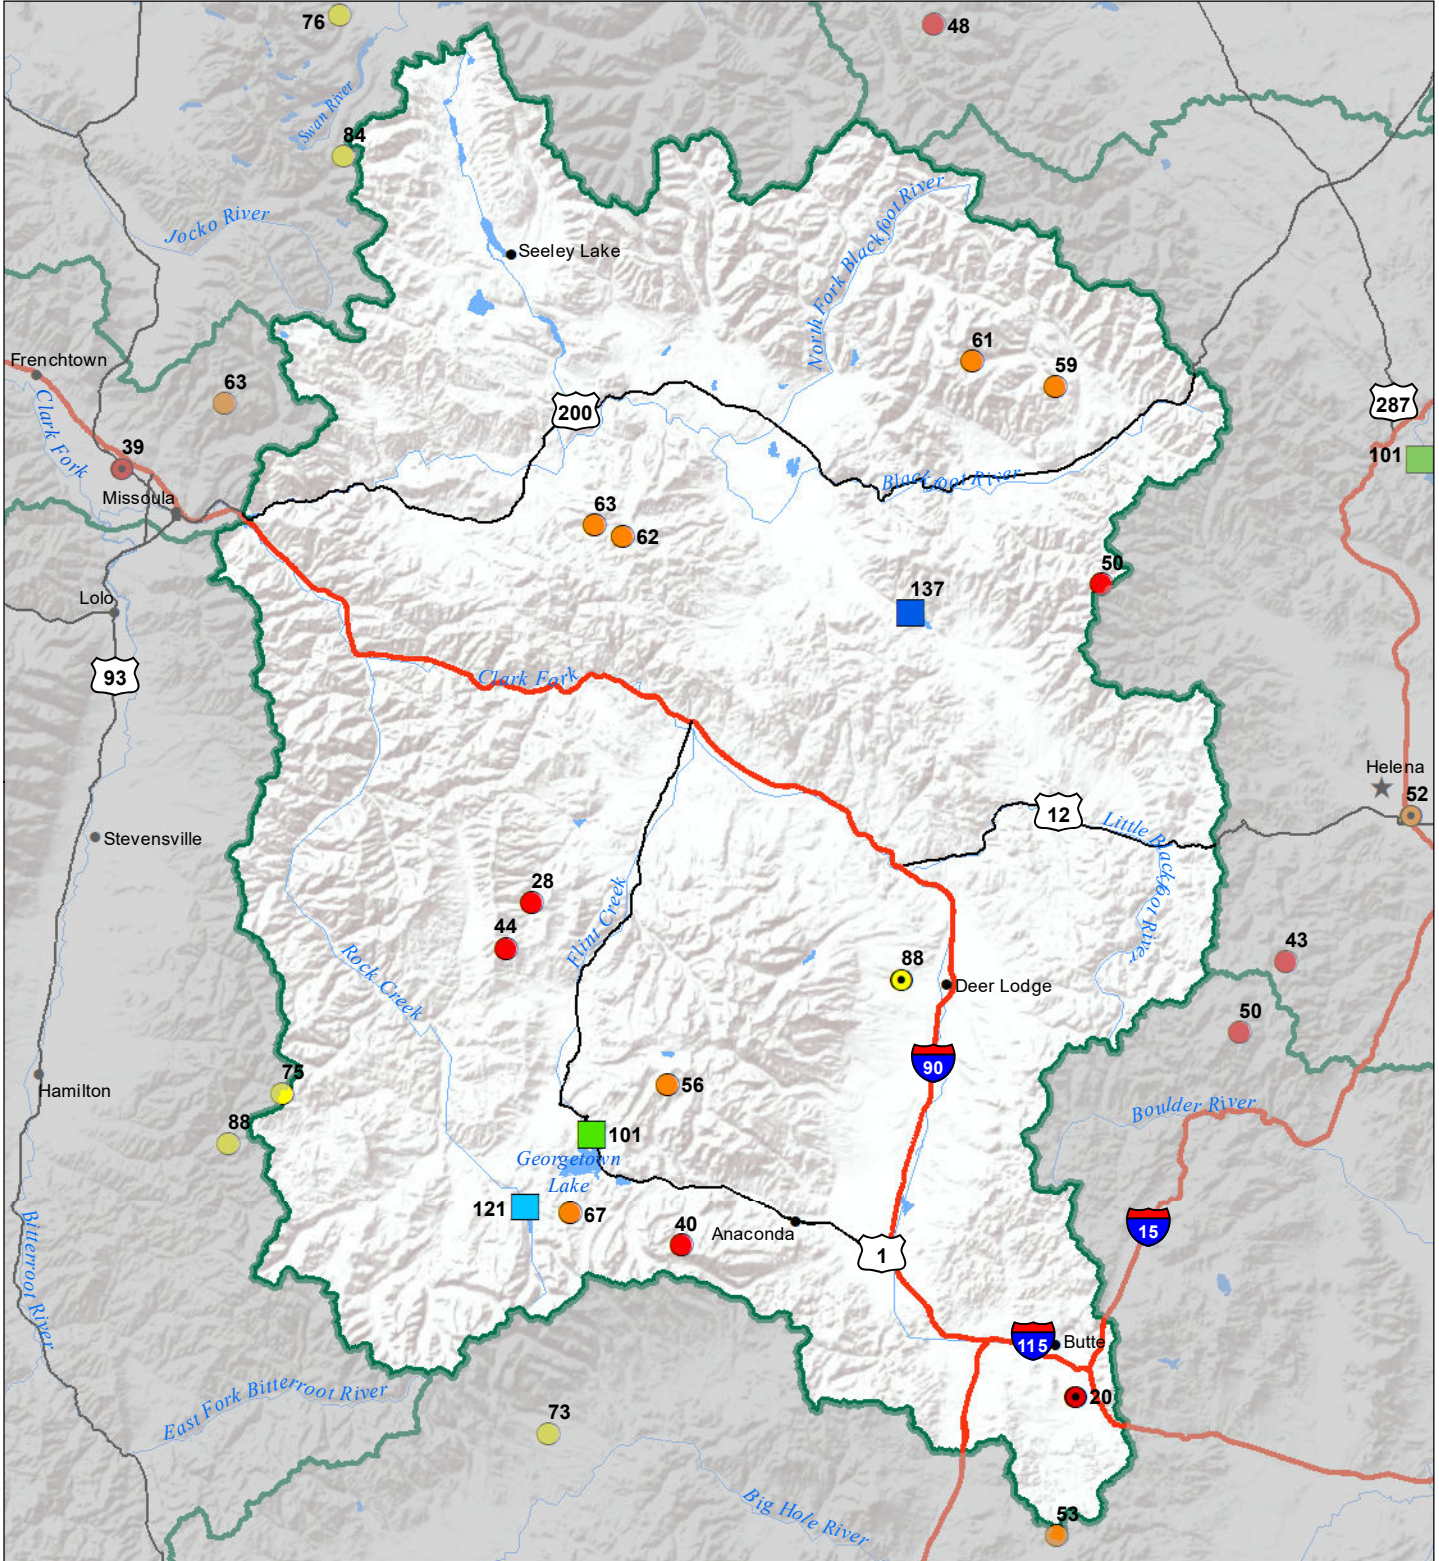

Upper Clark Fork River Basin Monthly Precipitation and Reservoir Levels Percentage of Normal January 1, 2021 (December 1, 2020 - January 1, 2021)

Precipitation Percent of Normal

SNOTEL

- > 150%
- 131 - 150%
- 111 - 130%
- 91 - 110%
- 71 - 90%
- 51 - 70%
- 1 - 50%

COOP/ACIS

- > 150%
- 131 - 150%
- 111 - 130%
- 91 - 110%
- 71 - 90%
- 51 - 70%
- 1 - 50%

Reservoirs Percent of Normal

- > 150%
- 131 - 150%
- 111 - 130%
- 91 - 110%
- 71 - 90%
- 51 - 70%
- 1 - 50%