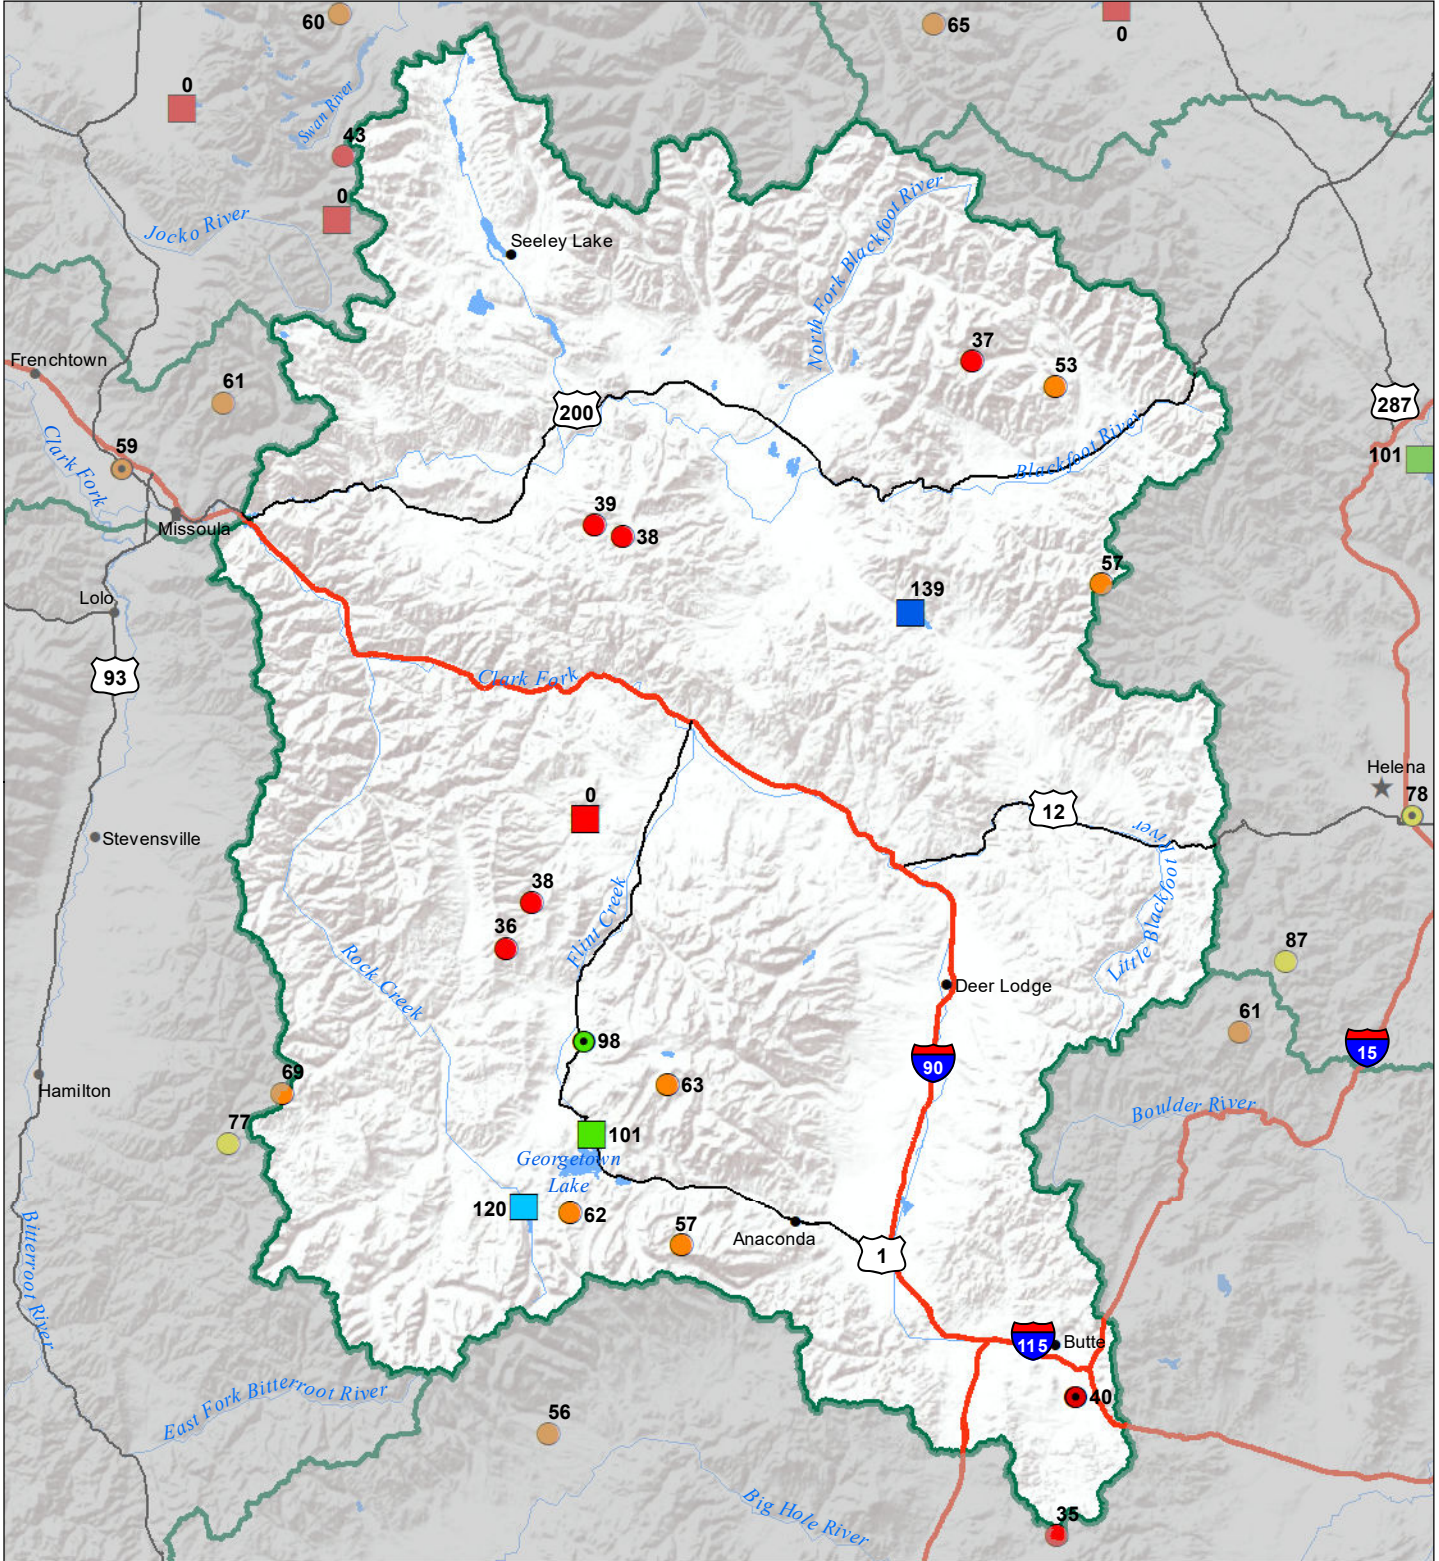

Upper Clark Fork River Basin Monthly Precipitation and Reservoir Levels Percentage of Normal February 1, 2021 (January 1, 2021 - February 1, 2021)

Precipitation Percent of Normal

SNOTEL

- > 150%
- 71 - 90%
- 131 - 150%
- 51 - 70%
- 111 - 130%
- 1 - 50%
- 91 - 110%

COOP/ACIS

- > 150%
- 71 - 90%
- 131 - 150%
- 51 - 70%
- 111 - 130%
- 1 - 50%
- 91 - 110%

Reservoirs Percent of Normal

- > 150%
- 131 - 150%
- 111 - 130%
- 91 - 110%
- 71 - 90%
- 51 - 70%
- 1 - 50%