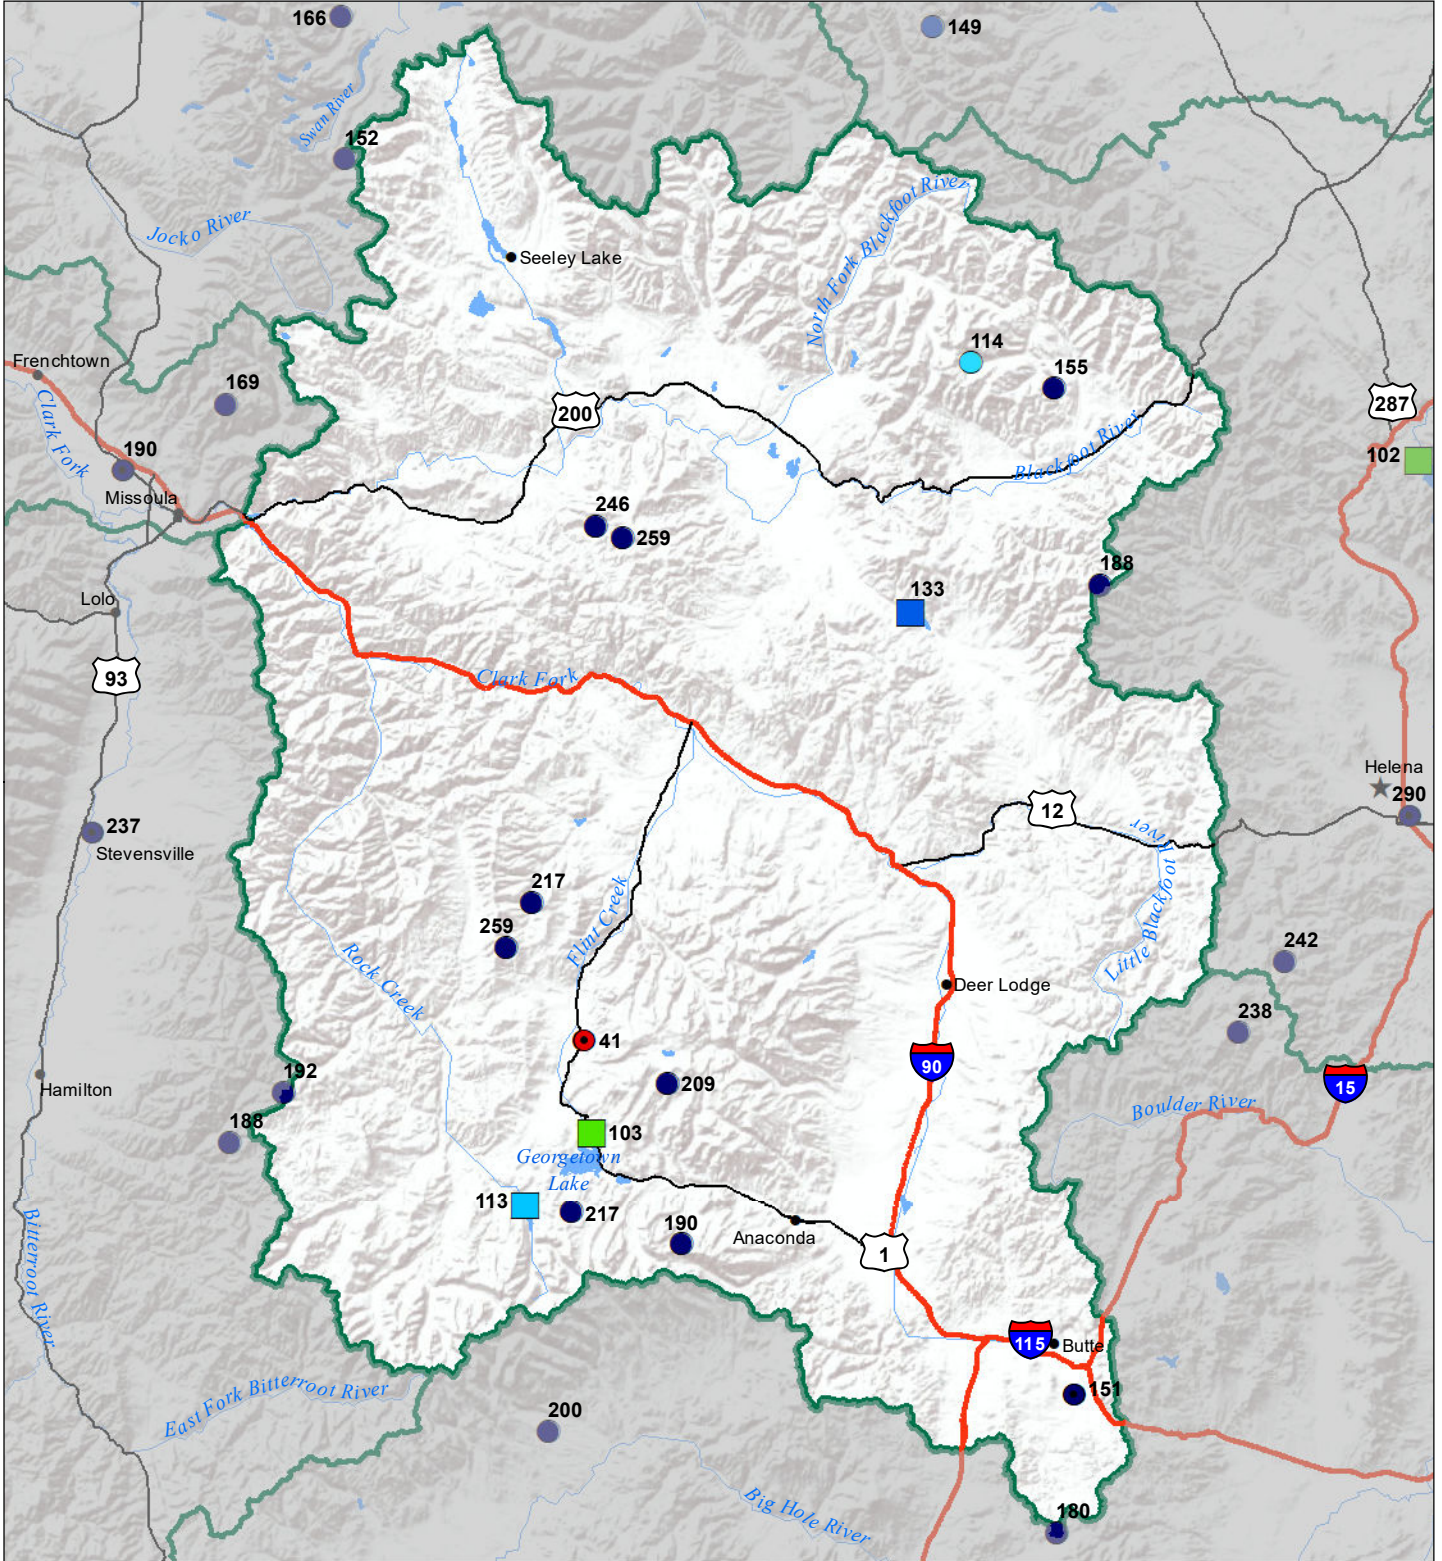

Upper Clark Fork River Basin Monthly Precipitation and Reservoir Levels Percentage of Normal March 1, 2021 (February 1, 2021 - March 1, 2021)

Precipitation Percent of Normal

SNOTEL		COOP/ACIS	
● > 150%	● 71 - 90%	● > 150%	● 71 - 90%
● 131 - 150%	● 51 - 70%	● 131 - 150%	● 51 - 70%
● 111 - 130%	● 1 - 50%	● 111 - 130%	● 1 - 50%
● 91 - 110%		● 91 - 110%	

Reservoirs Percent of Normal

■ > 150%
■ 131 - 150%
■ 111 - 130%
■ 91 - 110%
■ 71 - 90%
■ 51 - 70%
■ 1 - 50%