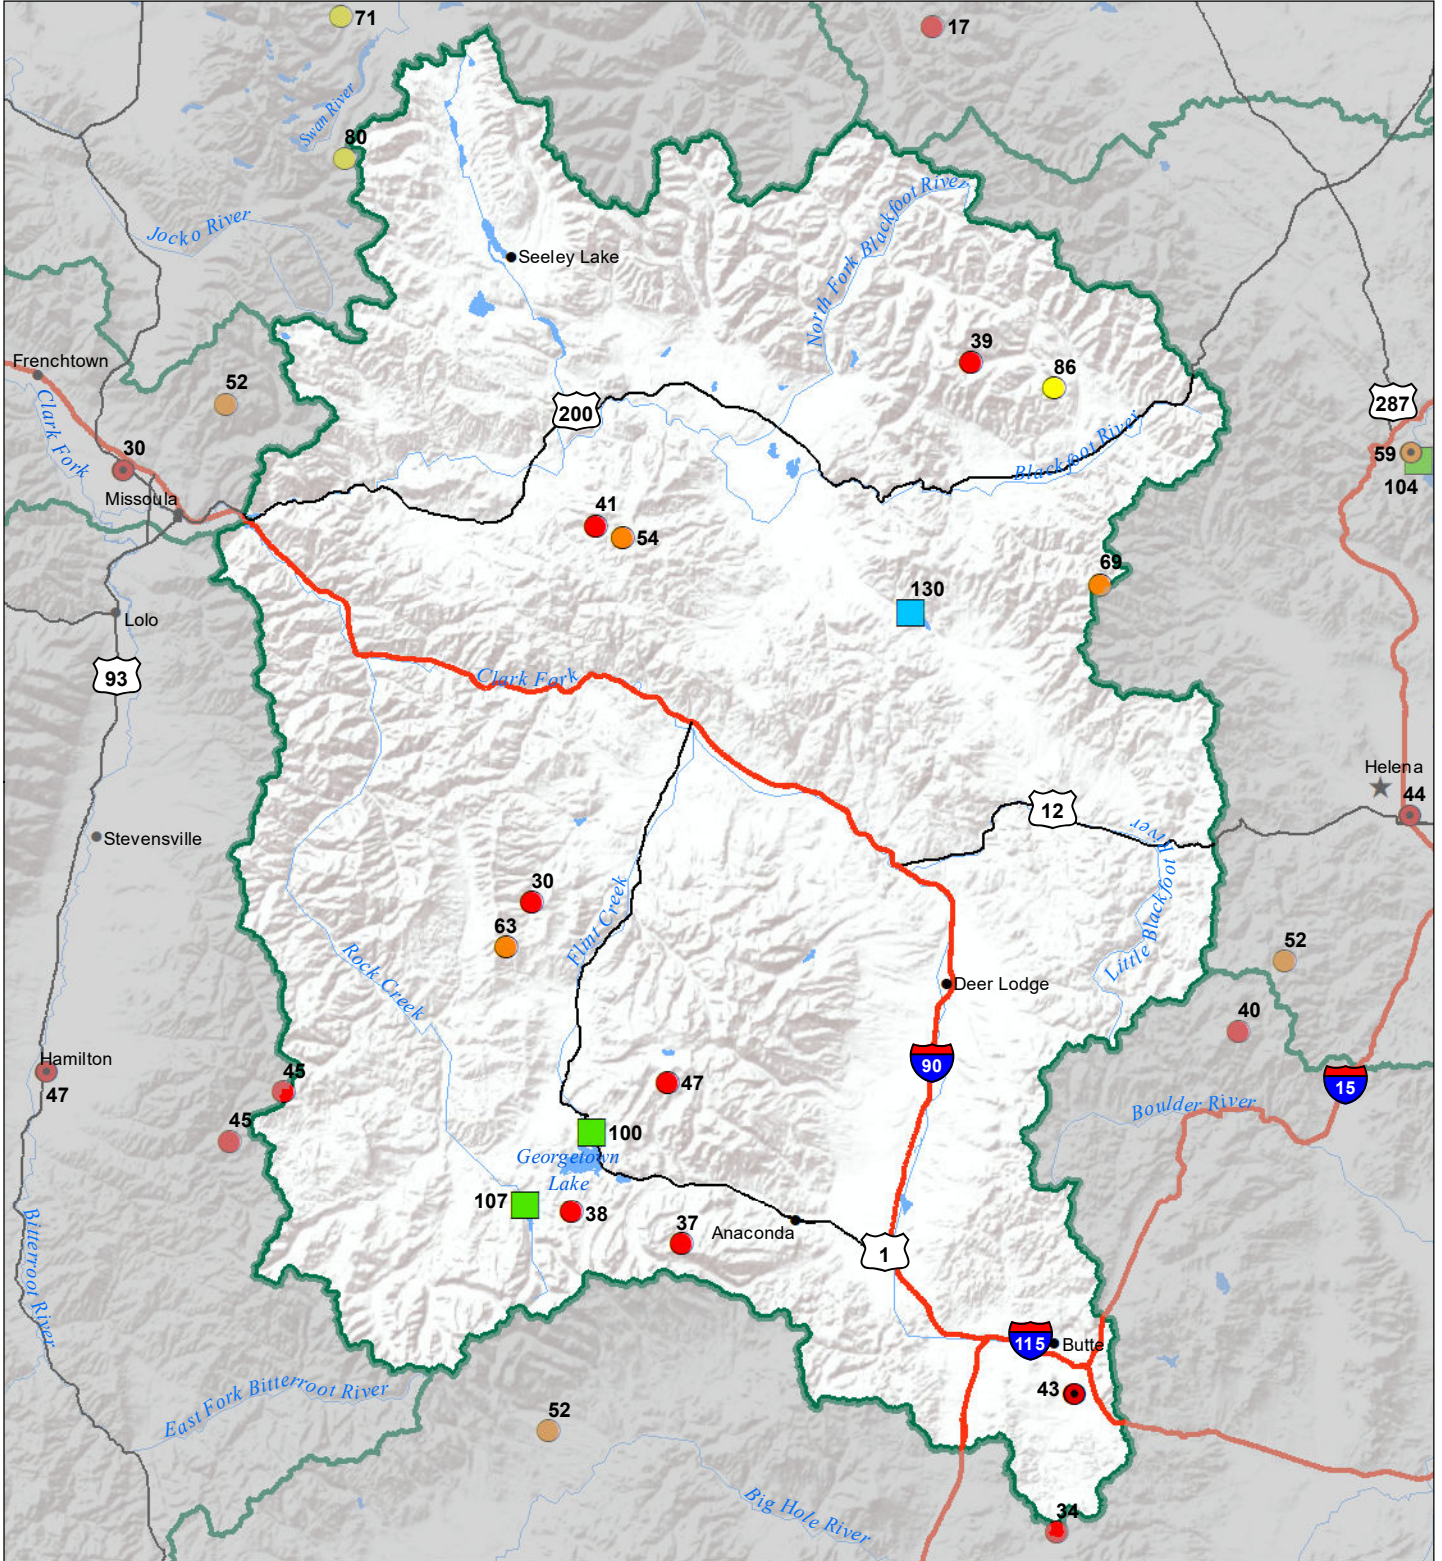

# Upper Clark Fork River Basin Monthly Precipitation and Reservoir Levels Percentage of Normal April 1, 2021 (March 1, 2021 - April 1, 2021)

### Precipitation Percent of Normal

#### SNOTEL

- > 150%
- 131 - 150%
- 111 - 130%
- 91 - 110%
- 71 - 90%
- 51 - 70%
- 1 - 50%

### Reservoirs Percent of Normal

- > 150%
- 131 - 150%
- 111 - 130%
- 91 - 110%
- 71 - 90%
- 51 - 70%
- 1 - 50%