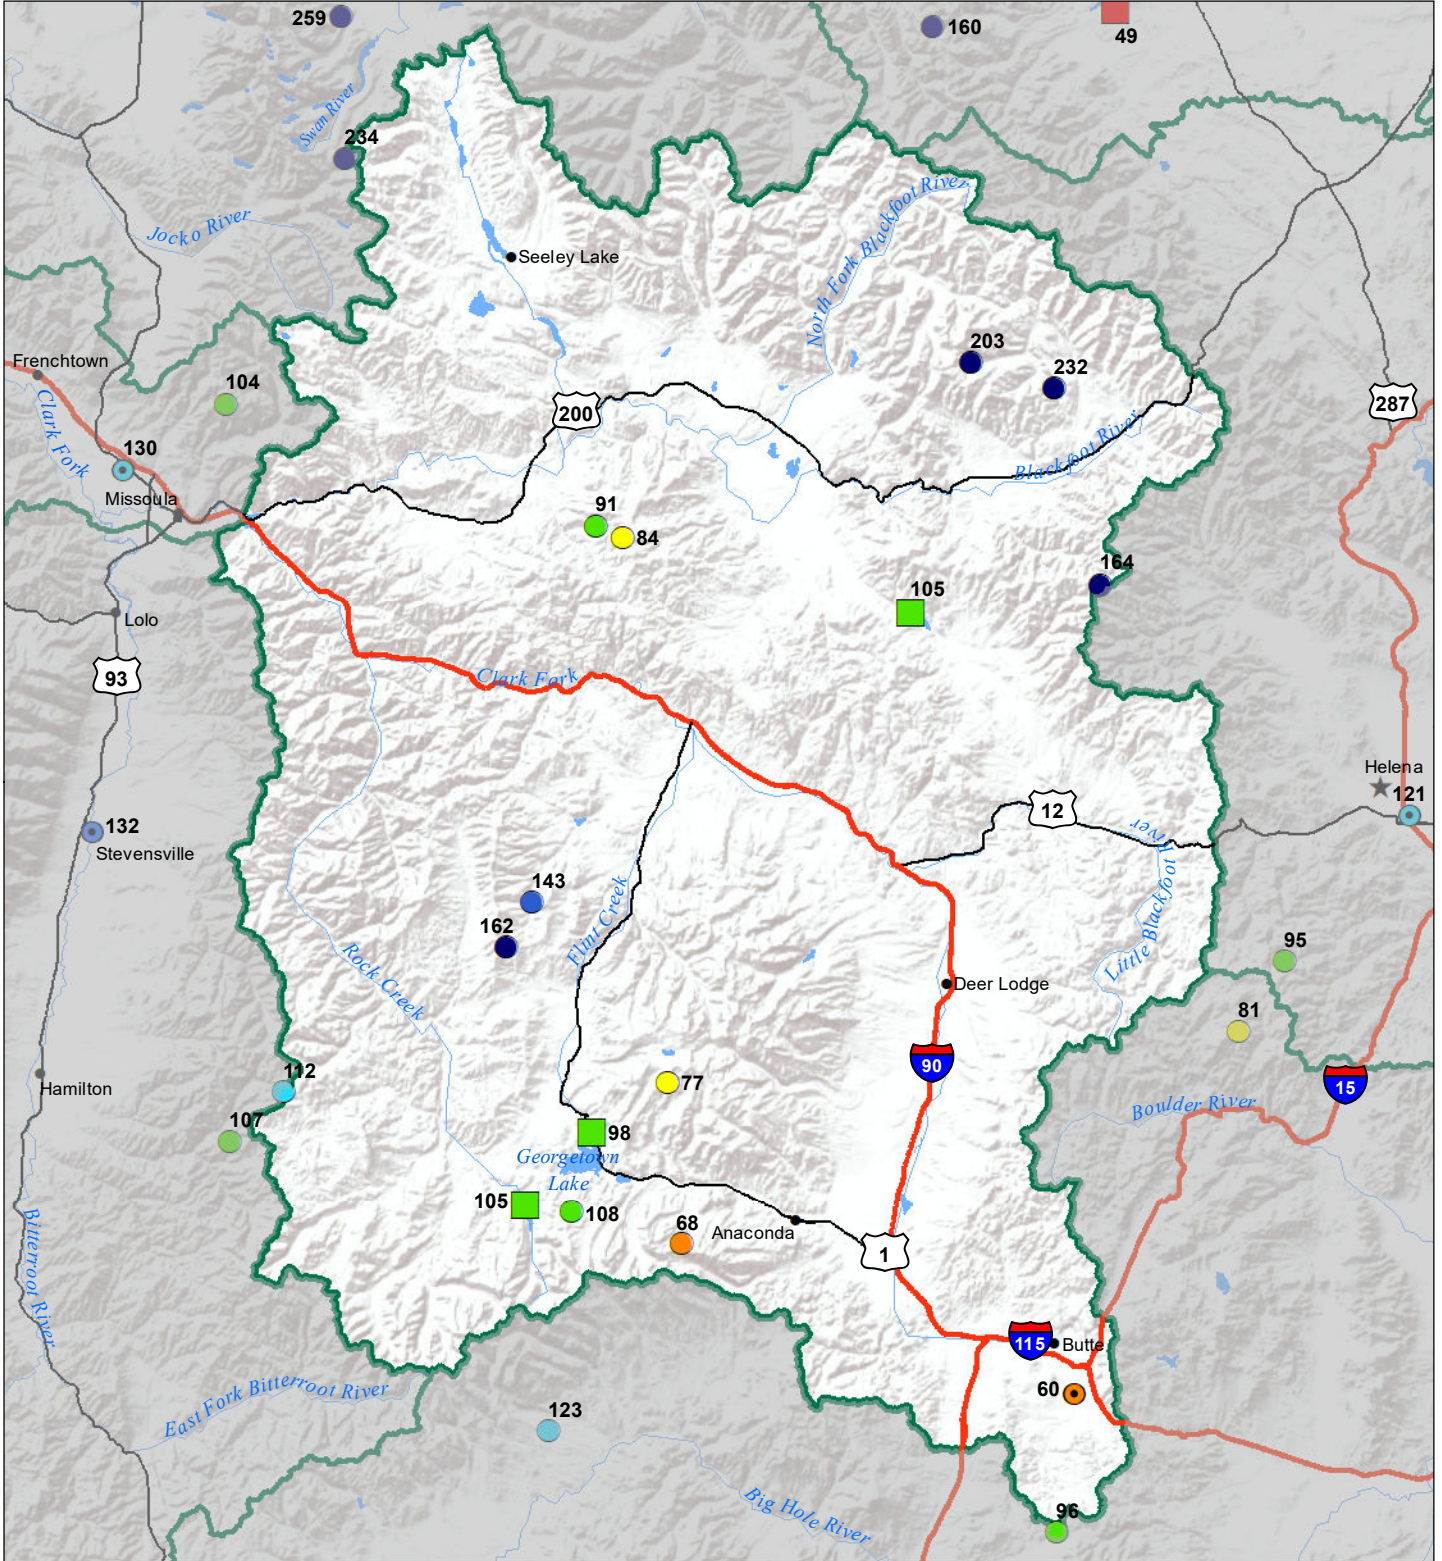

Upper Clark Fork River Basin Monthly Precipitation and Reservoir Levels Percentage of Normal June 1, 2021 (May 1, 2021 - June 1, 2021)

Precipitation Percent of Normal

SNOTEL

- > 150%
- 131 - 150%
- 111 - 130%
- 91 - 110%
- 71 - 90%
- 51 - 70%
- 1 - 50%

COOP/ACIS

- > 150%
- 131 - 150%
- 111 - 130%
- 91 - 110%
- 71 - 90%
- 51 - 70%
- 1 - 50%

Reservoirs Percent of Normal

- > 150%
- 131 - 150%
- 111 - 130%
- 91 - 110%
- 71 - 90%
- 51 - 70%
- 1 - 50%