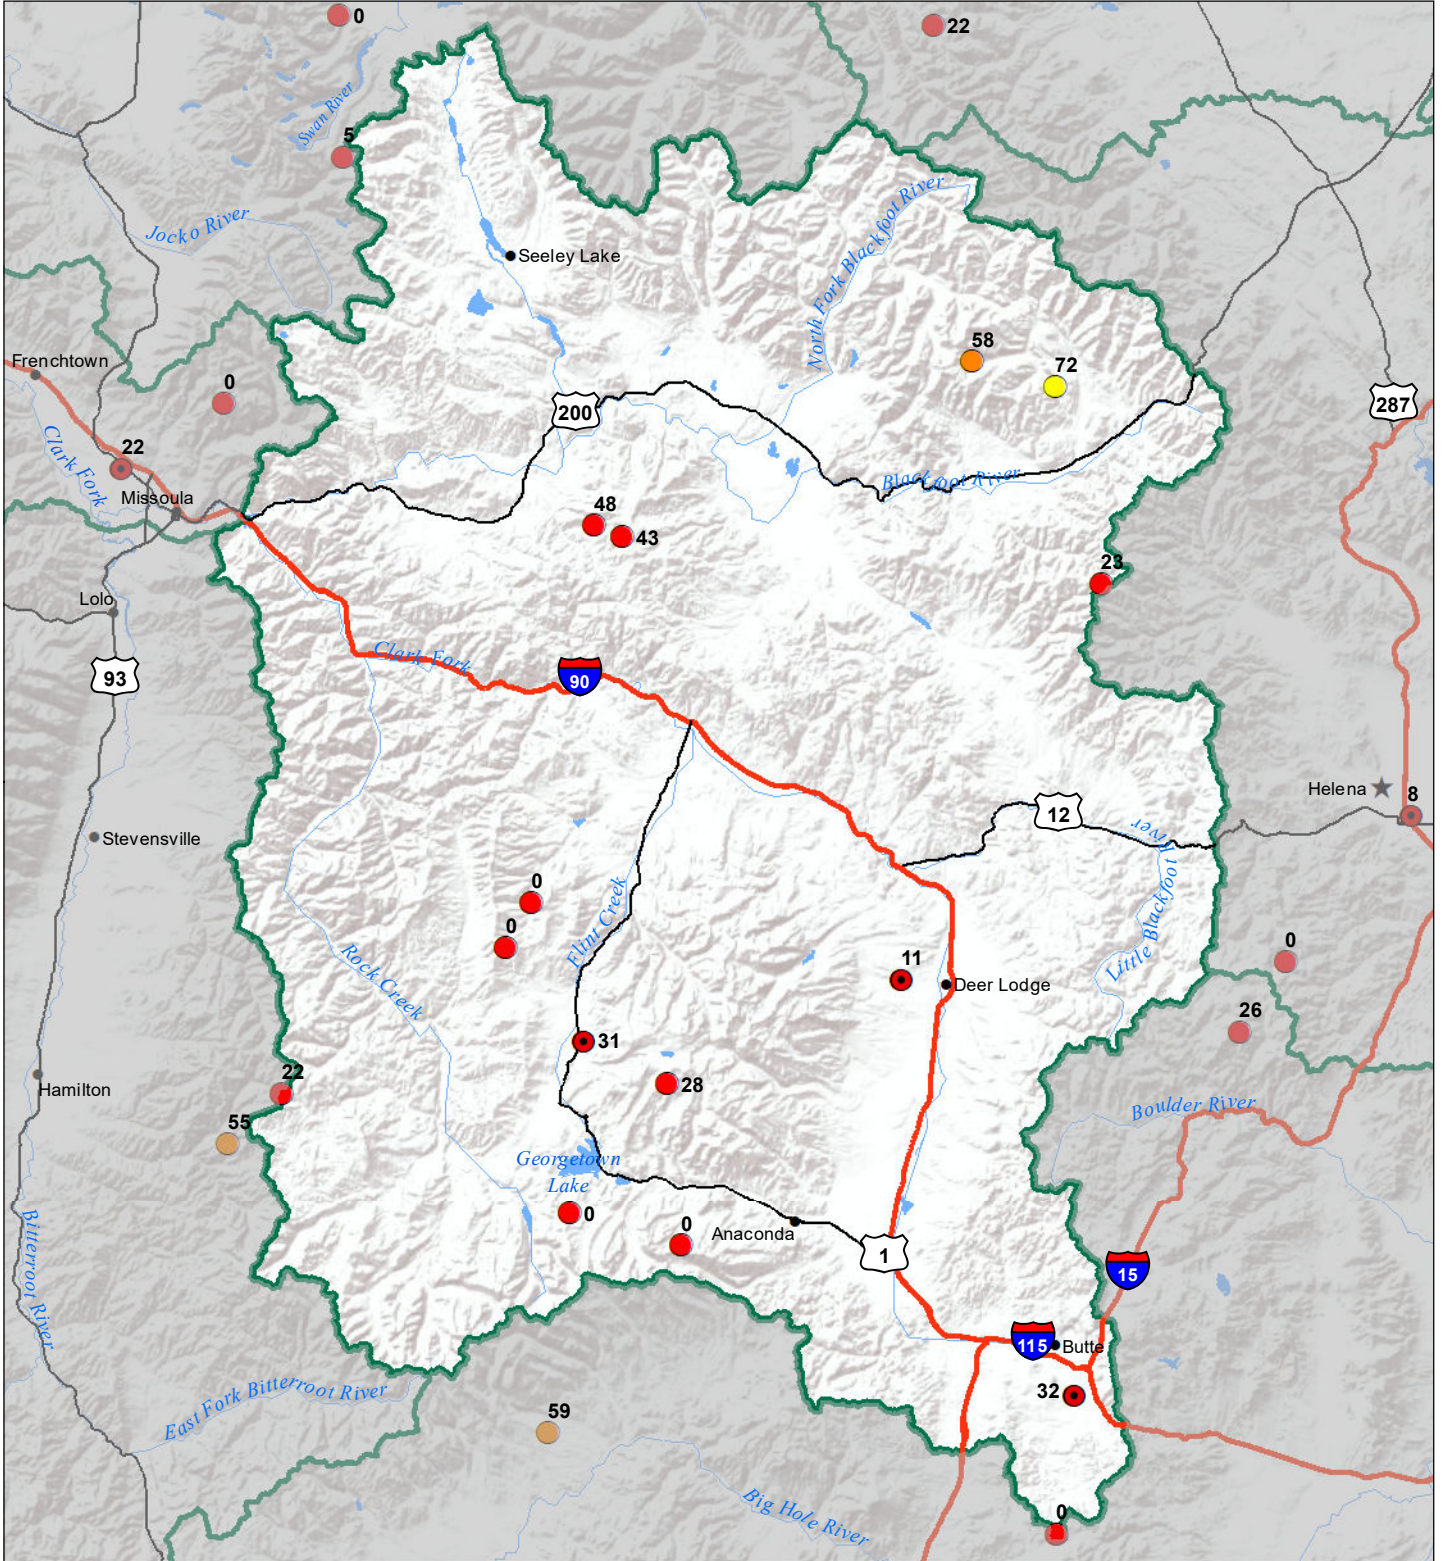

# Upper Clark Fork River Basin Monthly Precipitation and Reservoir Levels Percentage of Normal August 1, 2021 (July 1, 2021 - August 1, 2021)

### Precipitation Percent of Normal

#### SNOTEL

- > 150%
- 131 - 150%
- 111 - 130%
- 91 - 110%
- 71 - 90%
- 51 - 70%
- 1 - 50%

### Reservoirs Percent of Normal

- > 150%
- 131 - 150%
- 111 - 130%
- 91 - 110%
- 71 - 90%
- 51 - 70%
- 1 - 50%