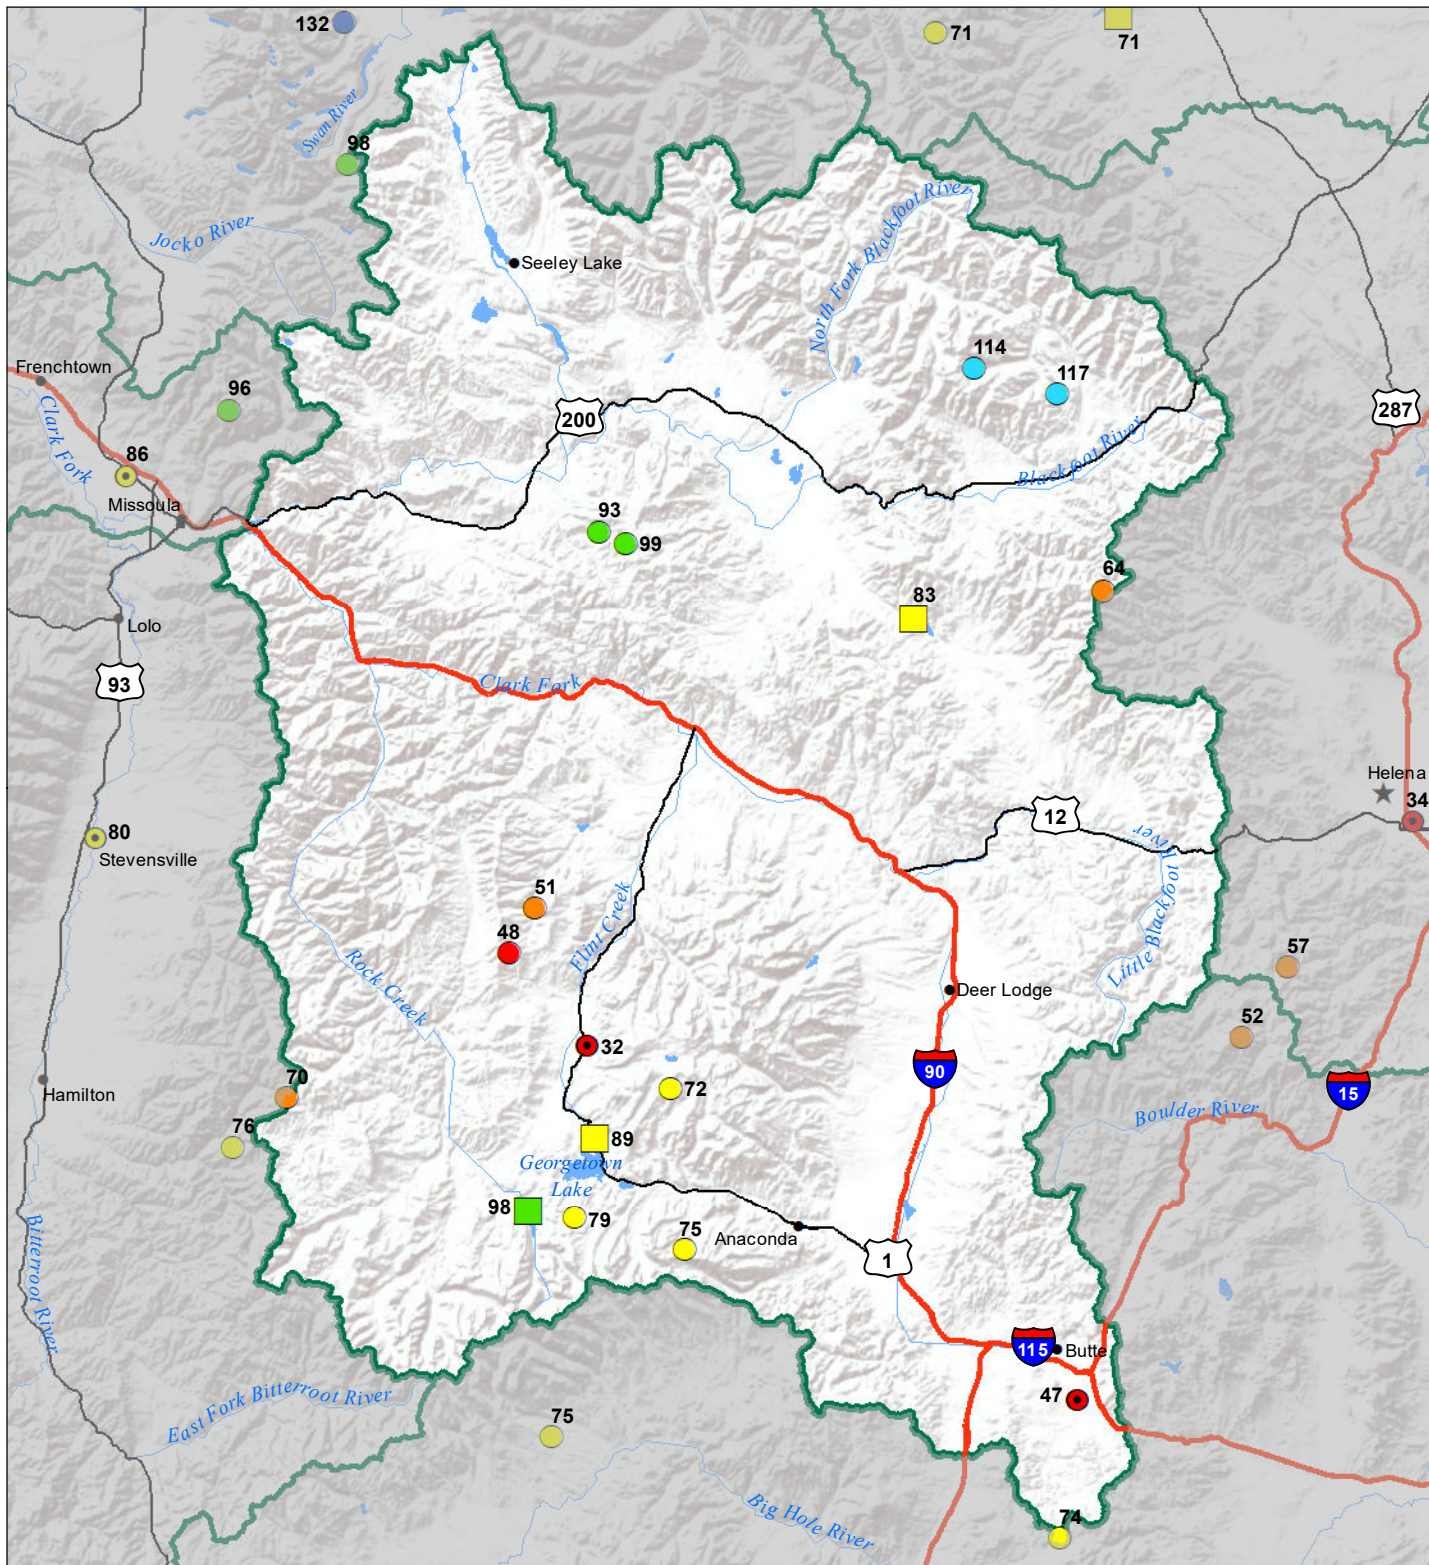

Upper Clark Fork River Basin Monthly Precipitation and Reservoir Levels Percentage of Normal

December 1, 2021 (November 1, 2021 - December 1, 2021)

Precipitation Percent of Normal

SNOTEL

- > 150%
- 71 - 90%
- 131 - 150%
- 51 - 70%
- 111 - 130%
- 1 - 50%
- 91 - 110%

COOP/ACIS

- > 150%
- 71 - 90%
- 131 - 150%
- 51 - 70%
- 111 - 130%
- 1 - 50%
- 91 - 110%

Reservoirs Percent of Normal

- > 150%
- 131 - 150%
- 111 - 130%
- 91 - 110%
- 71 - 90%
- 51 - 70%
- 1 - 50%