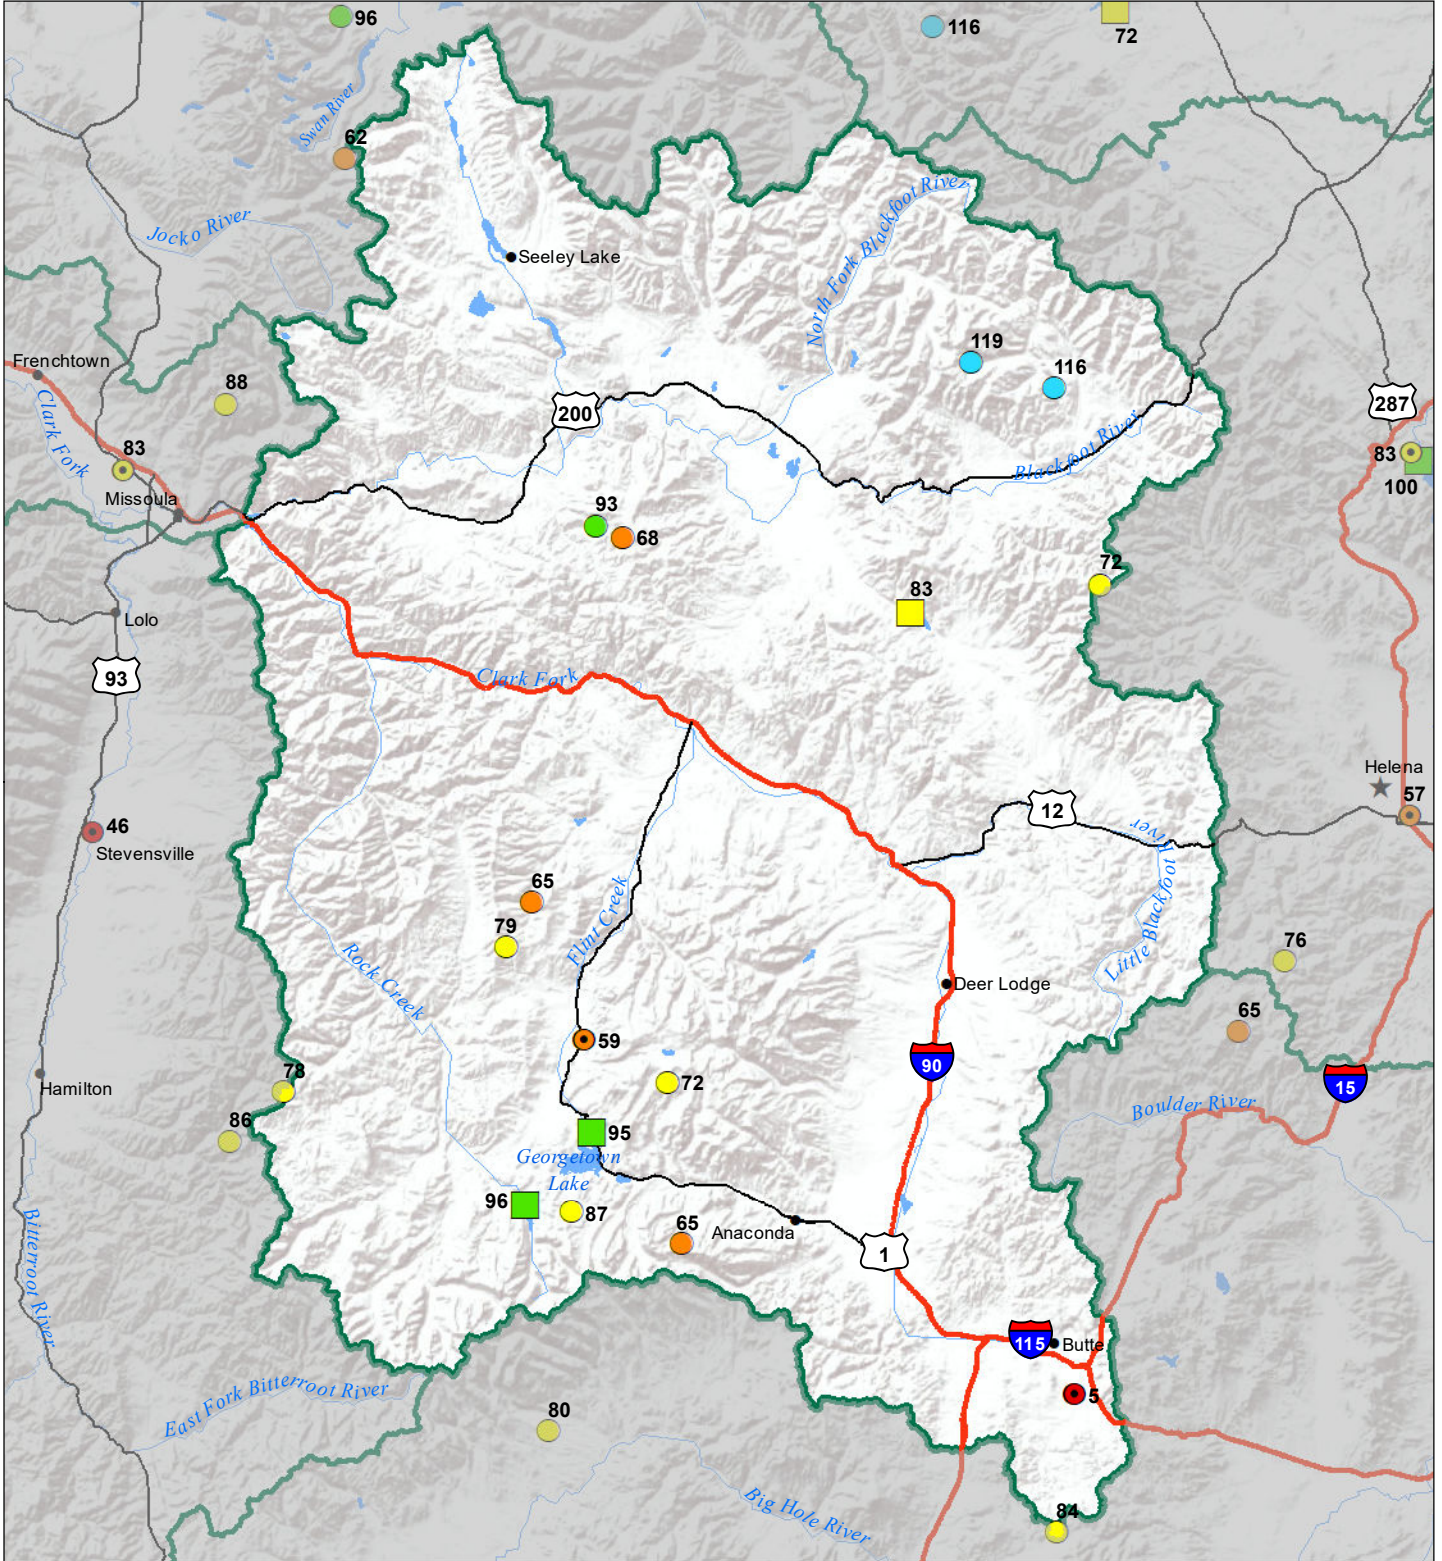

Upper Clark Fork River Basin Monthly Precipitation and Reservoir Levels Percentage of Normal March 1, 2022 (February 1, 2022 - March 1, 2022)

Precipitation Percent of Normal

SNOTEL

- > 150%
- 71 - 90%
- 131 - 150%
- 51 - 70%
- 111 - 130%
- 1 - 50%
- 91 - 110%

COOP/ACIS

- > 150%
- 71 - 90%
- 131 - 150%
- 51 - 70%
- 111 - 130%
- 1 - 50%
- 91 - 110%

Reservoirs Percent of Normal

- > 150%
- 131 - 150%
- 111 - 130%
- 91 - 110%
- 71 - 90%
- 51 - 70%
- 1 - 50%