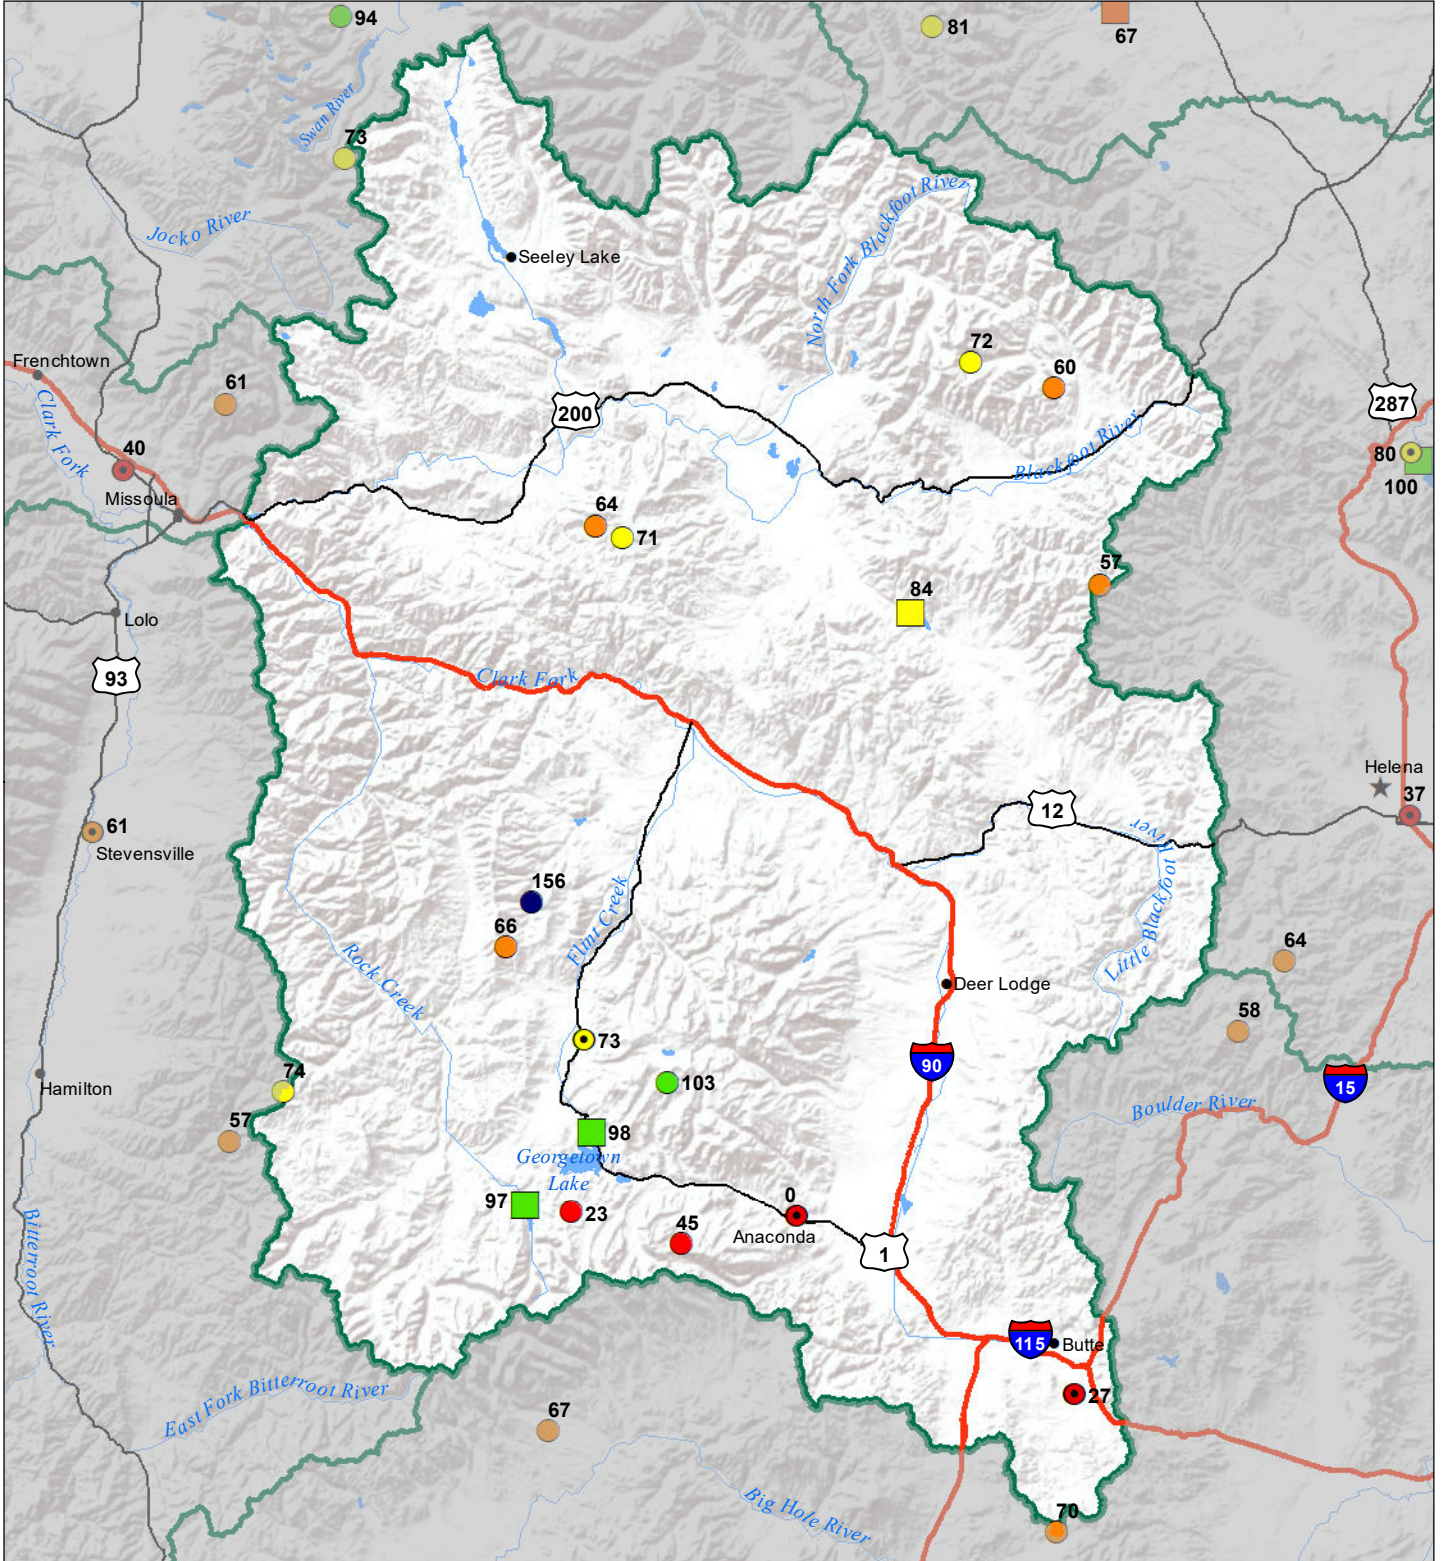

Upper Clark Fork River Basin Monthly Precipitation and Reservoir Levels Percentage of Normal April 1, 2022 (March 1, 2022 - April 1, 2022)

Precipitation Percent of Normal

SNOTEL

- > 150%
- 131 - 150%
- 111 - 130%
- 91 - 110%
- 71 - 90%
- 51 - 70%
- 1 - 50%

COOP/ACIS

- > 150%
- 131 - 150%
- 111 - 130%
- 91 - 110%
- 71 - 90%
- 51 - 70%
- 1 - 50%

Reservoirs Percent of Normal

- > 150%
- 131 - 150%
- 111 - 130%
- 91 - 110%
- 71 - 90%
- 51 - 70%
- 1 - 50%