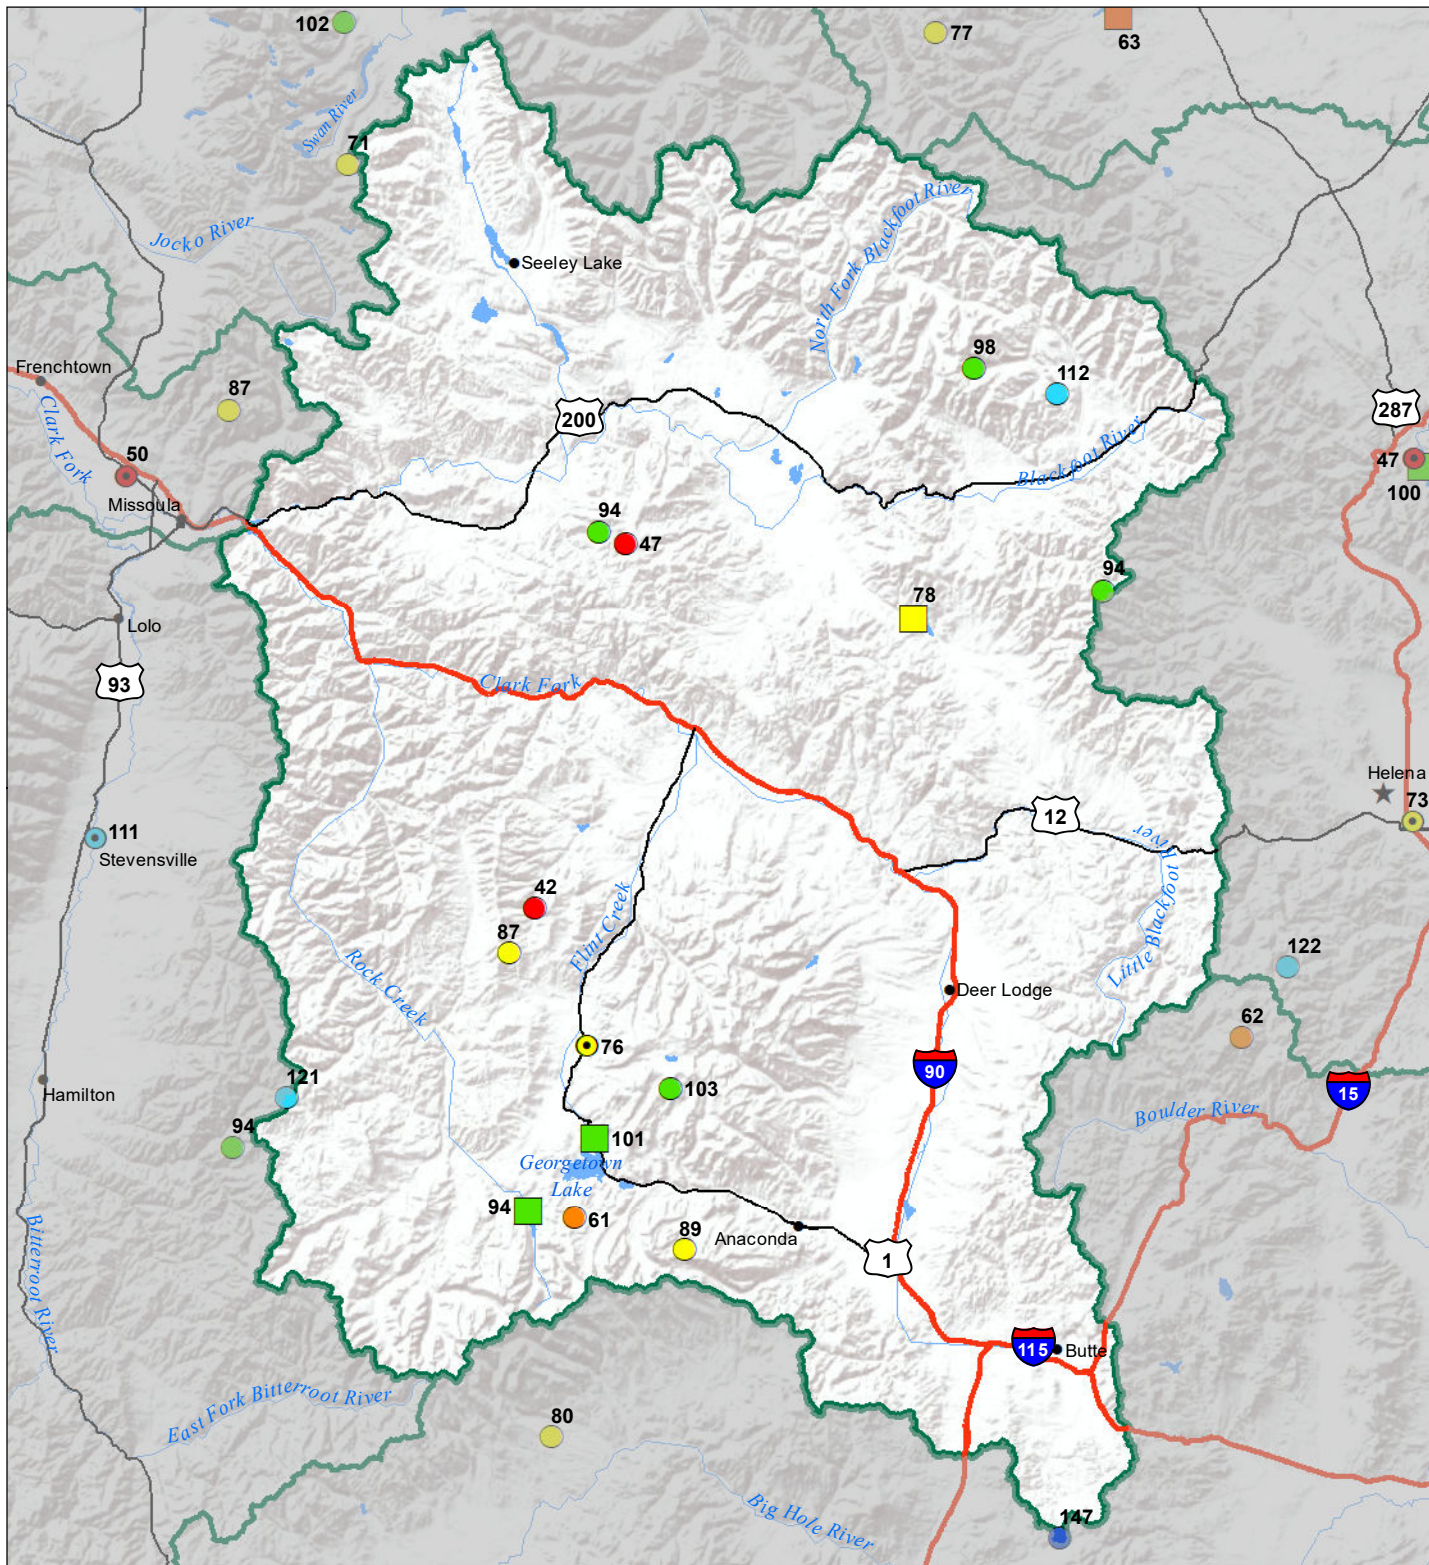

# Upper Clark Fork River Basin Monthly Precipitation and Reservoir Levels Percentage of Normal May 1, 2022 (April 1, 2022 - May 1, 2022)

### Precipitation Percent of Normal

#### SNOTEL

- > 150%
- 131 - 150%
- 111 - 130%
- 91 - 110%
- 71 - 90%
- 51 - 70%
- 1 - 50%

#### COOP/ACIS

- > 150%
- 131 - 150%
- 111 - 130%
- 91 - 110%
- 71 - 90%
- 51 - 70%
- 1 - 50%