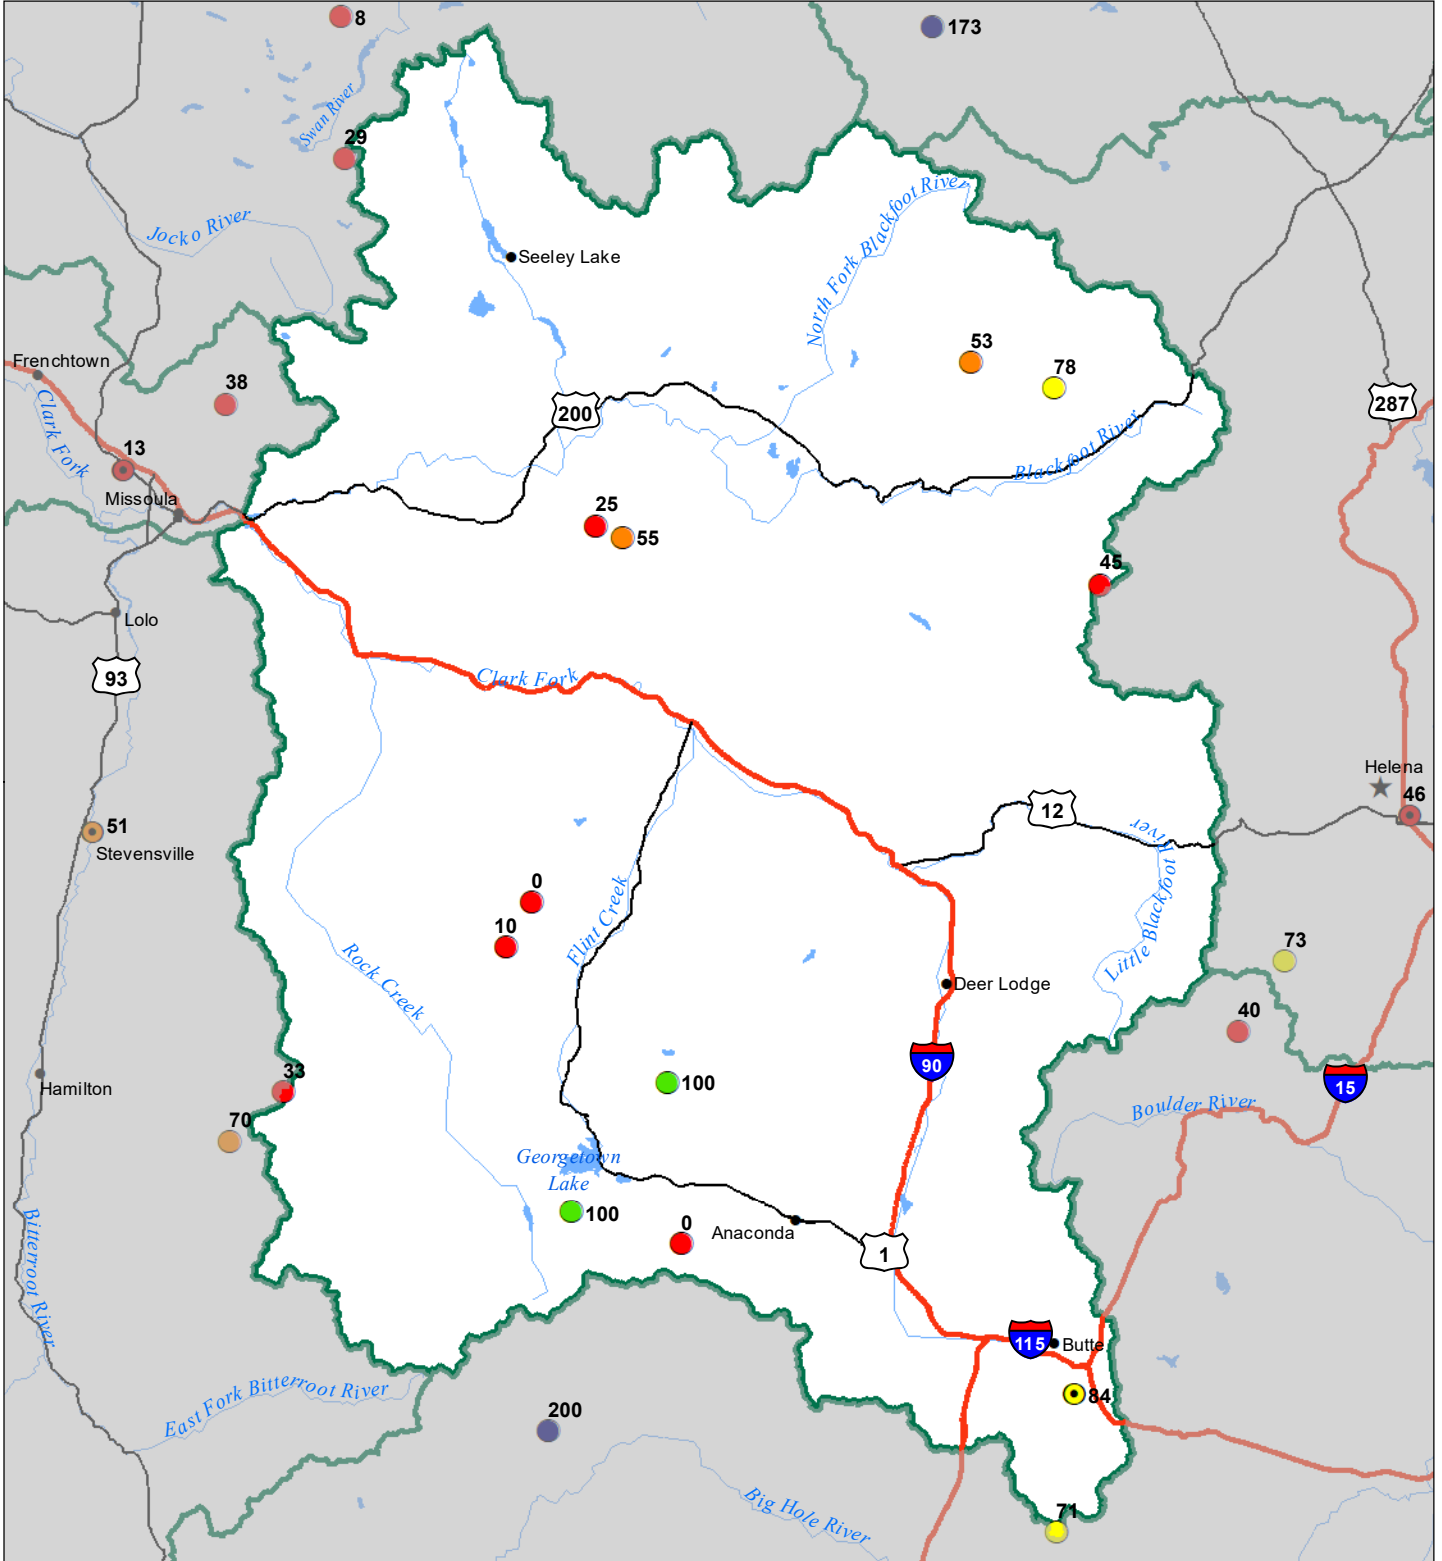

# Upper Clark Fork River Basin Monthly Precipitation and Reservoir Levels Percentage of Normal September 1, 2022 (August 1, 2022 - September 1, 2022)

### Precipitation Percent of Normal

#### SNOTEL

- > 150%
- 131 - 150%
- 111 - 130%
- 91 - 110%
- 71 - 90%
- 51 - 70%
- 1 - 50%