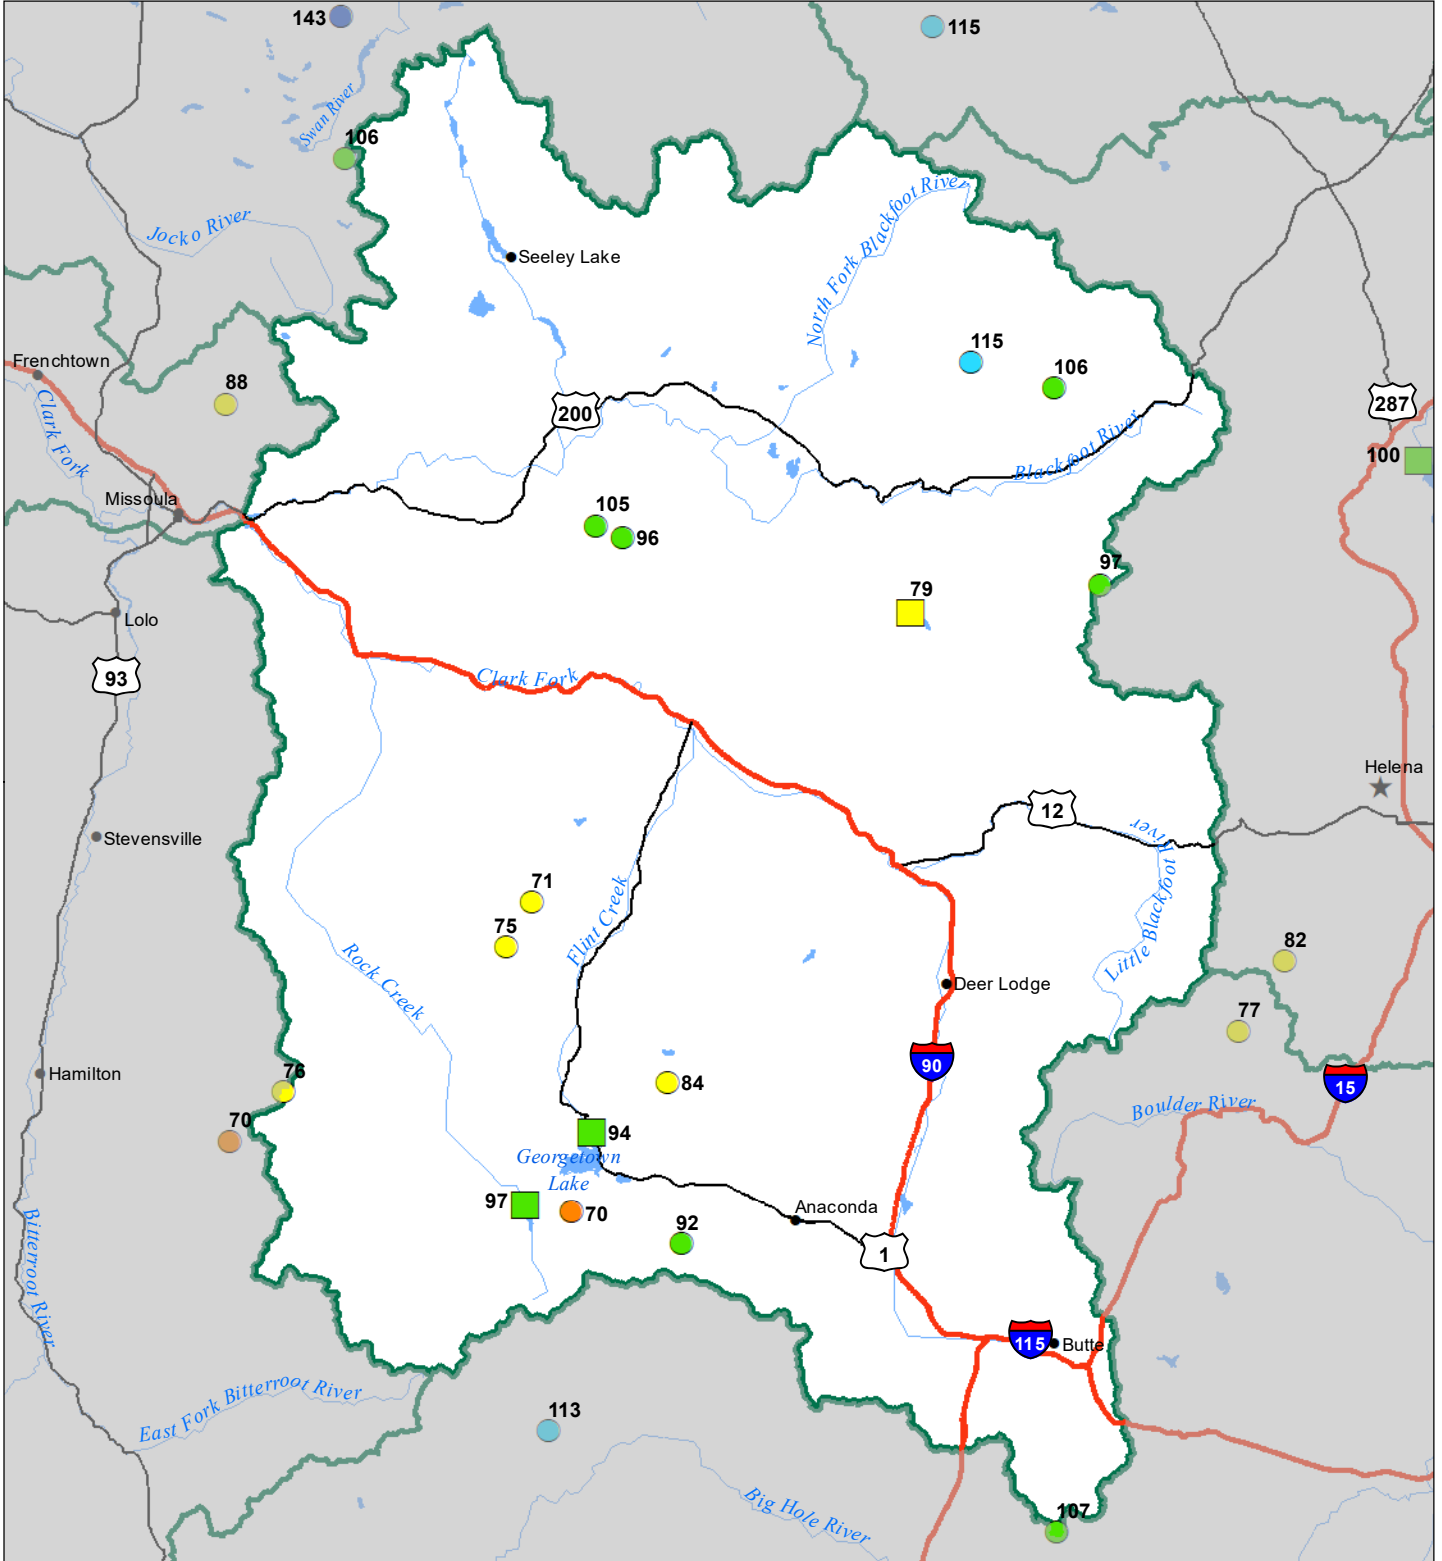

# Upper Clark Fork River Basin Monthly Precipitation and Reservoir Levels Percentage of Normal January 1, 2023 (December 1, 2022 - January 1, 2023)

### Precipitation Percent of Normal

#### SNOTEL

- > 150%
- 131 - 150%
- 111 - 130%
- 91 - 110%
- 71 - 90%
- 51 - 70%
- 1 - 50%