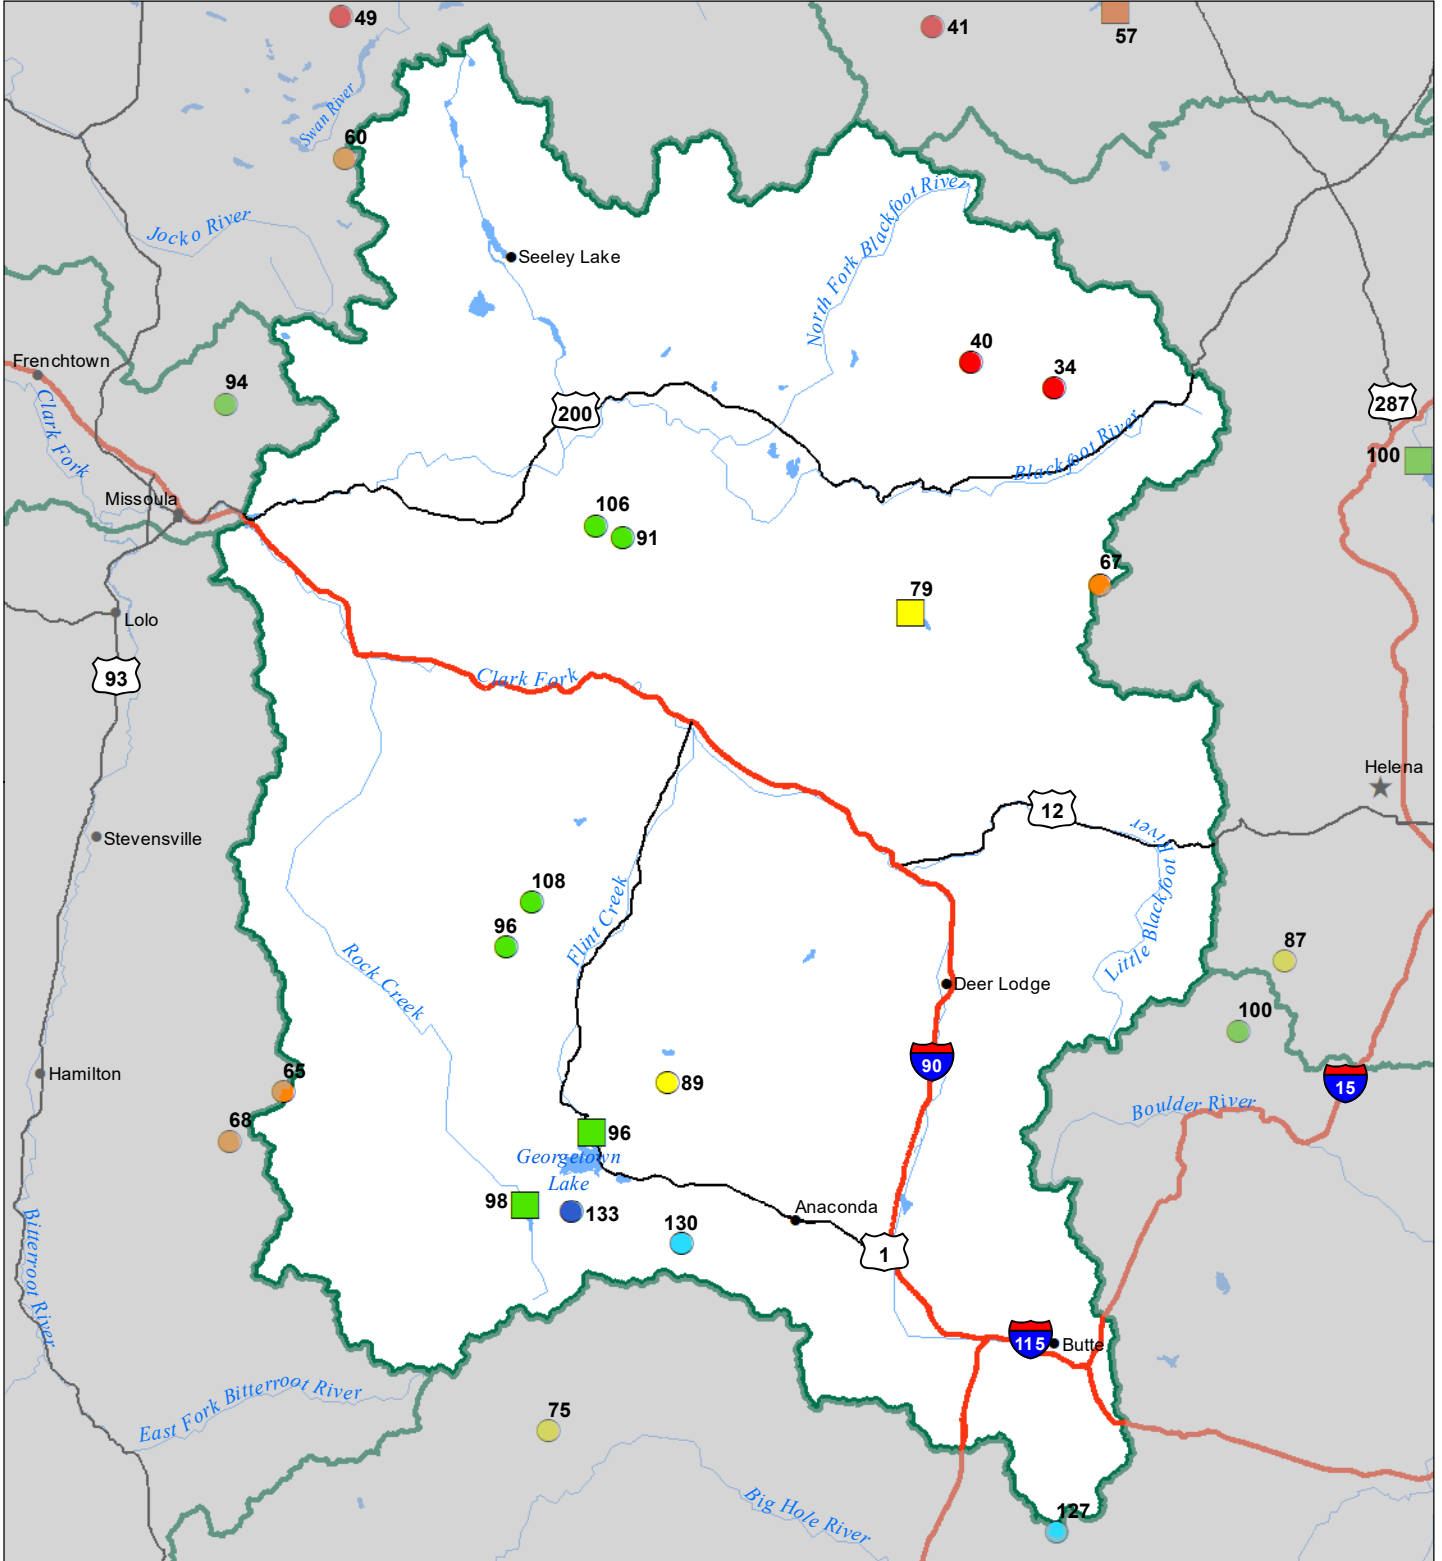

# Upper Clark Fork River Basin Monthly Precipitation and Reservoir Levels Percentage of Normal February 1, 2023 (January 1, 2022 - February 1, 2023)

### Precipitation Percent of Normal

#### SNOTEL

- > 150%
- 131 - 150%
- 111 - 130%
- 91 - 110%
- 71 - 90%
- 51 - 70%
- 1 - 50%