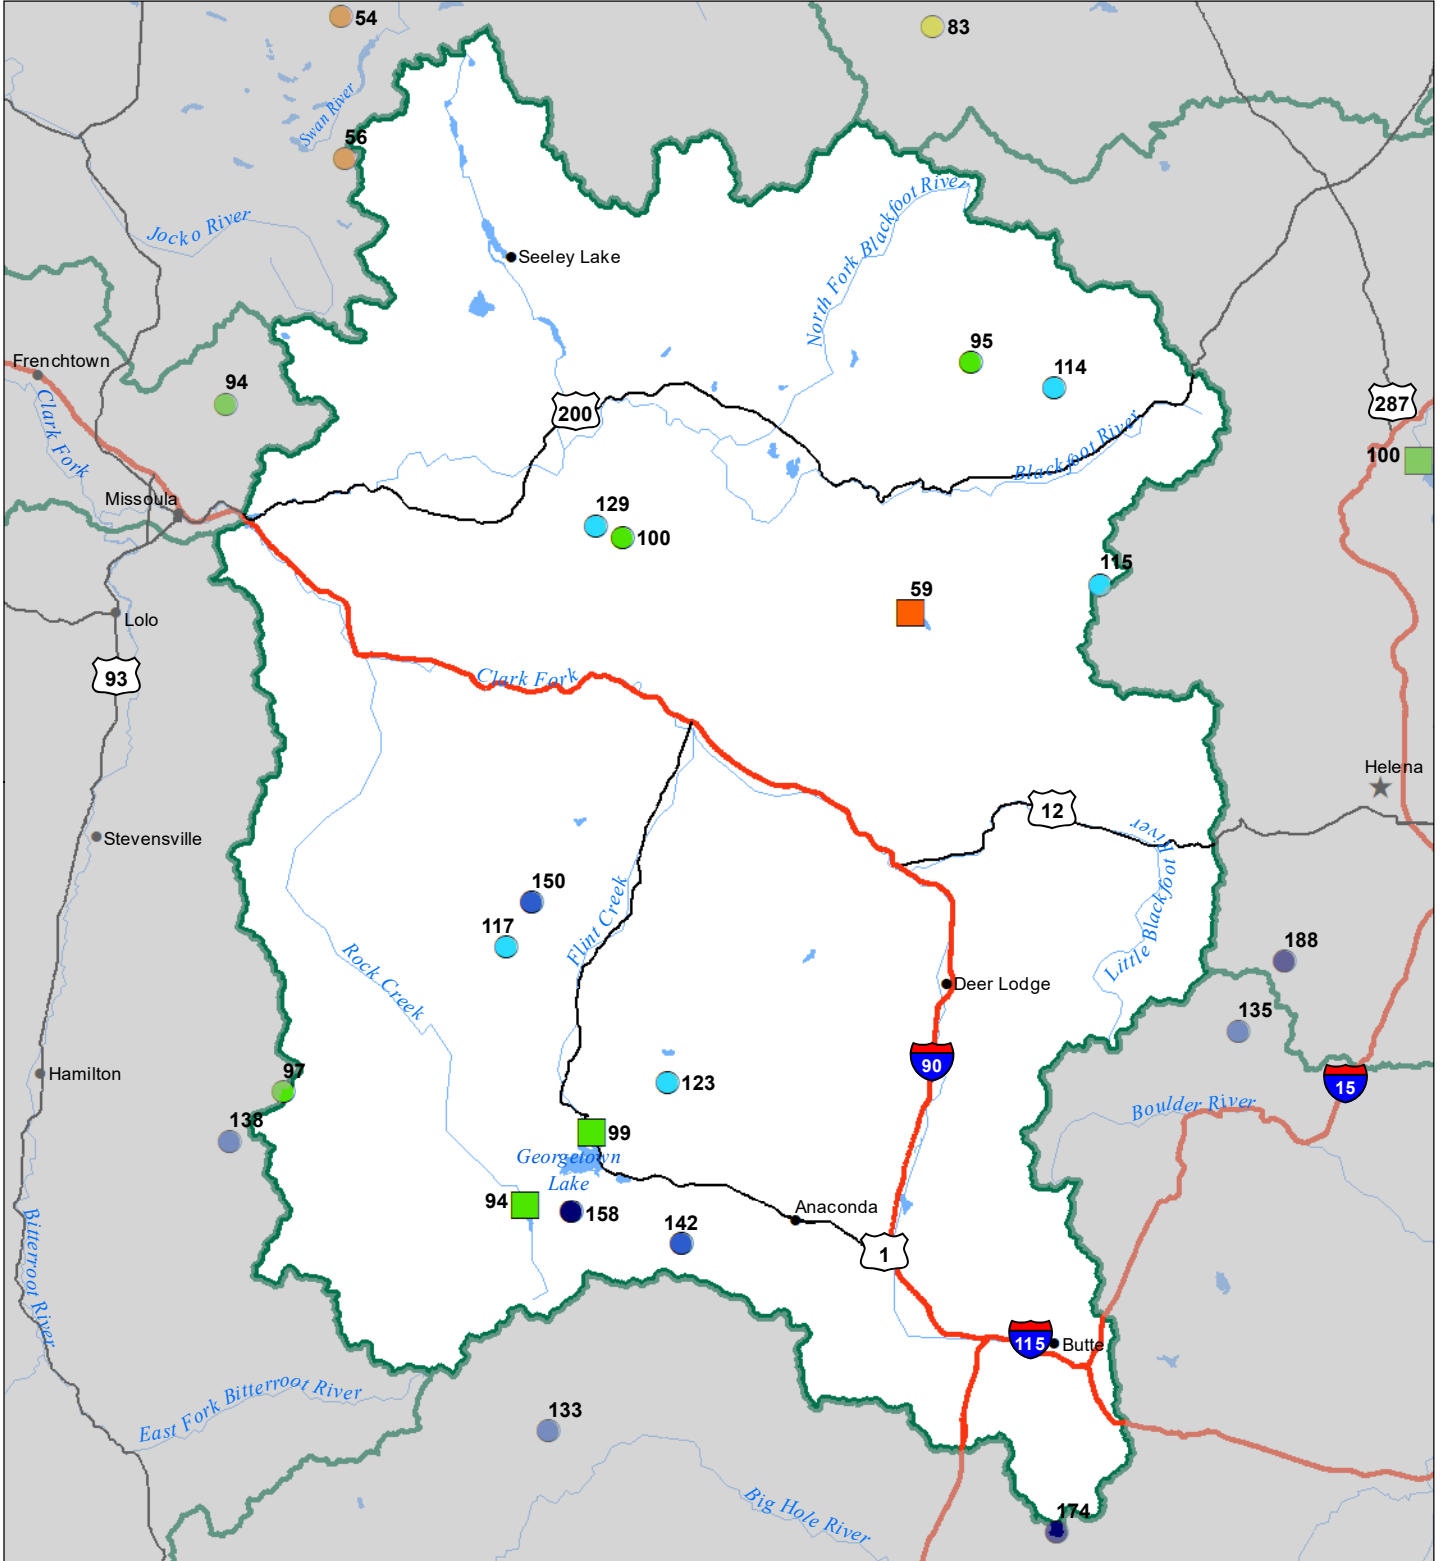

Upper Clark Fork River Basin Monthly Precipitation and Reservoir Levels Percentage of Normal April 1, 2023 (March 1, 2022 - April 1, 2023)

Precipitation Percent of Normal

SNOTEL

- > 150%
- 131 - 150%
- 111 - 130%
- 91 - 110%
- 71 - 90%
- 51 - 70%
- 1 - 50%

COOP/ACIS

- > 150%
- 131 - 150%
- 111 - 130%
- 91 - 110%
- 71 - 90%
- 51 - 70%
- 1 - 50%

Reservoirs Percent of Normal

- > 150%
- 131 - 150%
- 111 - 130%
- 91 - 110%
- 71 - 90%
- 51 - 70%
- 1 - 50%