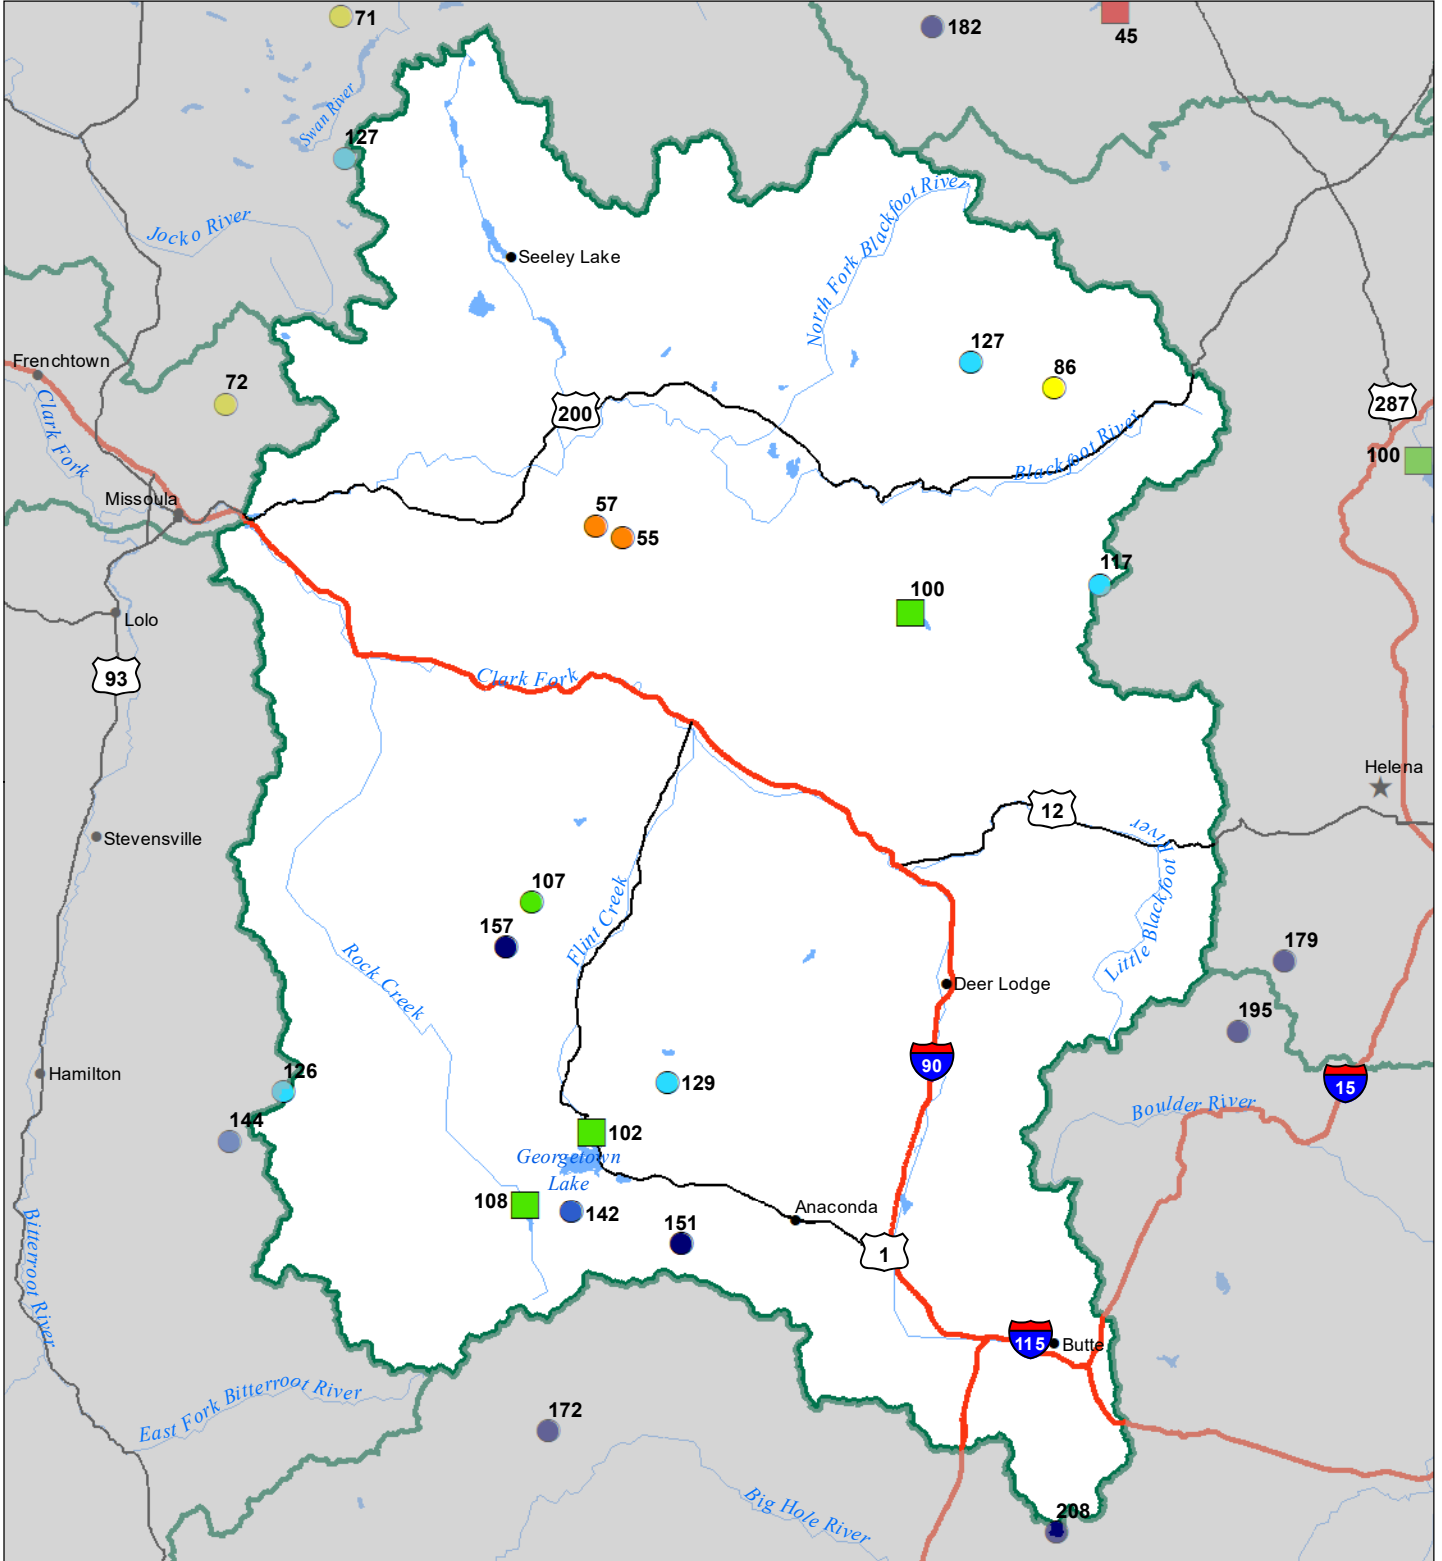

# Upper Clark Fork River Basin Monthly Precipitation and Reservoir Levels Percentage of Normal July 1, 2023 (June 1, 2023 - July 1, 2023)

### Precipitation Percent of Normal

#### SNOTEL

- > 150%
- 131 - 150%
- 111 - 130%
- 91 - 110%
- 71 - 90%
- 51 - 70%
- 1 - 50%