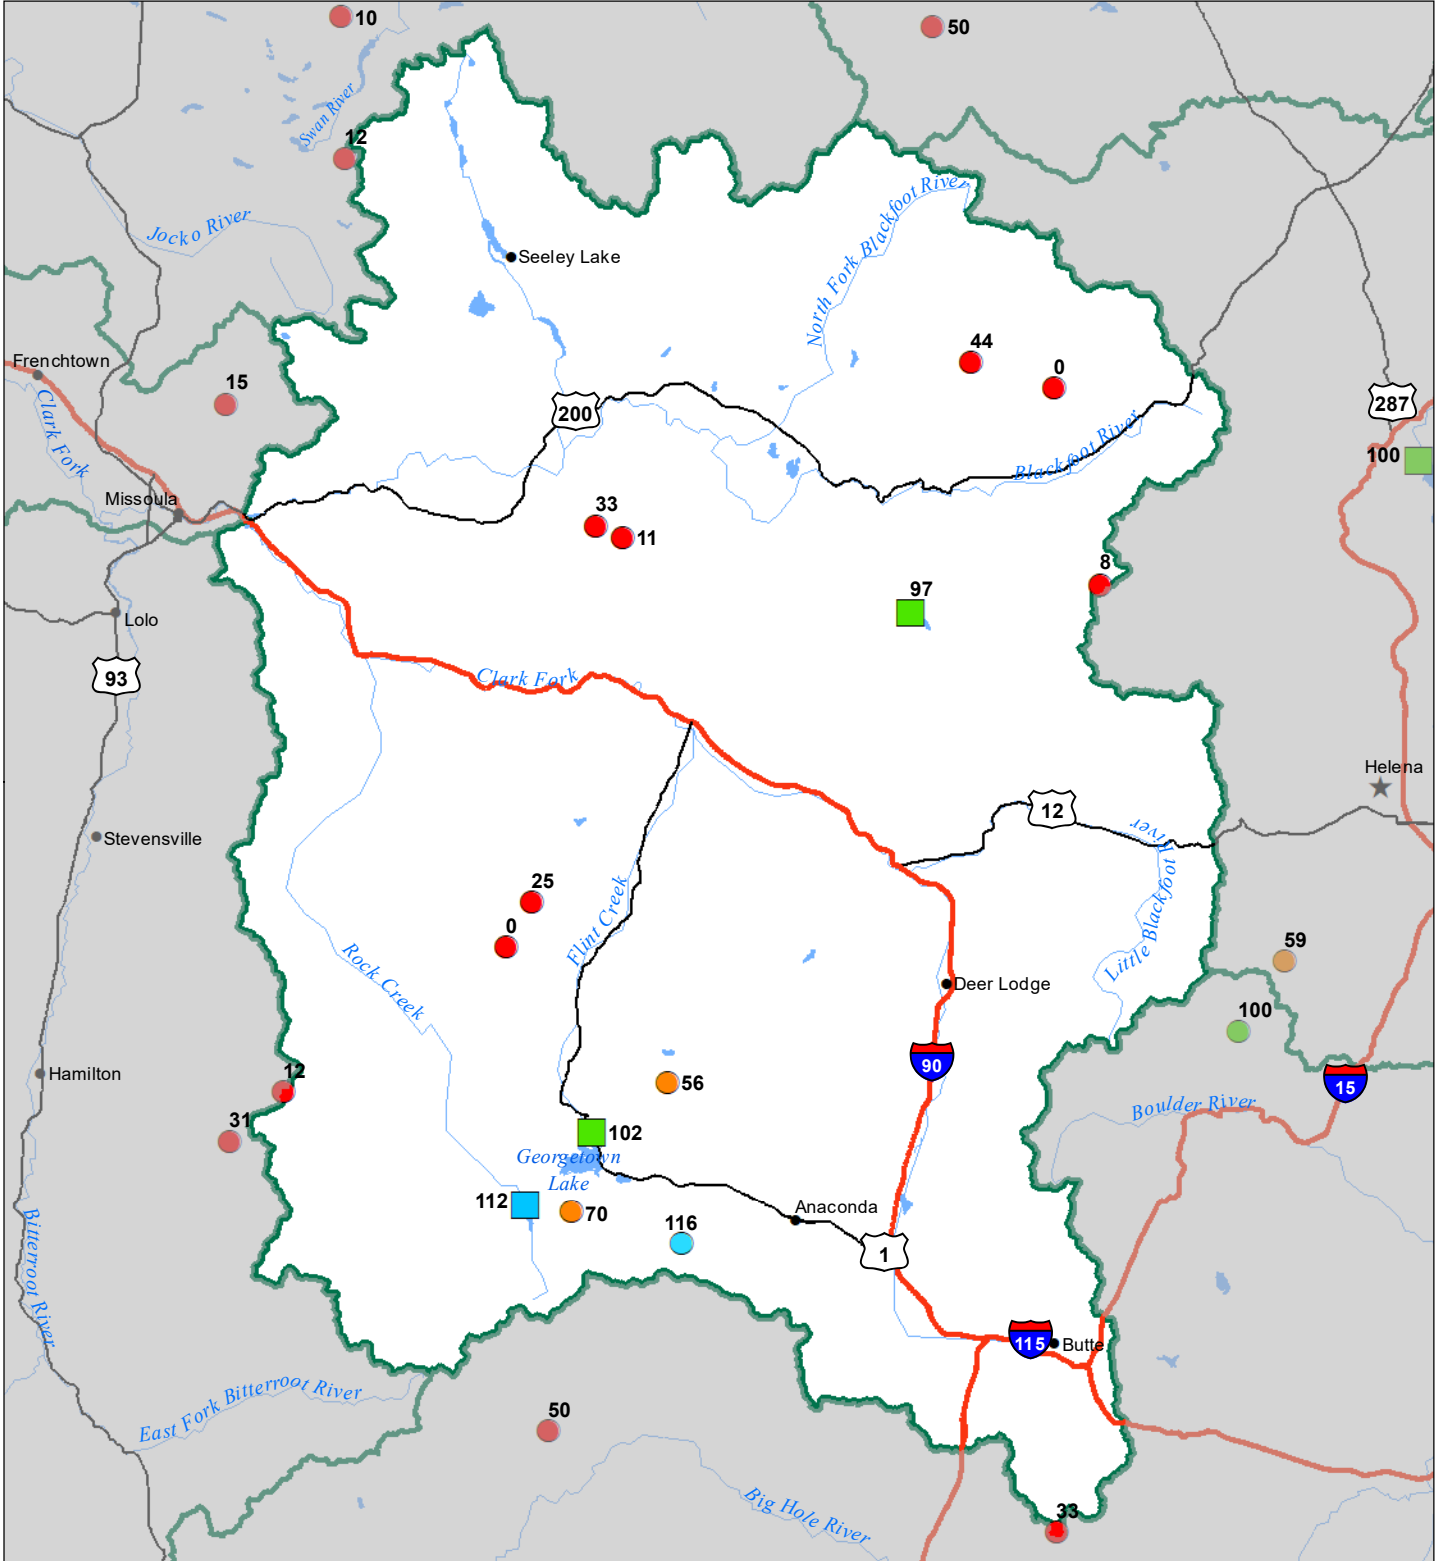

Upper Clark Fork River Basin Monthly Precipitation and Reservoir Levels Percentage of Normal August 1, 2023 (July 1, 2023 - August 1, 2023)

Precipitation Percent of Normal

SNOTEL		COOP/ACIS	
● > 150%	● 71 - 90%	● > 150%	● 71 - 90%
● 131 - 150%	● 51 - 70%	● 131 - 150%	● 51 - 70%
● 111 - 130%	● 1 - 50%	● 111 - 130%	● 1 - 50%
● 91 - 110%		● 91 - 110%	

Reservoirs Percent of Normal

■ > 150%
■ 131 - 150%
■ 111 - 130%
■ 91 - 110%
■ 71 - 90%
■ 51 - 70%
■ 1 - 50%