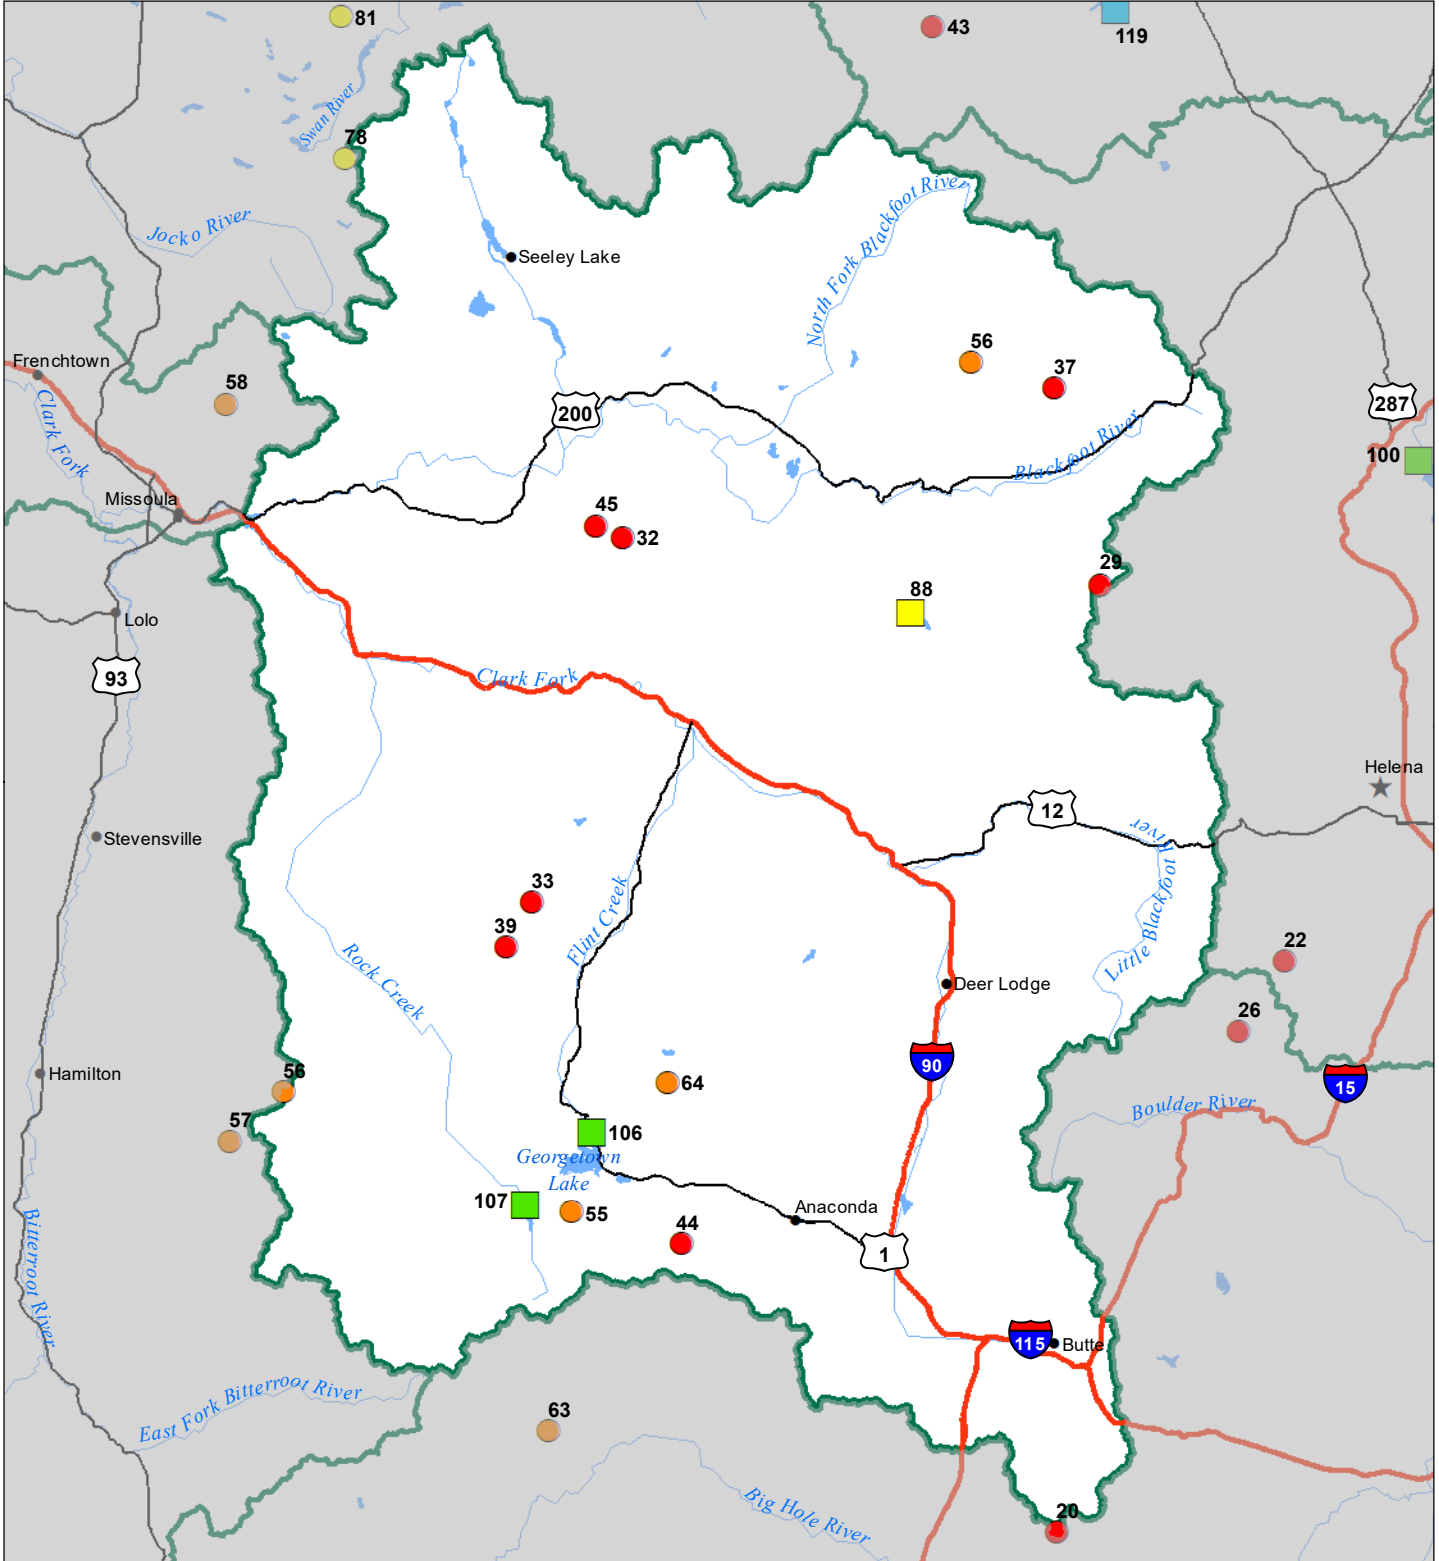

Upper Clark Fork River Basin Monthly Precipitation and Reservoir Levels Percentage of Normal December 1, 2023 (November 1, 2023 - December 1, 2023)

Precipitation Percent of Normal

SNOTEL

- > 150%
- 131 - 150%
- 111 - 130%
- 91 - 110%
- 71 - 90%
- 51 - 70%
- 1 - 50%

COOP/ACIS

- > 150%
- 131 - 150%
- 111 - 130%
- 91 - 110%
- 71 - 90%
- 51 - 70%
- 1 - 50%

Reservoirs Percent of Normal

- > 150%
- 131 - 150%
- 111 - 130%
- 91 - 110%
- 71 - 90%
- 51 - 70%
- 1 - 50%