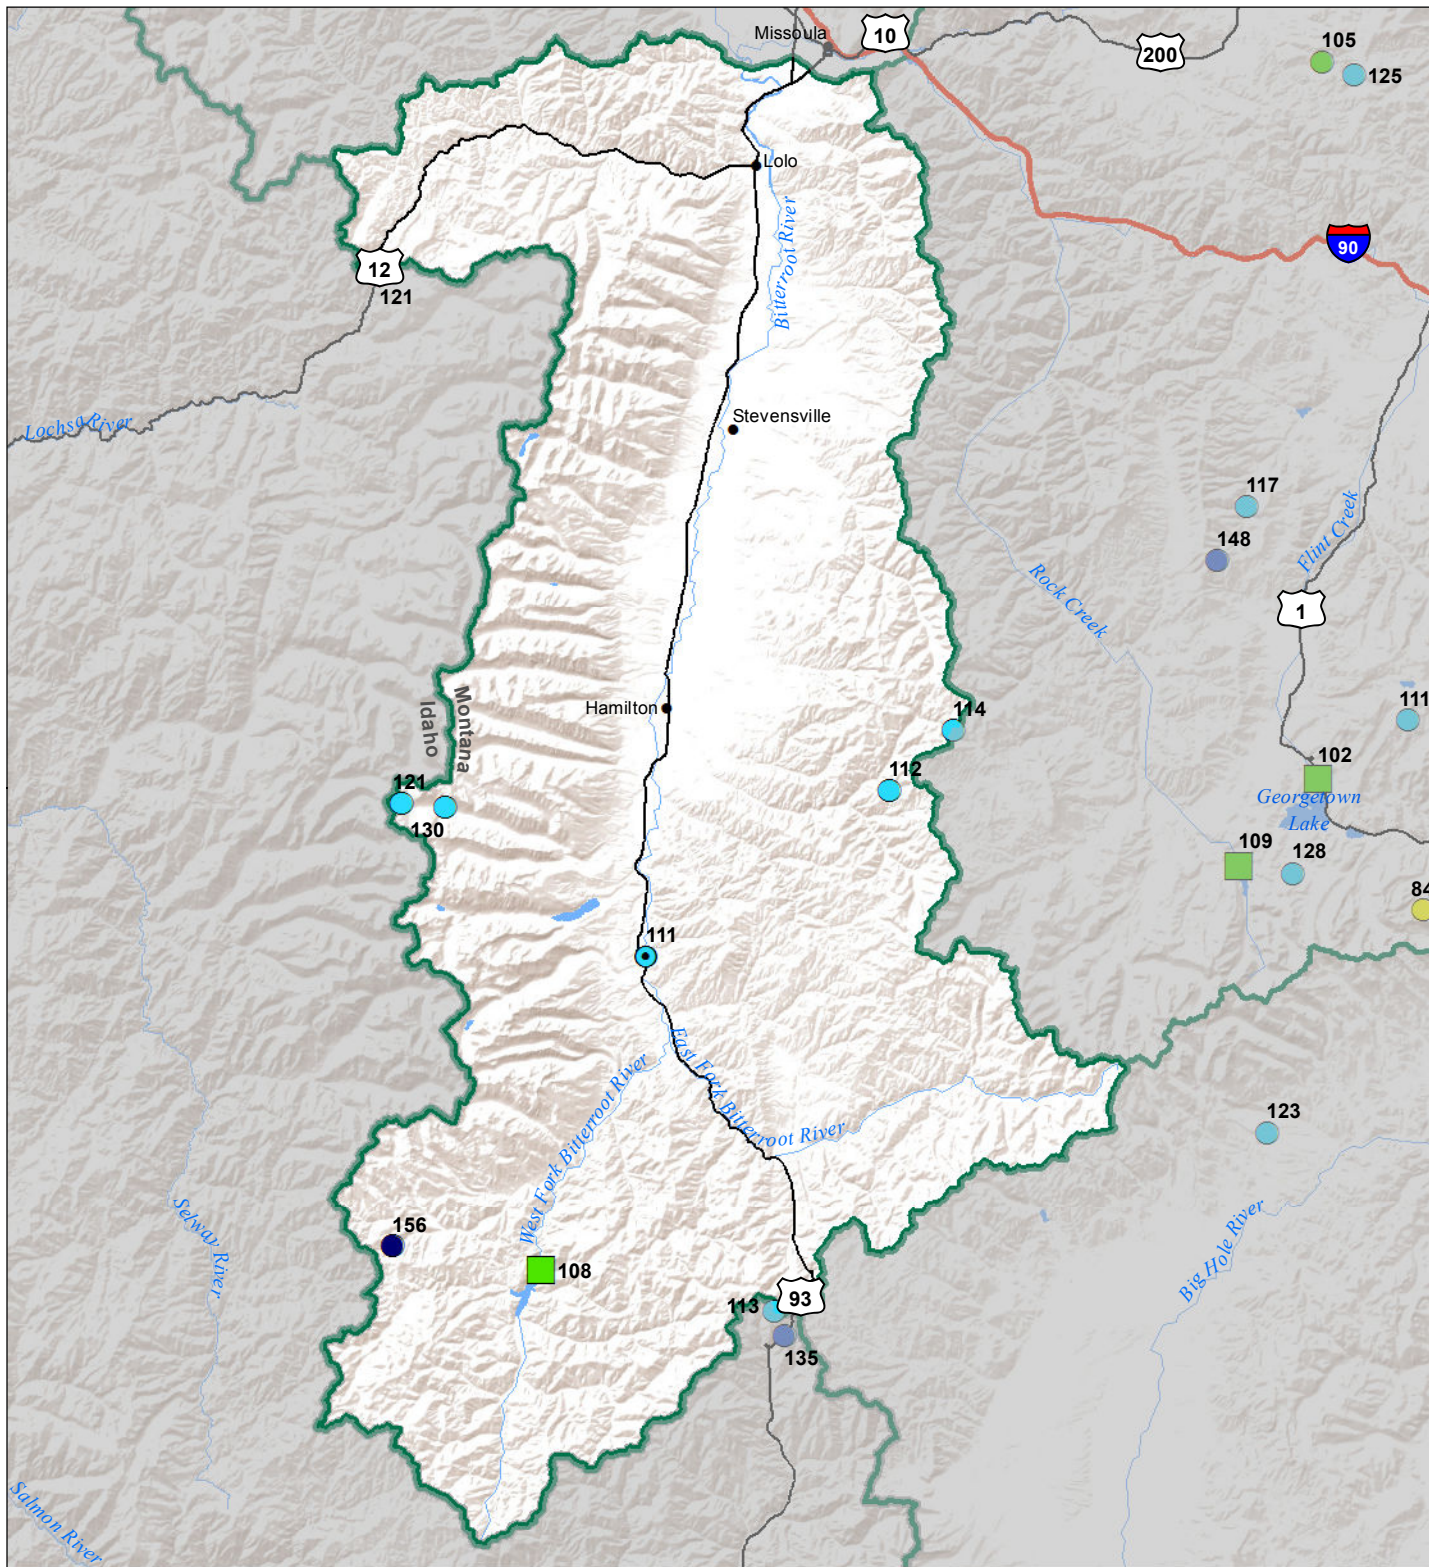

Bitterroot River Basin

Monthly Precipitation and Reservoir Levels Percentage of Normal

January 1, 2017 (December 1, 2016 - January 1, 2017)

Precipitation Percent of Normal

SNOTEL		COOP/ACIS	
● > 150%	● 71 - 90%	● > 150%	● 71 - 90%
● 131 - 150%	● 51 - 70%	● 131 - 150%	● 51 - 70%
● 111 - 130%	● 1 - 50%	● 111 - 130%	● 1 - 50%
● 91 - 110%		● 91 - 110%	

Reservoirs Percent of Normal

■ > 150%
■ 131 - 150%
■ 111 - 130%
■ 91 - 110%
■ 71 - 90%
■ 51 - 70%
■ 1 - 50%