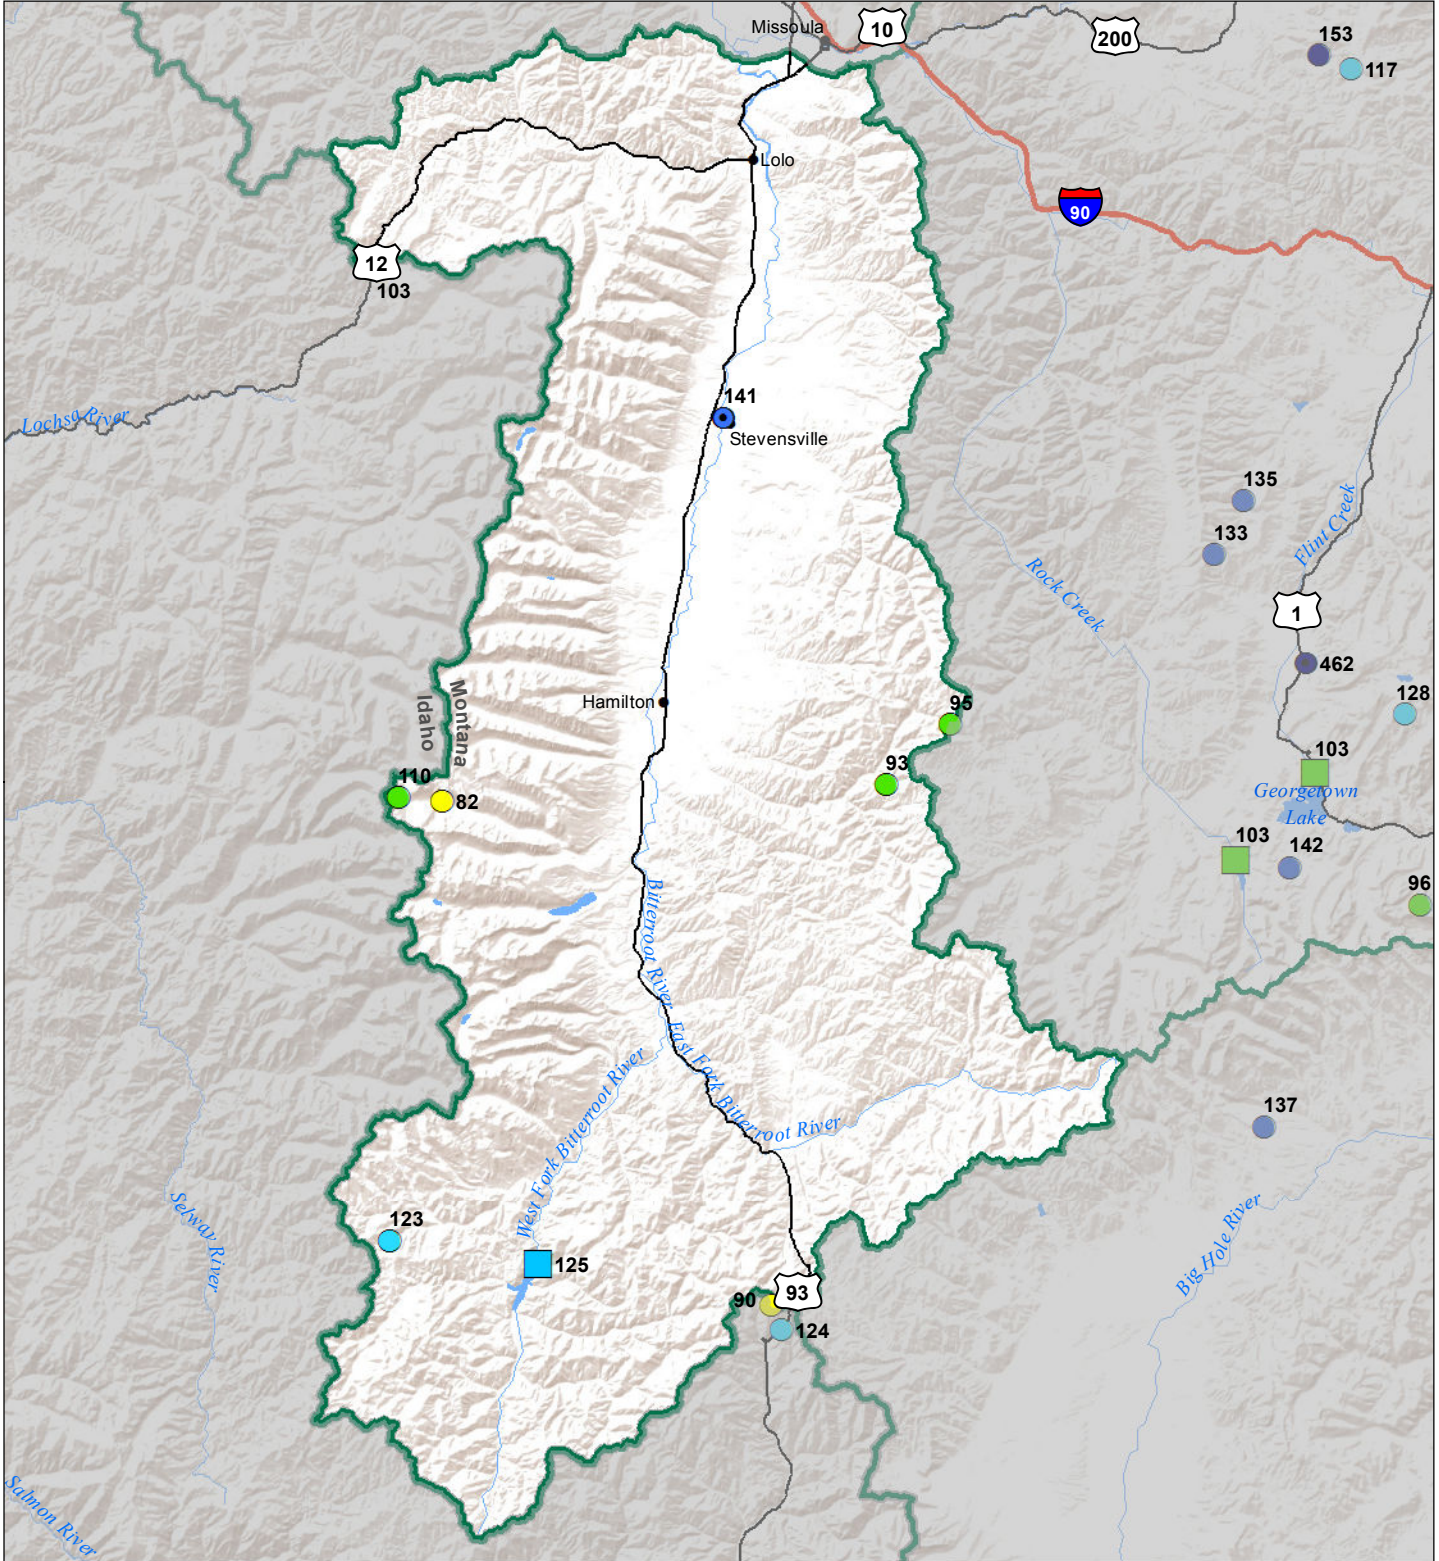

Bitterroot River Basin

Monthly Precipitation and Reservoir Levels

Percentage of Normal

December 1, 2017 (November 1, 2017 - December 1, 2017)

Precipitation Percent of Normal

SNOTEL

- > 150%
- 131 - 150%
- 111 - 130%
- 91 - 110%
- 71 - 90%
- 51 - 70%
- 1 - 50%

COOP/ACIS

- > 150%
- 131 - 150%
- 111 - 130%
- 91 - 110%
- 71 - 90%
- 51 - 70%
- 1 - 50%

Reservoirs Percent of Normal

- > 150%
- 131 - 150%
- 111 - 130%
- 91 - 110%
- 71 - 90%
- 51 - 70%
- 1 - 50%