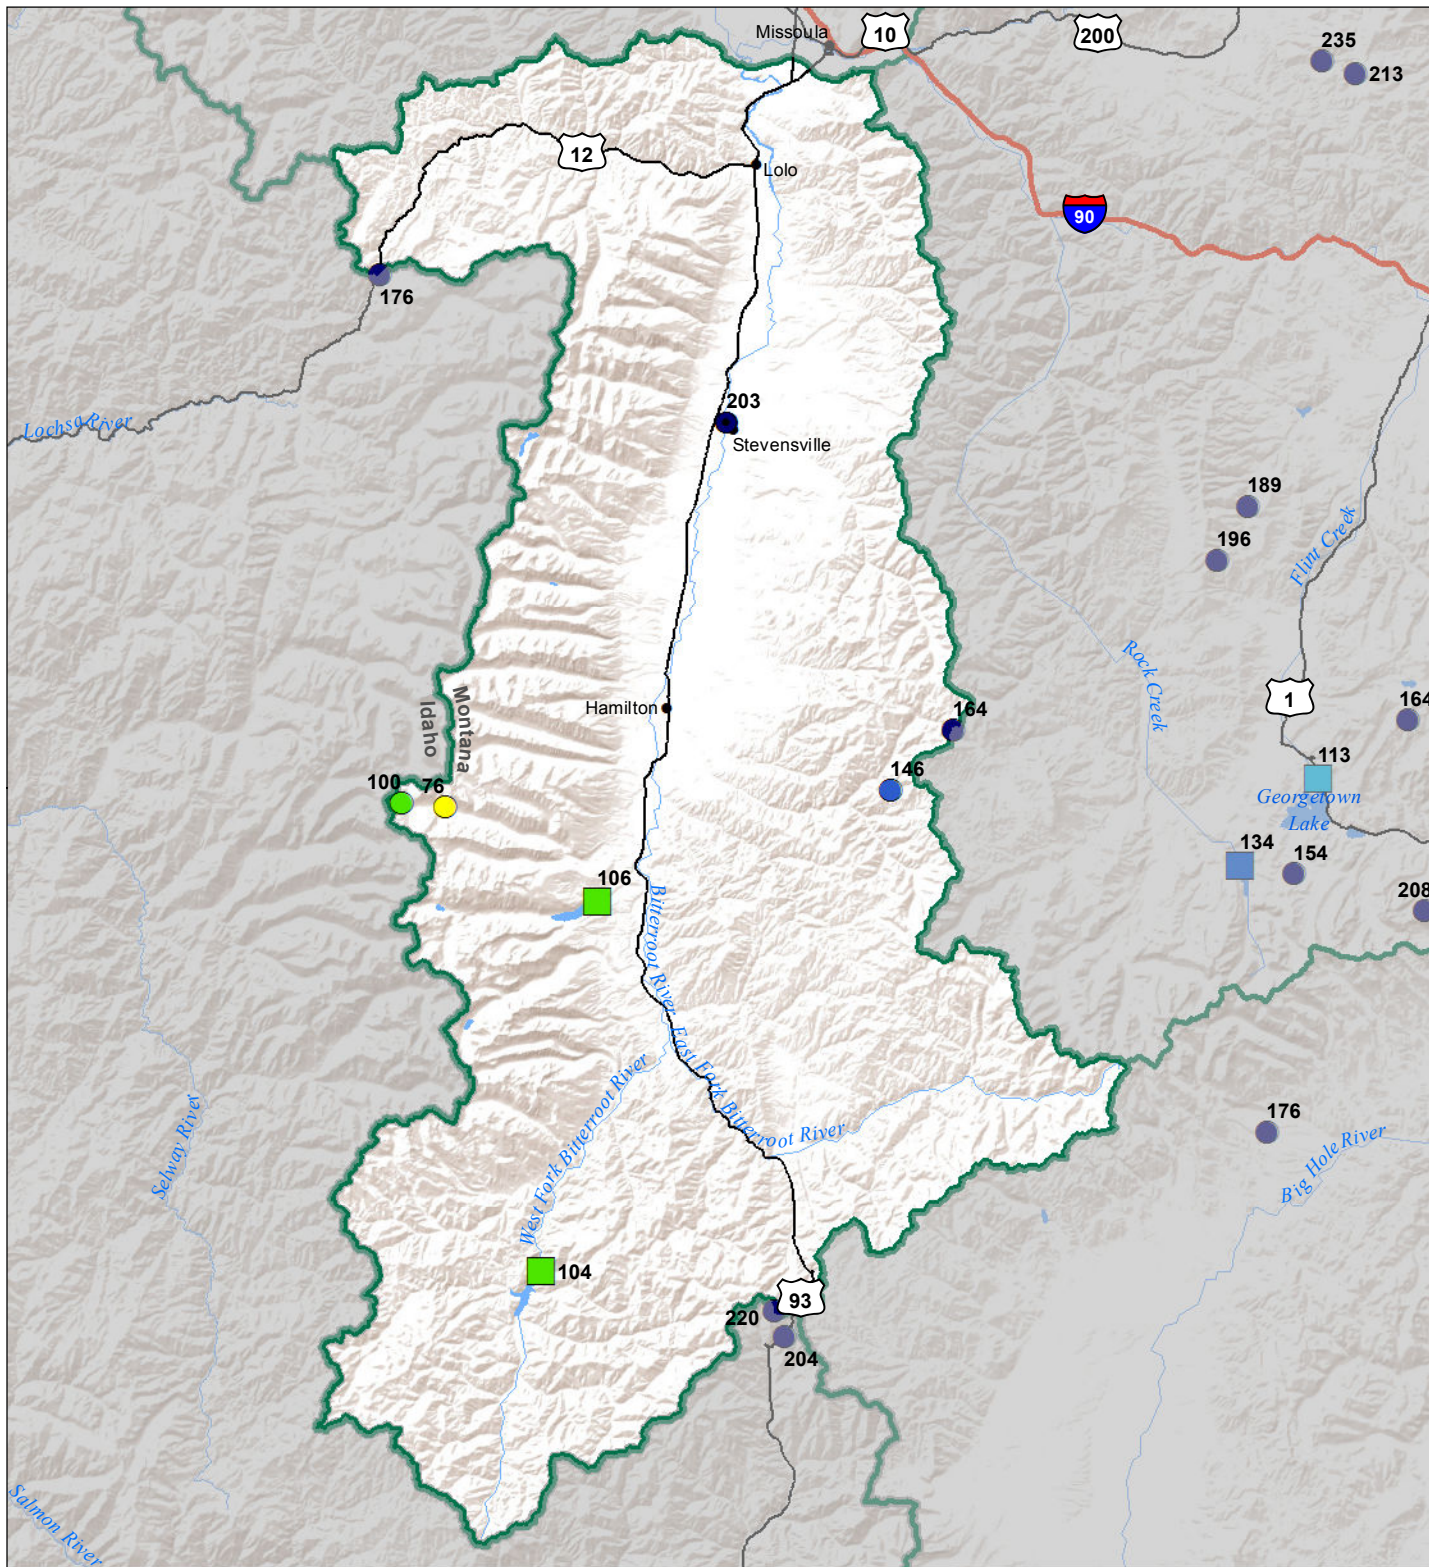

Bitterroot River Basin

Monthly Precipitation and Reservoir Levels

Percentage of Normal

July 1, 2018 (June 1, 2018 - July 1, 2018)

Precipitation Percent of Normal

SNOTEL

- > 150%
- 131 - 150%
- 111 - 130%
- 91 - 110%

COOP/ACIS

- > 150%
- 131 - 150%
- 111 - 130%
- 91 - 110%
- 71 - 90%
- 51 - 70%
- 1 - 50%

Reservoirs Percent of Normal

- > 150%
- 131 - 150%
- 111 - 130%
- 91 - 110%
- 71 - 90%
- 51 - 70%
- 1 - 50%