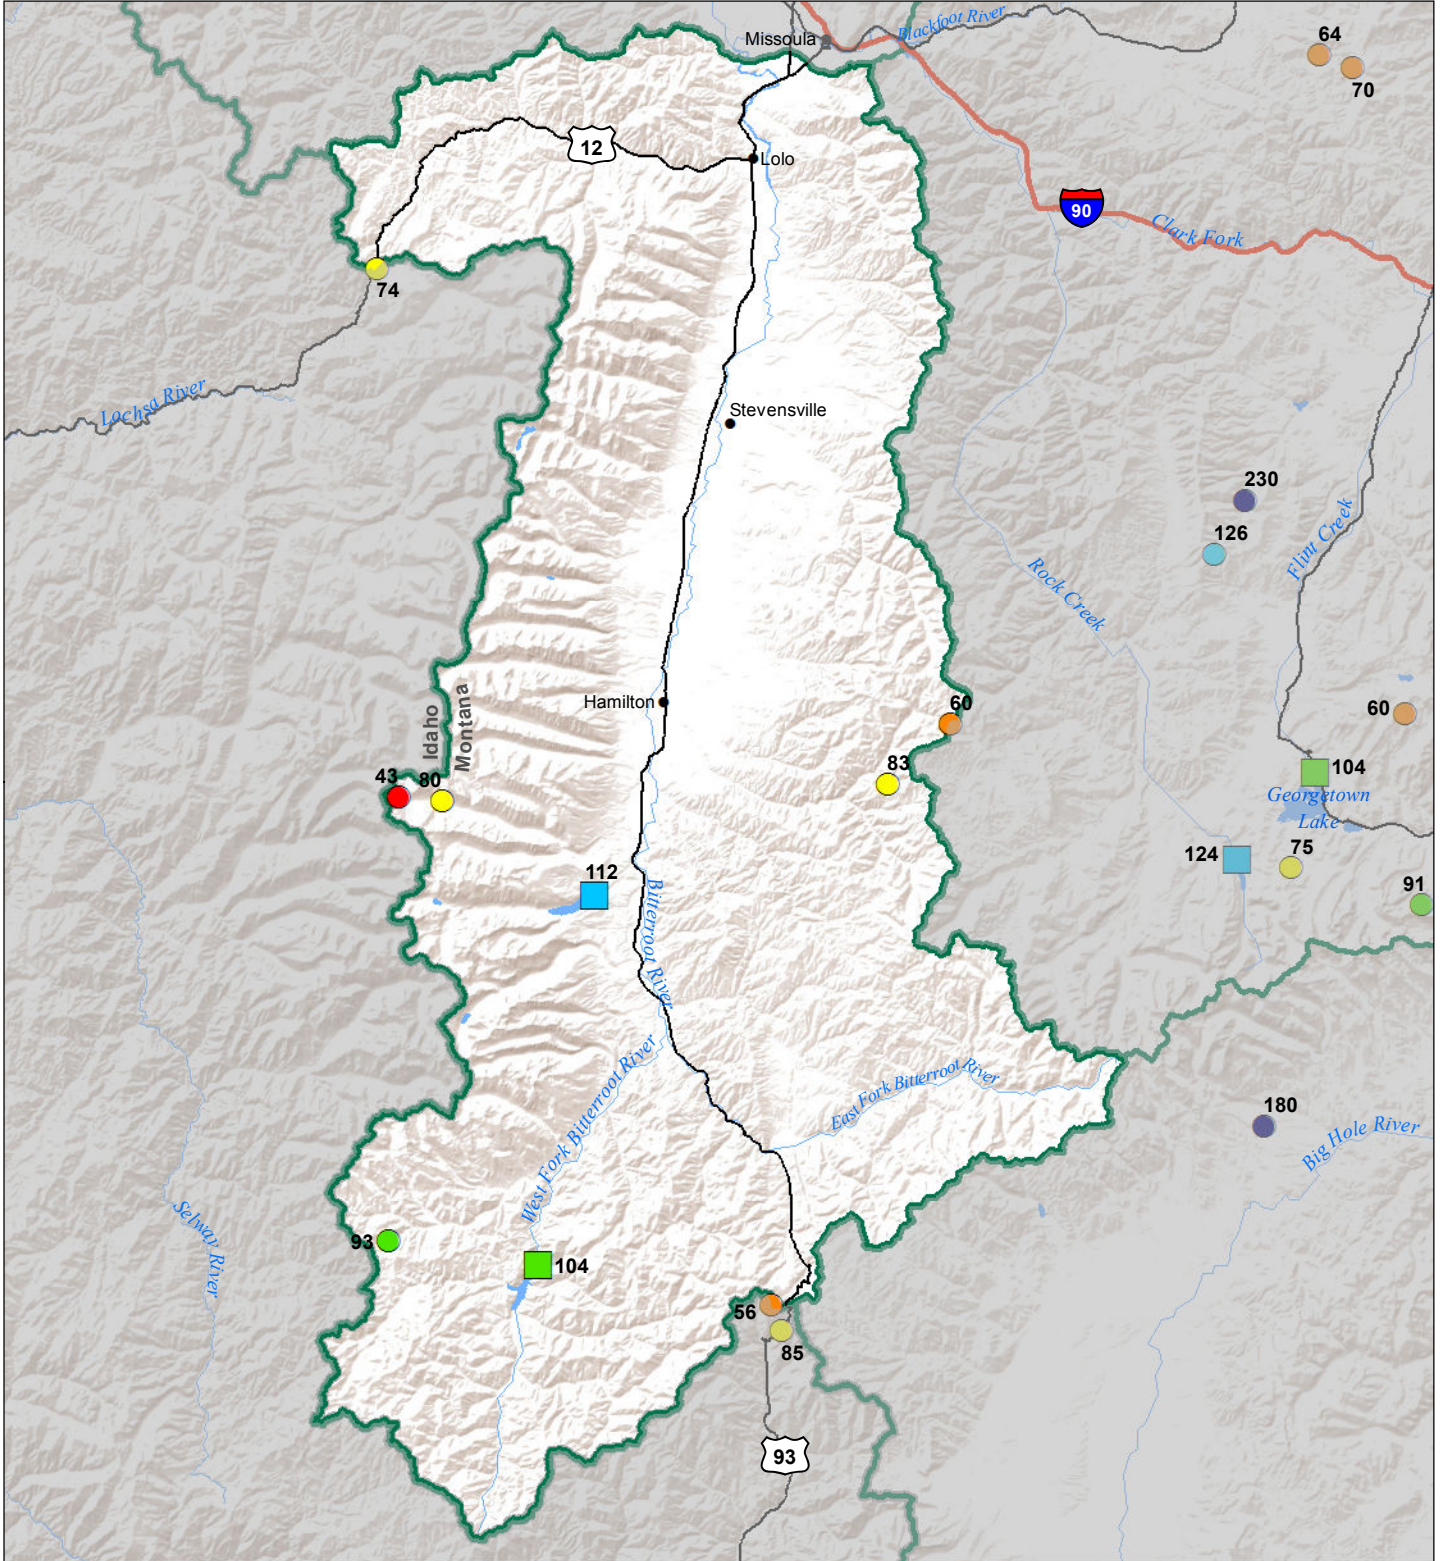

Bitterroot River Basin

Monthly Precipitation and Reservoir Levels Percentage of Normal

June 1, 2019 (May 1, 2019 - June 1, 2019)

Precipitation Percent of Normal

SNOTEL

- > 150%
- 131 - 150%
- 111 - 130%
- 91 - 110%
- 71 - 90%
- 51 - 70%
- 1 - 50%

COOP/ACIS

- > 150%
- 131 - 150%
- 111 - 130%
- 91 - 110%
- 71 - 90%
- 51 - 70%
- 1 - 50%

Reservoirs

Percent of Normal

- > 150%
- 131 - 150%
- 111 - 130%
- 91 - 110%
- 71 - 90%
- 51 - 70%
- 1 - 50%

Montana State Library
Natural Resource
Information System